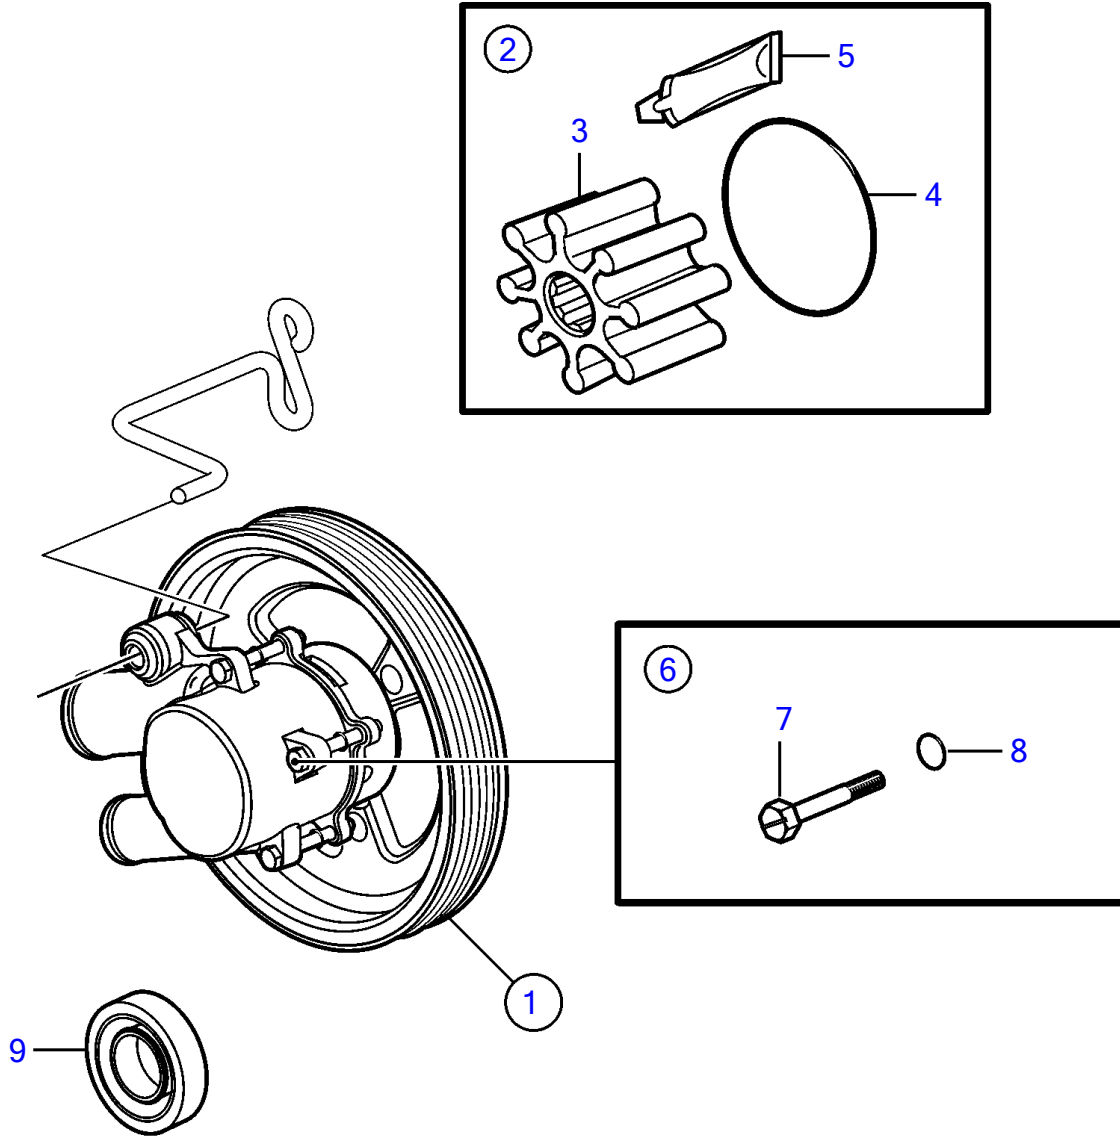

5.7Gi-300-P, 5.7GXl-P

5.7Gi-300-P, 5.7GXi-P

REF	PART NO.	QTY	DESCRIPTION	NOTES
1	21212799	1	Pump	
2	21213664	1	Impeller kit	replaces 3842786 for gas engines
3	21212794	1	▪ Impeller	
4	3858938	1	▪ O-ring	
5		1	▪ Lubricant, glycerin	Not sold separately
6	21951332	1	Screw kit	
7		4	▪ Screw	Not sold separately
8		4	▪ O-ring	Not sold separately
9	827247	1	Sealing ring	