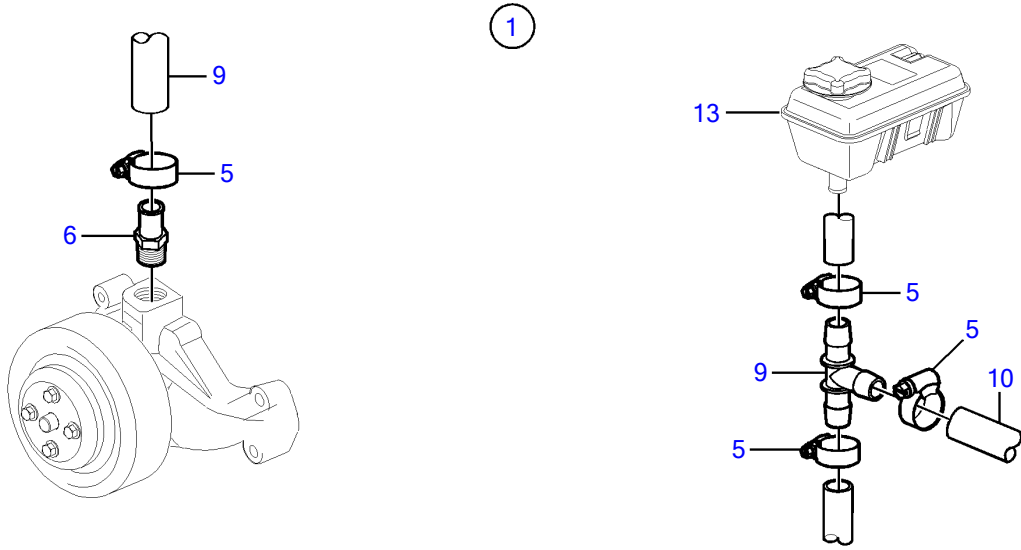

5.7Gi-300-P, 5.7GXl-P

## 5.7Gi-300-P, 5.7GXi-P

REF	PART NO.	QTY	DESCRIPTION	NOTES
1	21527832	1	Kit	Kit has other parts that are not used on this engine
2	40005443	1	• Nipple	7/16" - 14 unc
3	976970	1	• • O-ring	
4	856483	1	• Hose connection	1/4"-18 NPTF
5	3852602	4	• Hose clamp	
6	3818035	1	• Fitting	
7	3863068	1	• T-pipe	
8	3854978	2	• Hose clamp	
9	3860613	1	• T-nipple	
10		X	Hose, heater	Hose not supplied with kit.
11		X	Hose	Cut, Circulation pump to heat exchanger
12		X	Heat exchanger	
13		X	Expansion tank	