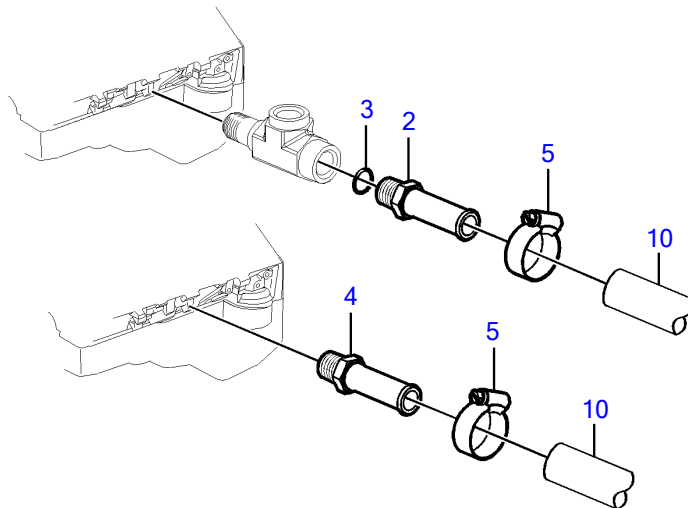

5.7Gi-300-P, 5.7GXl-P

## 5.7Gi-300-P, 5.7GXi-P

REF	PART NO.	QTY	DESCRIPTION	NOTES
1	21527832	1	Kit	Kit has other parts that are not used on this engine
2	40005443	1	• Nipple	7/16" - 14 unc
3	976970	1	• • O-ring	
4	856483	1	• Hose connection	1/4"-18 NPTF
5	3852602	4	• Hose clamp	
6	3818035	1	• Fitting	
7	3863068	1	• T-pipe	
8	3854978	2	• Hose clamp	
9	3860613	1	• T-nipple	
10		X	Hose, heater	Hose not supplied with kit.
11		X	Hose	Cut, Circulation pump to heat exchanger
12		X	Heat exchanger	
13		X	Expansion tank	