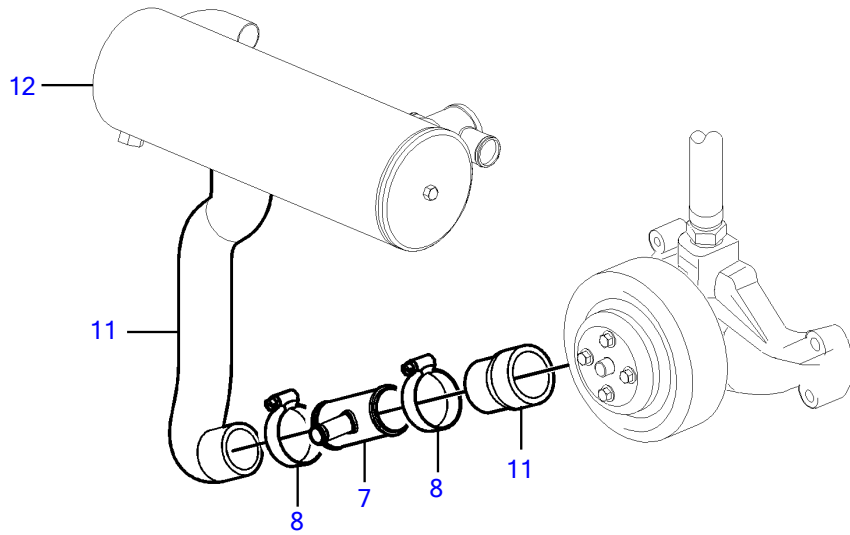

5.7Gi-300-P, 5.7GXl-P

## 5.7Gi-300-P, 5.7GXi-P

REF	PART NO.	QTY	DESCRIPTION	NOTES
1	21527832	1	Kit	Kit has other parts that are not used on this engine
2	40005443	1	• Nipple	7/16" - 14 unc
3	976970	1	• • O-ring	
4	856483	1	• Hose connection	1/4"-18 NPTF
5	3852602	4	• Hose clamp	
6	3818035	1	• Fitting	
7	3863068	1	• T-pipe	
8	3854978	2	• Hose clamp	
9	3860613	1	• T-nipple	
10		X	Hose, heater	Hose not supplied with kit.
11		X	Hose	Cut, Circulation pump to heat exchanger
12		X	Heat exchanger	
13		X	Expansion tank	