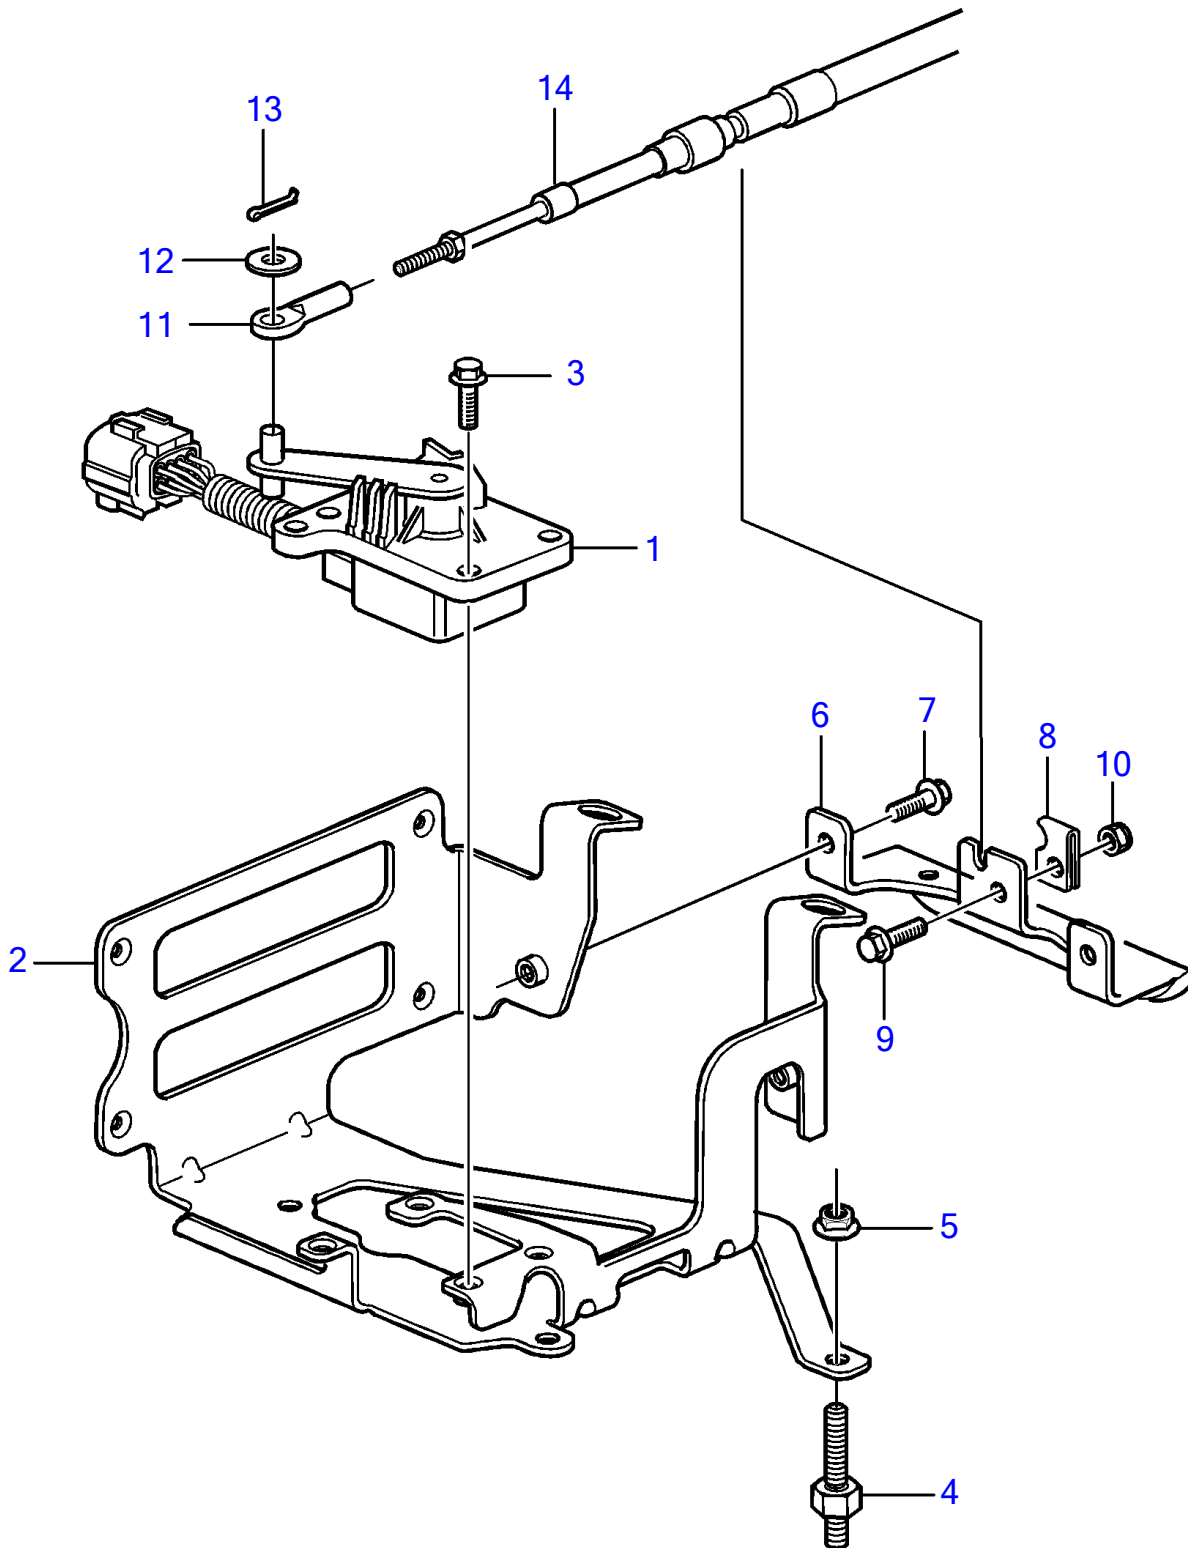

5.7Gi-300-P, 5.7GXl-P

5.7Gi-300-P, 5.7GXl-P

REF	PART NO.	QTY	DESCRIPTION	NOTES
1	21560199	1	Throttle control	
2	21399636	1	Bracket	
3	946544	4	Flange screw	
4	3594748	1	Spacer screw	L=45mm
	3594749	2	Spacer screw	L=40mm
5	981124	3	Flange nut	
6	21399642	1	Bracket	
7	946544	2	Flange screw	
8	21238028	1	Clip	
9	965175	1	Flange screw	
10	3842765	1	Nut retainer	
11	3850941	1	Adapter	
12	3852193	1	Washer	
13	3852052	1	Split pin	
14		1	Cable	