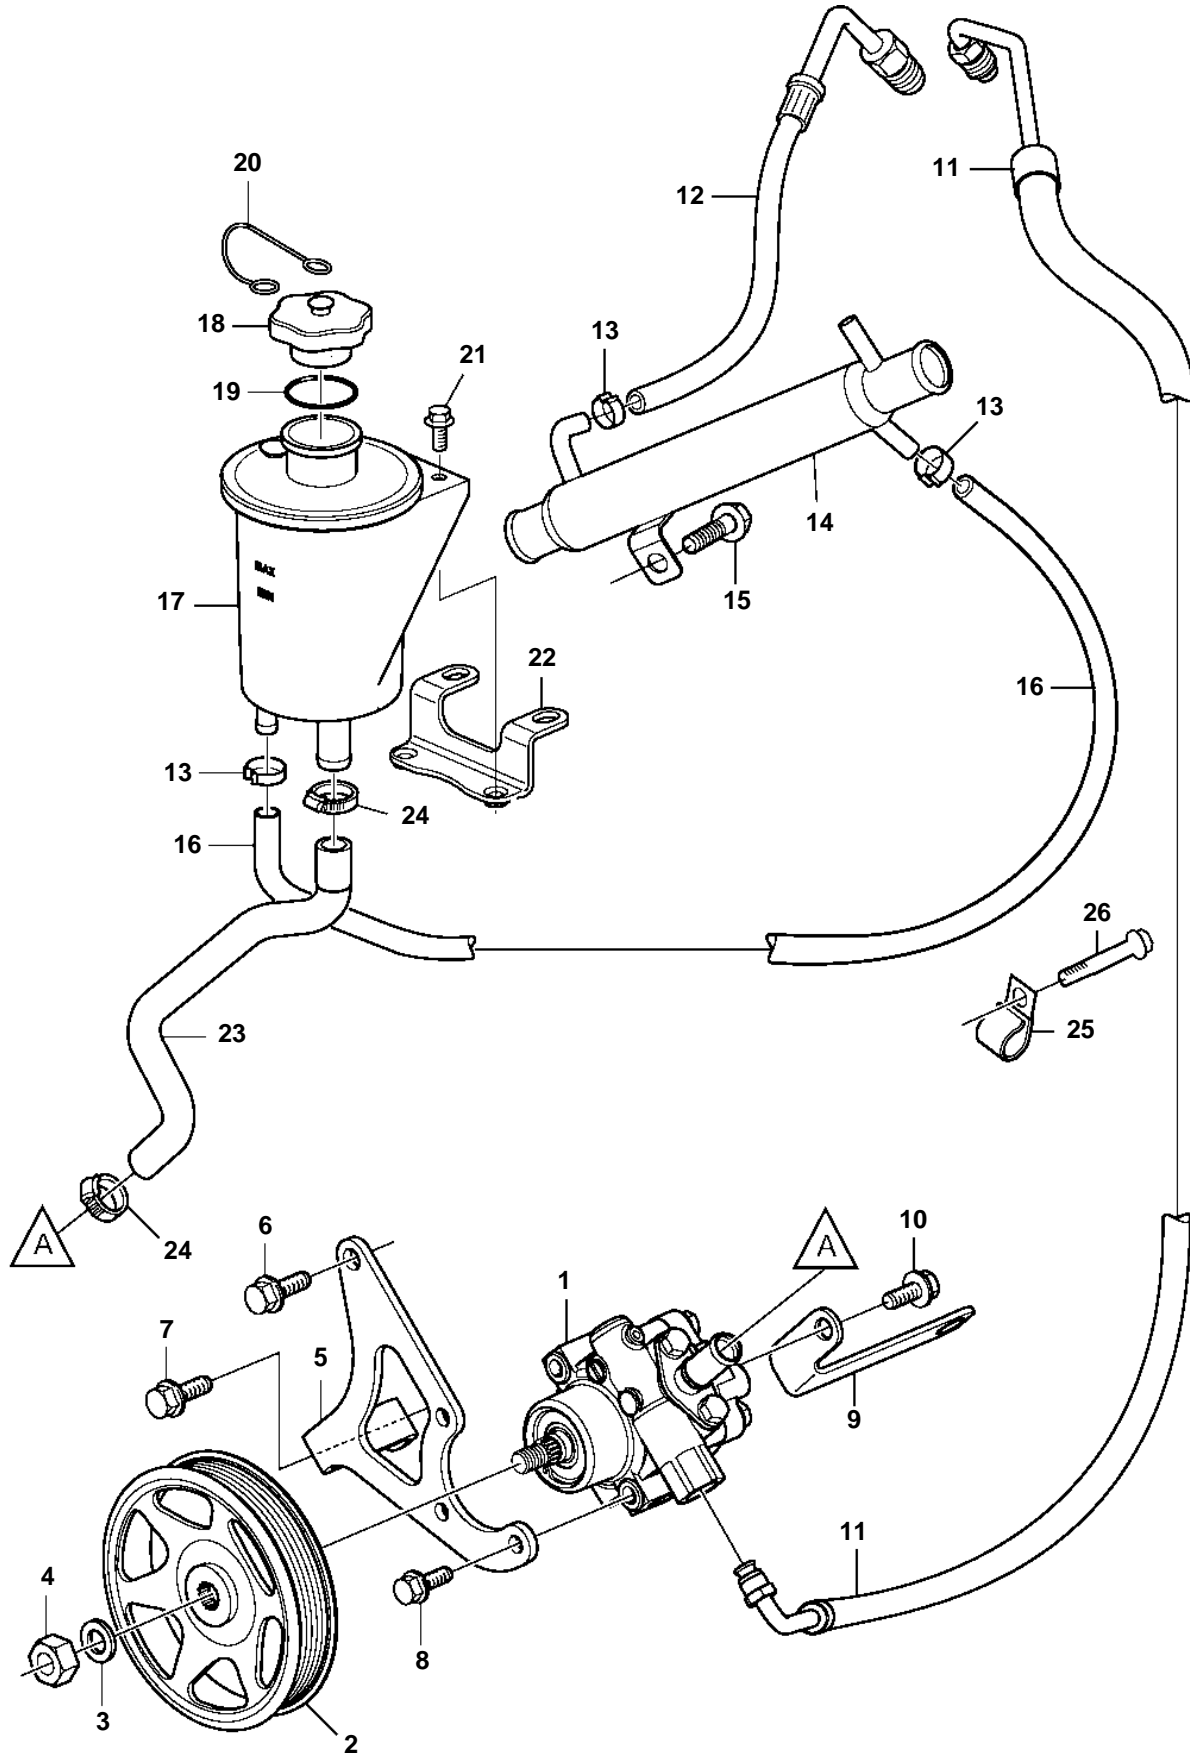

5.7Gi-300-N, 5.7GXi-N

5.7Gi-300-N, 5.7GXi-N

REF	PART NO.	QTY	DESCRIPTION	NOTES
1	3887373	1	Power steering pump	
2	3889611	1	Pulley	
3	3889615	1	Washer	
4	3889613	1	Nut	
5	3887731	1	Bracket	
6	3853405	1	Screw	
7		1	Screw	
8	3595499	3	Screw	
9	3887776	1	Bracket	
10	3595499	1	Screw	
11	3887986	1	Hose assembly	
12	3863148	1	Hose	
13	982663	3	Hose clamp	
14	3862629	1	Oil cooler	
15	3860582	1	Screw	
16	3593914	1	Hose	
17	3887375	1	Reservoir	
18		1	· Cap	not sold separately
19		1	· O-ring	not sold separately
20		1	· Retainer	not sold separately
21	945358	2	Flange screw	
22		1	Bracket	Part not sold
23	21128407	1	Hose	
24	3853794	2	Hose clamp	
25		1	Clamp, J	Part not sold
26	3853392	1	Screw	