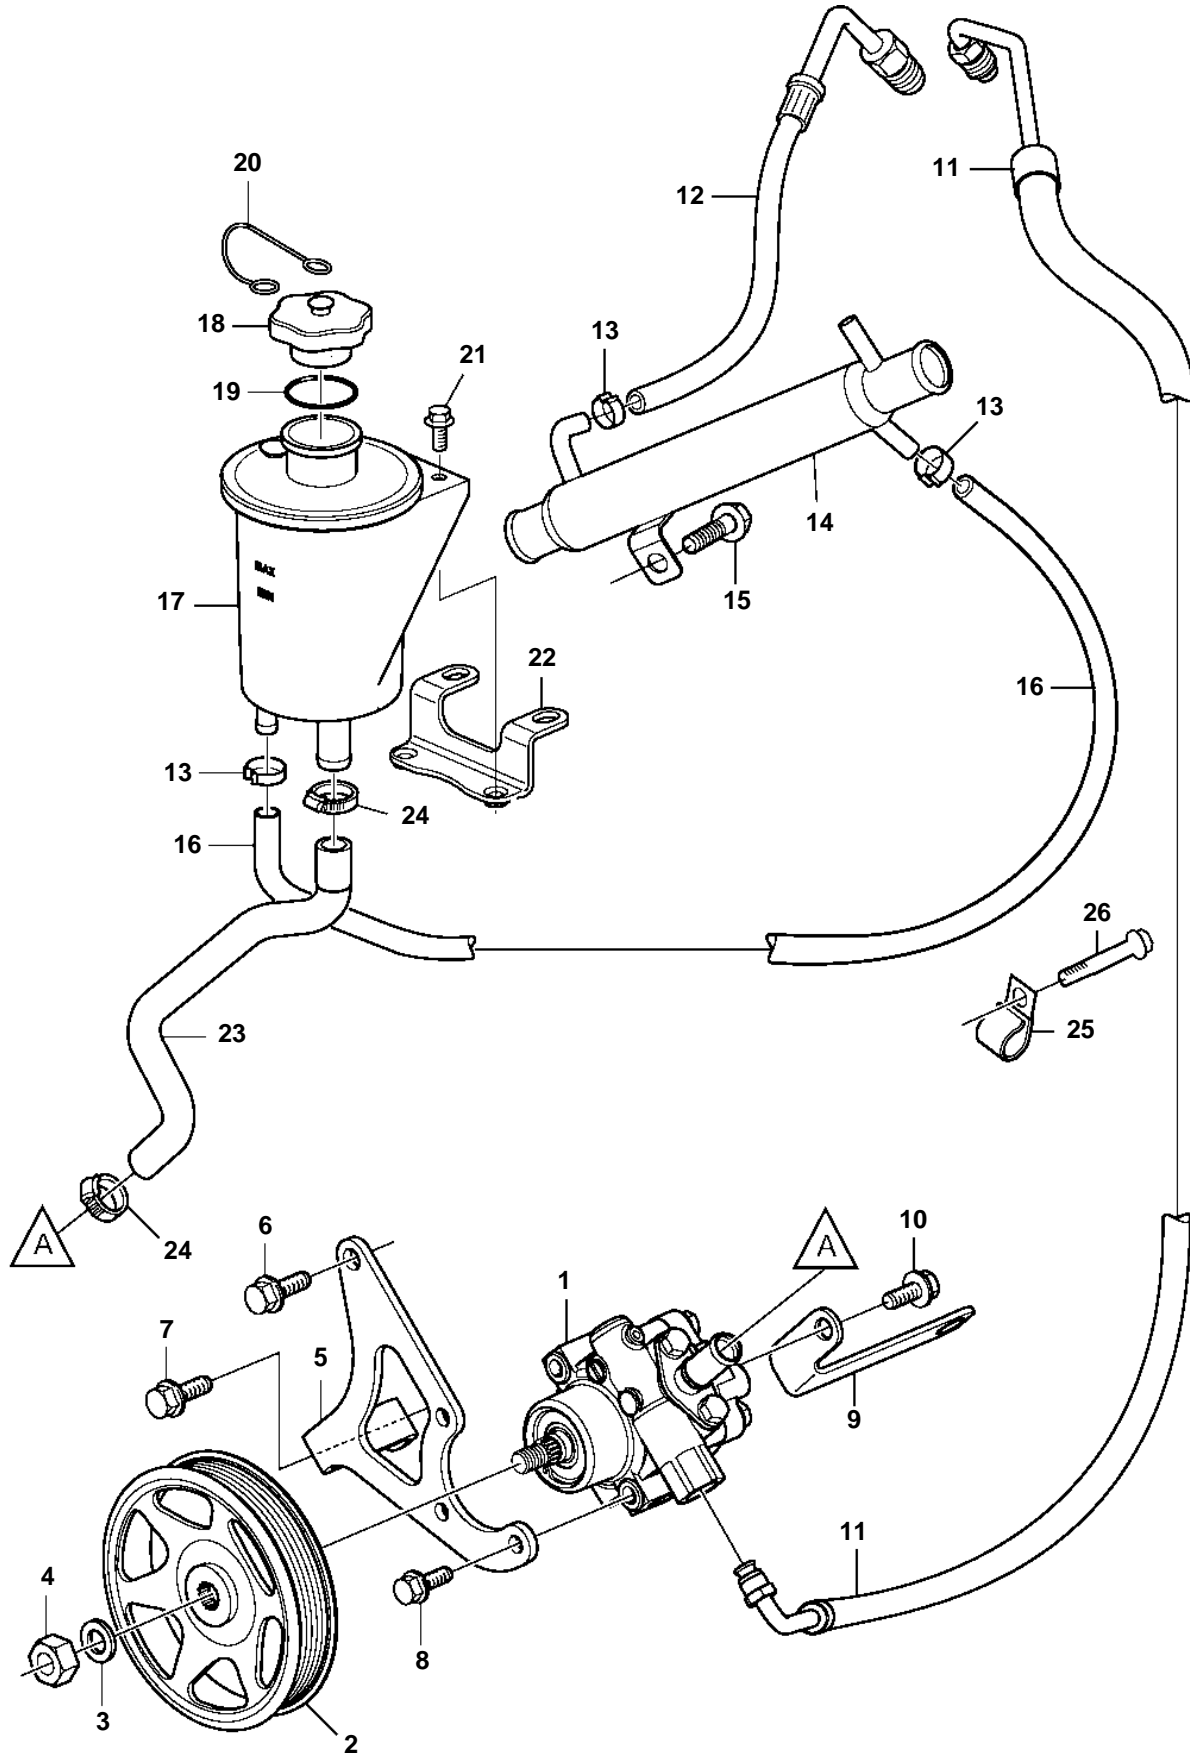

5.7Gi-300-J, 5.7Gi-300-JF, 5.7OSi-300-J, 5.7OSi-300-JF, 5.7GXi-J, 5.7GXi-JF, 5.7OSXi-J, 5.7OSXi-JF

5.7Gi-300-J, 5.7Gi-300-JF, 5.7OSi-300-J, 5.7OSi-300-JF, 5.7GXi-J, 5.7GXi-JF, 5.7OSXi-J, 5.7OSXi-JF

REF	PART NO.	QTY	DESCRIPTION	NOTES
1	3887373	1	Power steering pump	
2	3889611	1	Pulley	
3	3889615	1	Washer	
4	3889613	1	Nut	
5	3887731	1	Bracket	
6	3853405	1	Screw	
7		1	Screw	
8	3595499	3	Screw	
9	3887776	1	Bracket	
10	3595499	1	Screw	
11	3887986	1	Hose assembly	
12	3863148	1	Hose	
13	982663	3	Hose clamp	
14	3862629	1	Oil cooler	
15	3860582	1	Screw	
16	3593914	1	Hose	
17	3887375	1	Reservoir	
18		1	· Cap	not sold separately
19		1	· O-ring	not sold separately
20		1	· Retainer	not sold separately
21	945358	2	Flange screw	
22		1	Bracket	Part not sold
23	21128407	1	Hose	
24	3853794	2	Hose clamp	
25		1	Clamp, J	Part not sold
26	3853392	1	Screw	