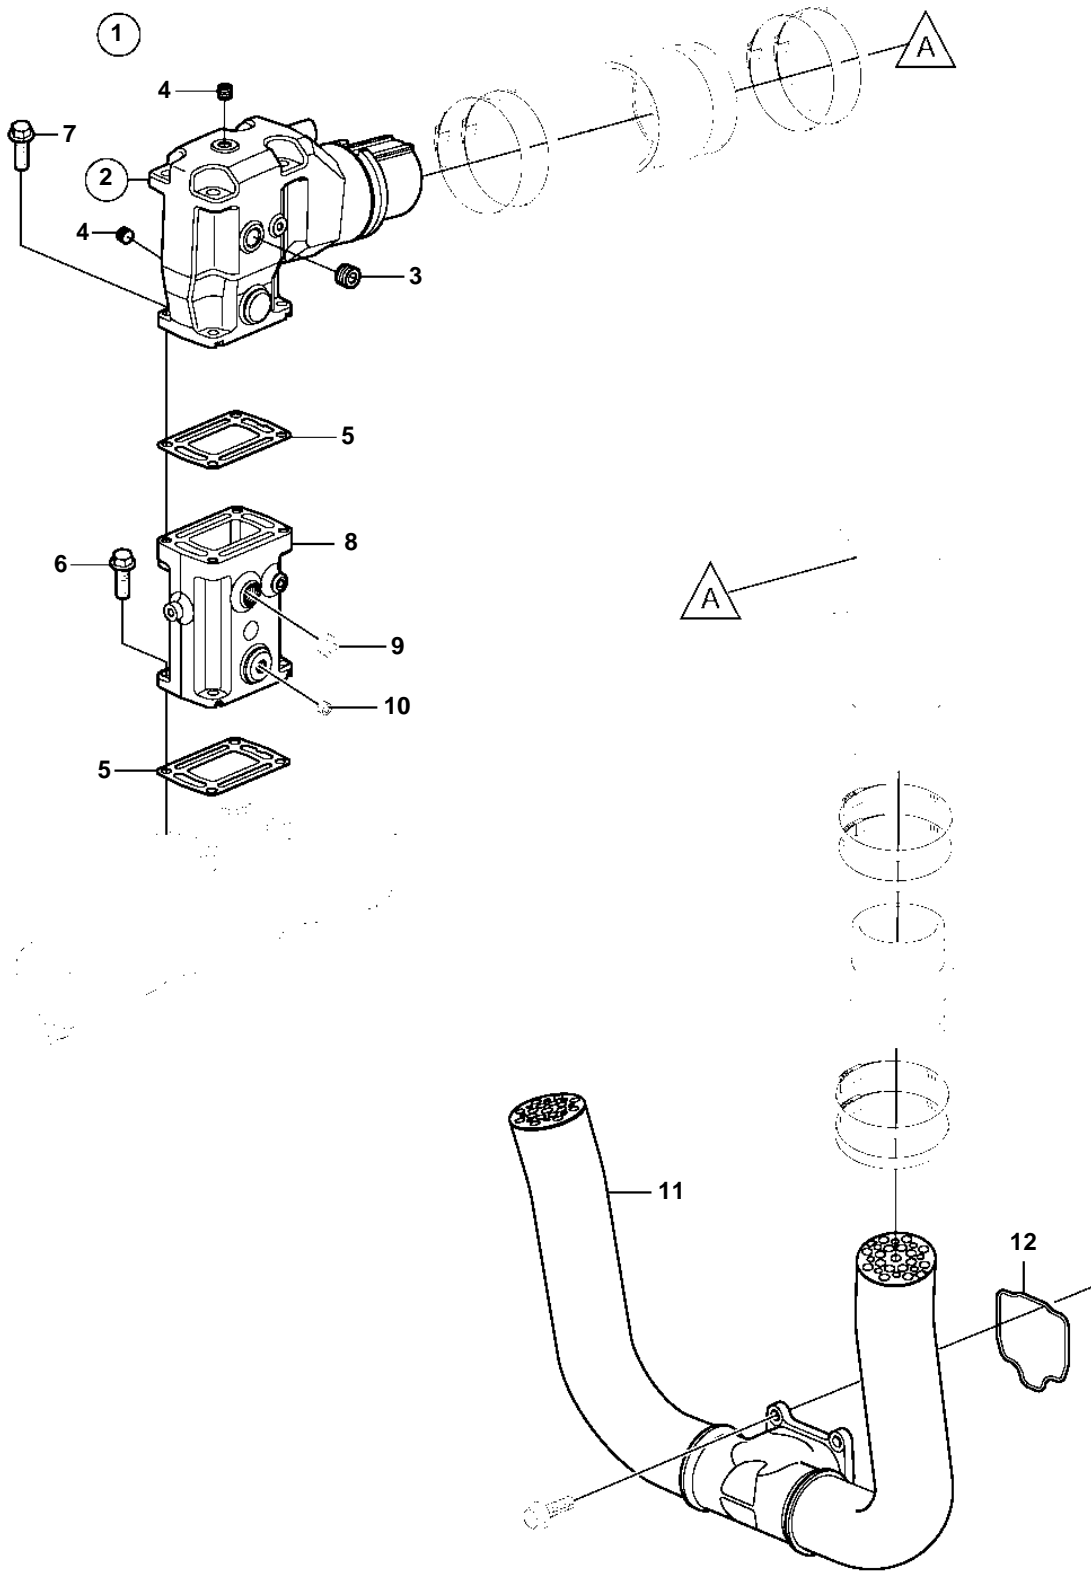

5.7OSi-300-J, 5.7OSi-300-JF, 5.7OSXi-J, 5.7OSXi-JF

23922

5.7OSi-300-J, 5.7OSi-300-JF, 5.7OSXi-J, 5.7OSXi-JF

| REF | PART NO. | QTY | DESCRIPTION | SEE SEC. | NOTES |
|-----|----------|-----|------------------------|-------------|----------------------------------------|
| 1 | 40005143 | 1 | Kit | | See exhaust section for mounting parts |
| 2 | 3863061 | 2 | · Elbow | | |
| | | | · Bulletin P-25-1-5 | P-25-1-5-EN | Riser Extension Kit |
| | | | · Bulletin P-25-1-4 | P-25-1-4-EN | Tall Riser Options |
| 3 | 3850999 | 4 | · · Plug | | |
| 4 | 3850740 | 4 | · · Plug | | |
| 5 | 3863191 | 2 | · Kit | | |
| | | 4 | · · Gasket | | not sold separately |
| 6 | 3887488 | 8 | · Screw | | |
| 7 | 3887488 | 8 | · Screw | | |
| 8 | 3842853 | 2 | · Exhaust pipe extensi | | |
| | | | · Bulletin P-25-1-4 | P-25-1-4-EN | Tall Riser Options |
| 9 | 3850999 | 4 | · · Plug | | |
| 10 | 3850740 | 4 | · · Plug | | |
| 11 | 3888826 | 1 | · Exhaust pipe | | |
| 12 | 3860984 | 1 | · Sealing | | |