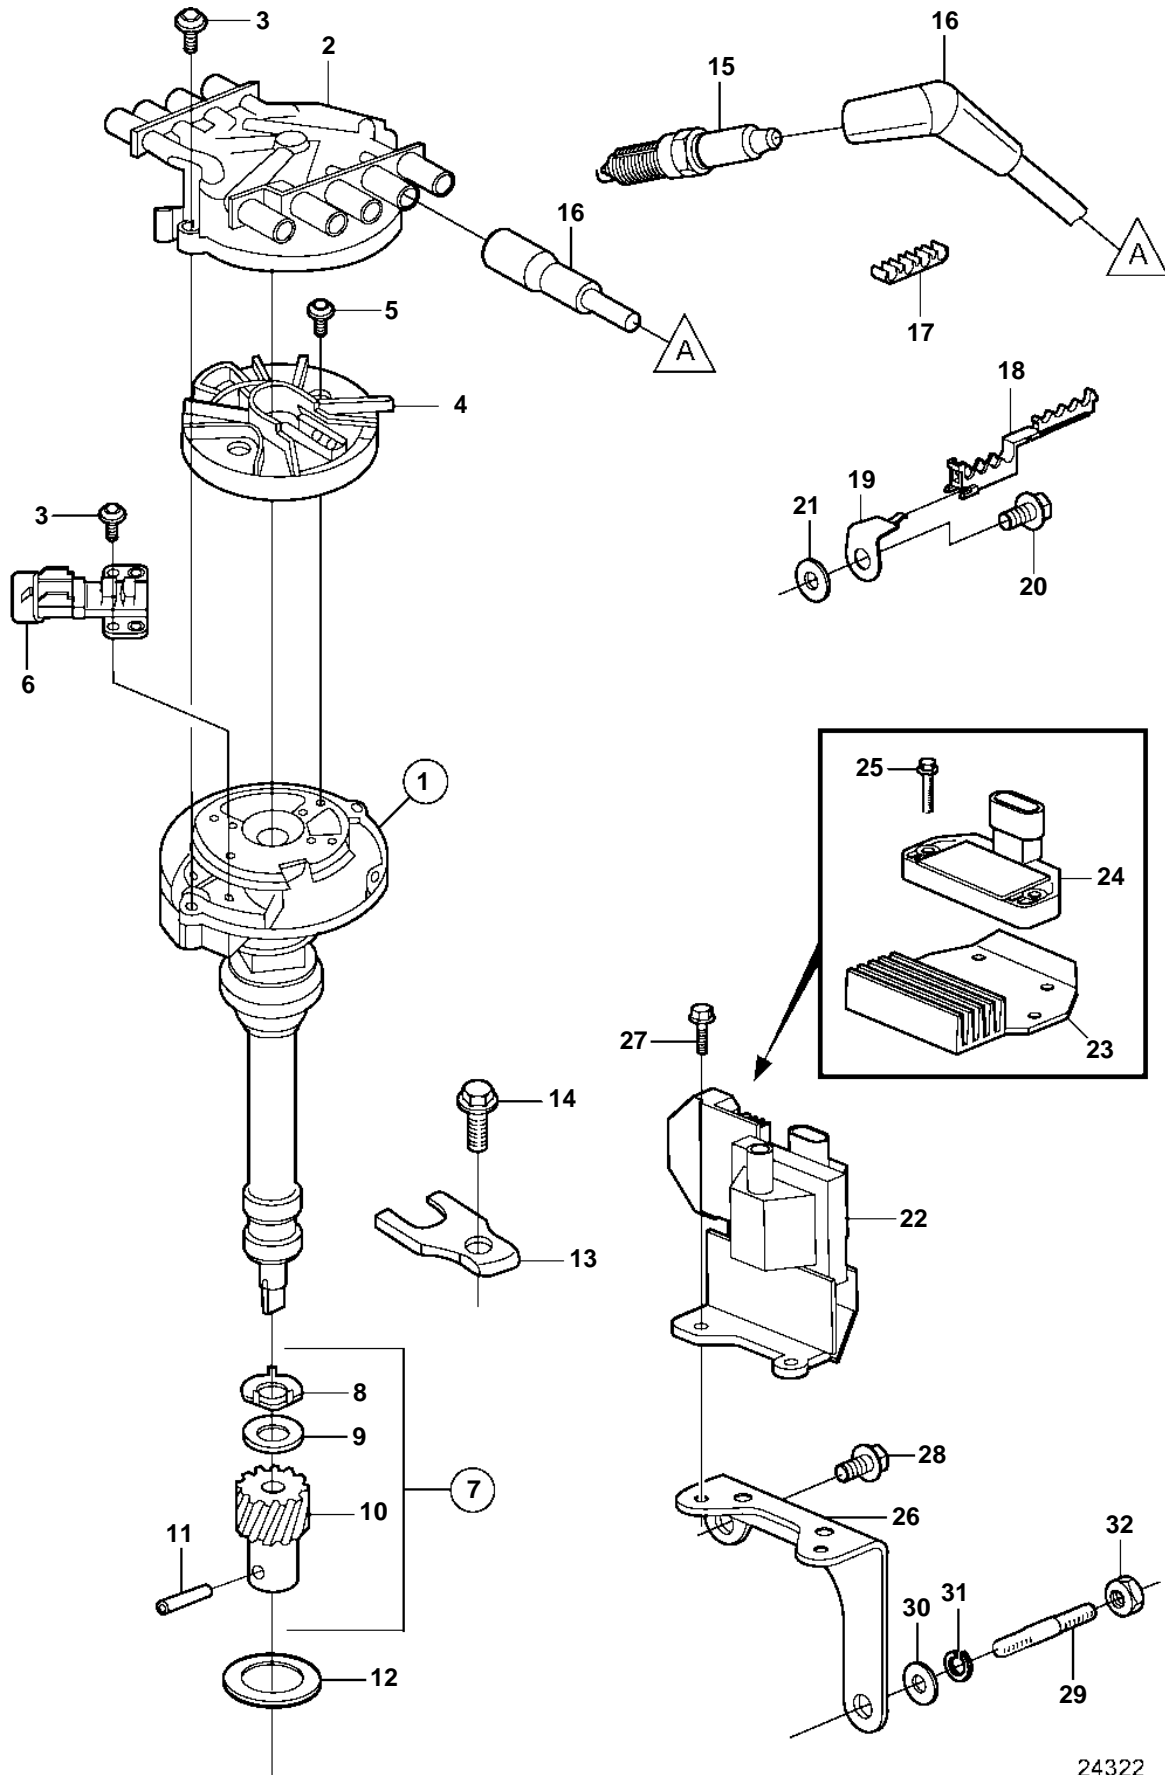

5.7Gi-300-J, 5.7Gi-300-JF, 5.7OSi-300-J, 5.7OSi-300-JF, 5.7GXi-J, 5.7GXi-JF, 5.7OSXi-J, 5.7OSXi-JF, 5.7Gi-300-N, 5.7GXi-N

5.7Gi-300-J, 5.7Gi-300-JF, 5.7OSi-300-J, 5.7OSi-300-JF, 5.7GXi-J, 5.7GXi-JF, 5.7OSXi-J, 5.7OSXi-JF, 5.7Gi-300-N, 5.7GXi-N

REF	PART NO.	QTY	DESCRIPTION	NOTES
1	3861987	1	Distributor	
2	3858975	1	• Distributor cap	
3	3858976	4	• Bolt	
4	3858977	1	• Rotor	
5	3858978	2	• Bolt	
6	3863130	1	• Sensor, camshaft position	
7	3858980	1	• Kit	
8		1	• • Washer	not sold separately
9		1	• • Washer	not sold separately
10		1	• • Gear	not sold separately
11		1	• • Pin	not sold separately
12	3852109	1	Gasket	
13	3852108	1	Clamp	
14		1	Screw	
15	3858996	2	Kit	4 pack
	3858998	1	Kit	24 pack
16	3888328	1	Ignition cable kit	
17		2	Retainer	
18	3852619	2	Retainer	
19	3856052	2	Bracket	
20		2	Screw	
21	980933	1	Washer	Starboard
22	3861985	1	Coil	
23	3858985	1	• Cooling plate	
24	3858984	1	• Module	
25	3858986	2	• Bolt	
26	3863294	1	Bracket	replaced by next part number
	21132543	1	Bracket	
27	946544	2	Flange screw	
28	3860582	1	Screw	
29	982675	1	Stud	
30	980933	1	Washer	
	982475	1	Spring washer	
31	982679	1	Toothed washer	
32	982672	1	Hexagon nut