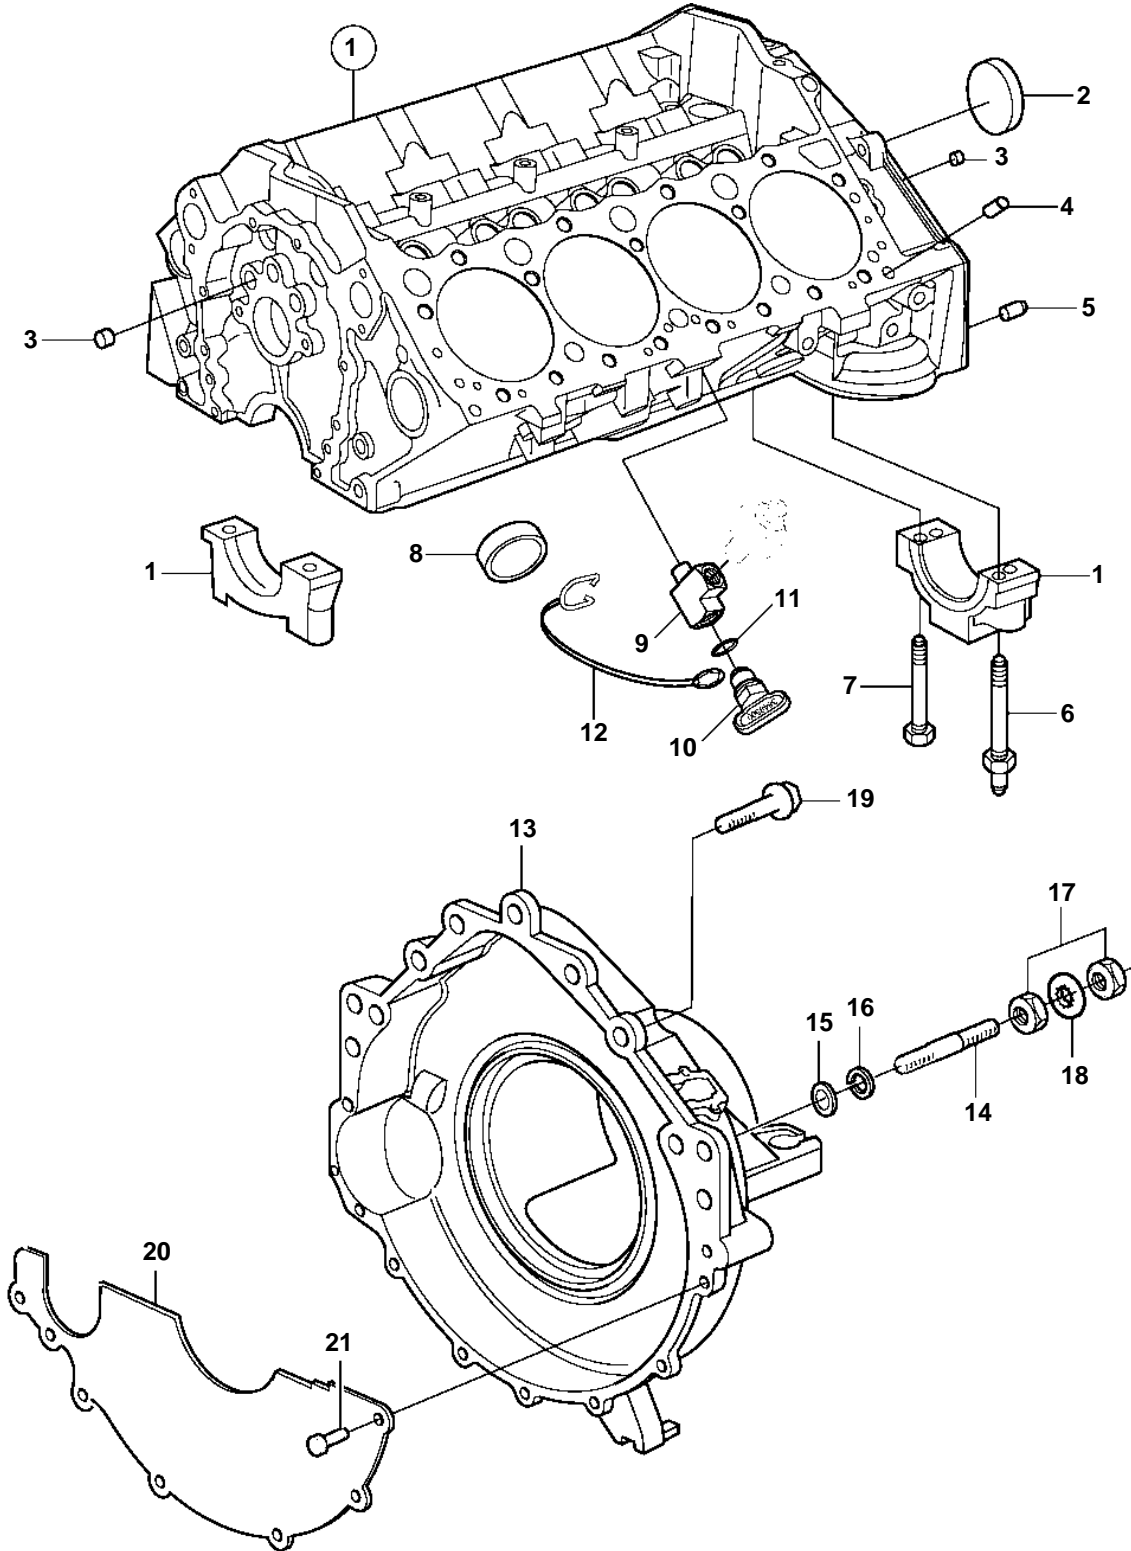

5.7Gi-300-J, 5.7OSi-300-J, 5.7GXi-J, 5.7OSXi-J, 5.7Gi-300-N, 5.7GXi-N

5.7Gi-300-J, 5.7OSi-300-J, 5.7GXi-J, 5.7OSXi-J, 5.7Gi-300-N, 5.7GXi-N

REF	PART NO.	QTY	DESCRIPTION	NOTES
1		1	Cylinder block	See "Longblock" section
2	3853209	1	• Core plug	
3	952075	X	• Plug	
4	3853114	4	• Locating pin, cylinder head	
5	3856001	2	• Pin, flywheel housing	
6	3862354	6	• Stud	
7	3862355	10	• Bolt	
8	3852100	8	Core plug	
9	3593571	1	Fitting	Port
	3849477	1	Fitting	Starboard
10	21114522	2	Drain plug	
	3849500	1	• Plug	Replaced by 21114522, not sold separately
11	976970	1	• O-ring	not sold separately
12	3849892	1	• Retainer	
13	3808573	1	Flywheel housing	
14	3850571	2	Stud	
15	980933	2	Washer	
16	3852002	2	Spring washer	
17		4	Nut	
18		4	Washer	
19	3853392	2	Screw	L=2.50" (64mm)
	3860582	3	Screw	L=1.25" (32mm)
20	3854604	1	Cover	
21	3852421	4	Screw	