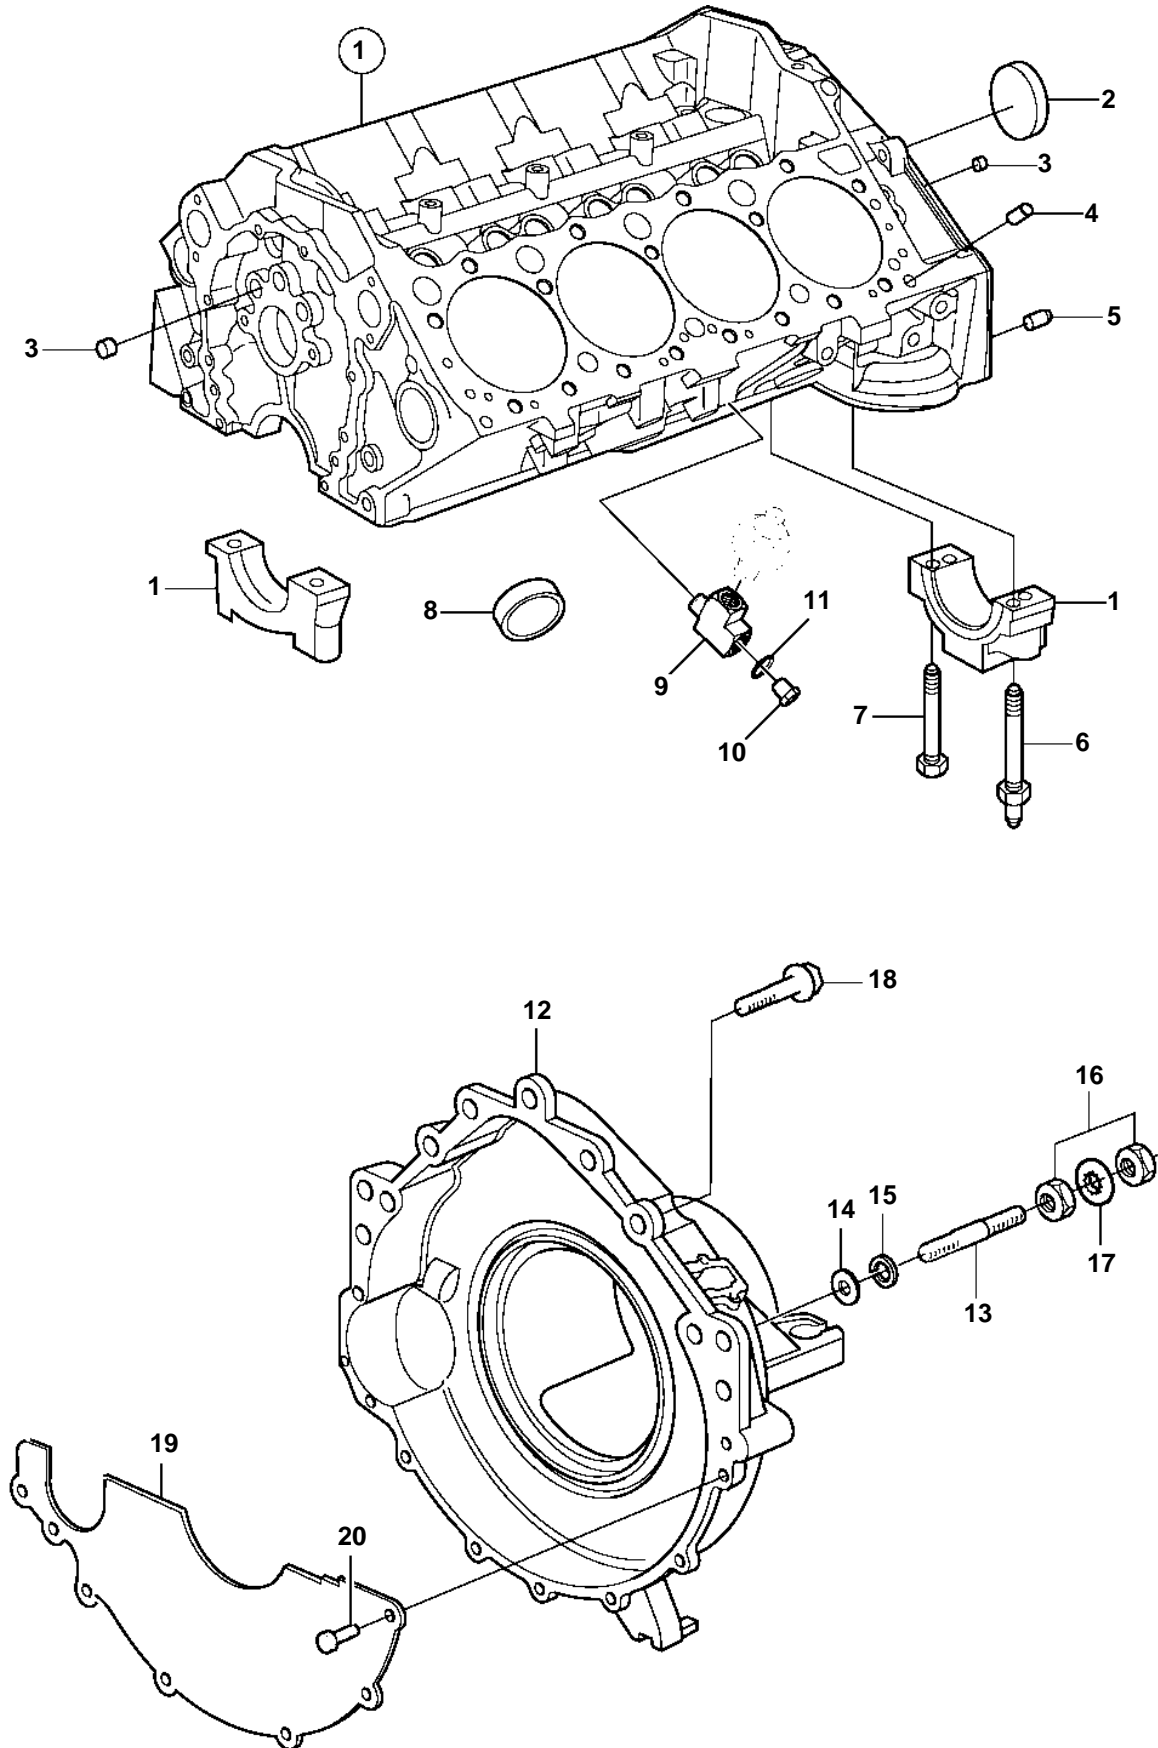

5.7Gi-300-JF, 5.7OSi-300-JF, 5.7GXi-JF, 5.7OSXi-JF, 5.7Gi-300-N, 5.7GXi-N

5.7Gi-300-JF, 5.7OSi-300-JF, 5.7GXi-JF, 5.7OSXi-JF, 5.7Gi-300-N, 5.7GXi-N

REF	PART NO.	QTY	DESCRIPTION	NOTES
1		1	Cylinder block	See "Longblock" section
2	3853209	1	• Core plug	
3	952075	X	• Plug	
4	3853114	4	• Locating pin, cylinder head	
5	3856001	2	• Pin, flywheel housing	
6	3862354	6	• Stud	
7	3862355	10	• Bolt	
8	3852100	8	Core plug	
9	3593571	1	Fitting	Port
	3849477	1	Fitting	Starboard
10	40005082	2	Plug	
11		2	• O-ring	not sold separately
12	3808573	1	Flywheel housing	
13	3850571	2	Stud	
14	980933	2	Washer	
15	3852002	2	Spring washer	
16		4	Nut	
17		4	Washer	
18	3853392	2	Screw	L=2.50" (64mm)
	3860582	3	Screw	L=1.25" (32mm)
19	3854604	1	Cover	
20	3852421	4	Screw	