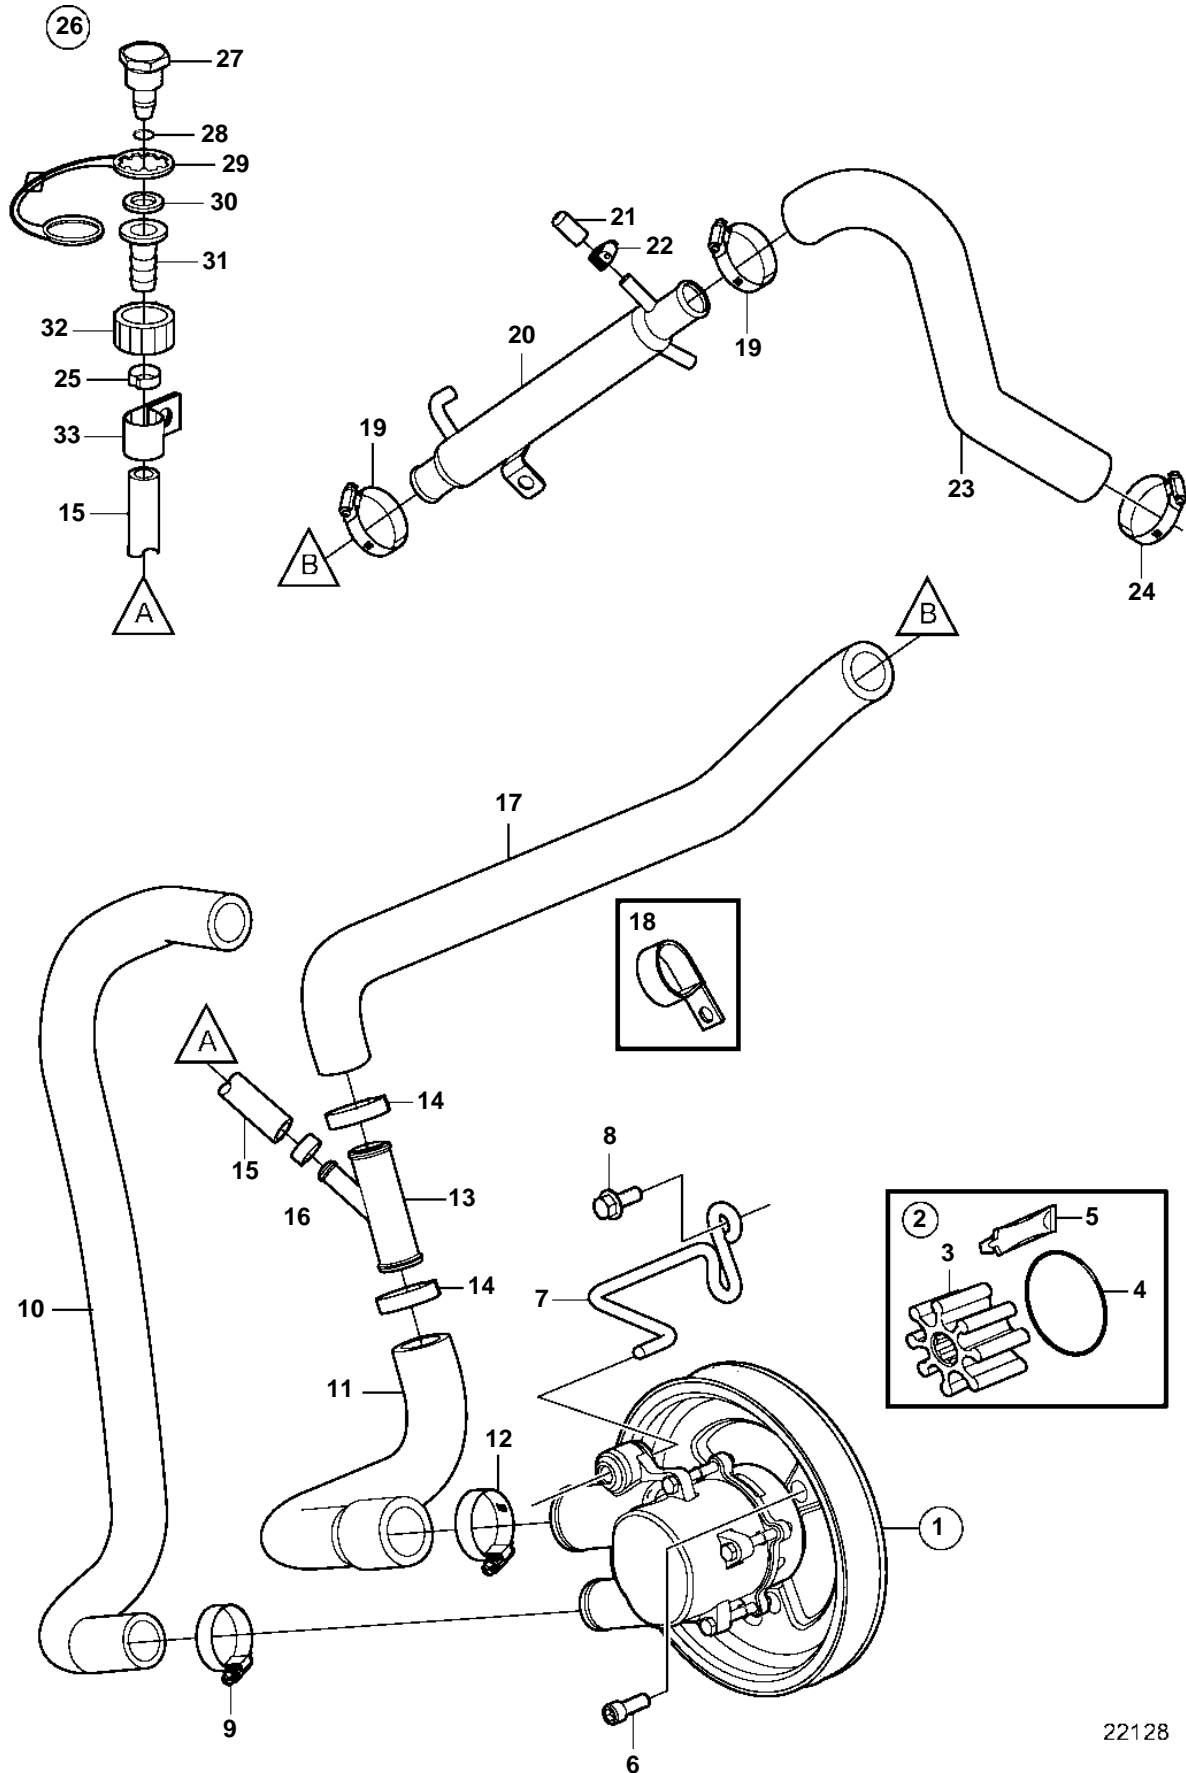

5.7OSi-300-J, 5.7OSXi-J

22128

5.7OSi-300-J, 5.7OSXi-J

REF	PART NO.	QTY	DESCRIPTION	NOTES
1	3812519	1	Pump	replaced by next part number
	21212799	1	Pump	
2	3842786	1	• Kit	replaced by next part number
	21213664	1	• Impeller kit	
3		1	• • Impeller	not sold separately
4	3858938	1	• • O-ring	
5		1	• • Lubricant, glycerin	not sold separately
6	3857939	3	Screw	
7	3812240	1	Bracket	
8	3860163	2	Screw	
9	3863441	1	Hose clamp	
10	3817817	1	Hose	
11	3817822	1	Hose	
12	3863440	1	Hose clamp	
13	3862699	1	T-pipe	
14	982645	2	Clamp	
15	3862901	1	Hose	
16	983168	1	Clamp	
17	3862543	1	Hose	
18	3853312	1	Clamp	
19	3863444	2	Hose clamp	
20	3862629	1	Oil cooler	
21	3856766	1	Cardboard tube	
22	3860413	1	Hose clamp	
23	3861567	1	Hose	
24	3863444	1	Hose clamp	
25	983146	1	Clamp	
26	3807440	1	Connector	
27		1	• Cap	not sold separately
28	942978	1	• O-ring	
29	3862082	1	• Retainer	
30	3807664	1	• Washer	
31		1	• Connector	not sold separately
32		1	• Connector	
33	3862891	1	Attaching clamp	