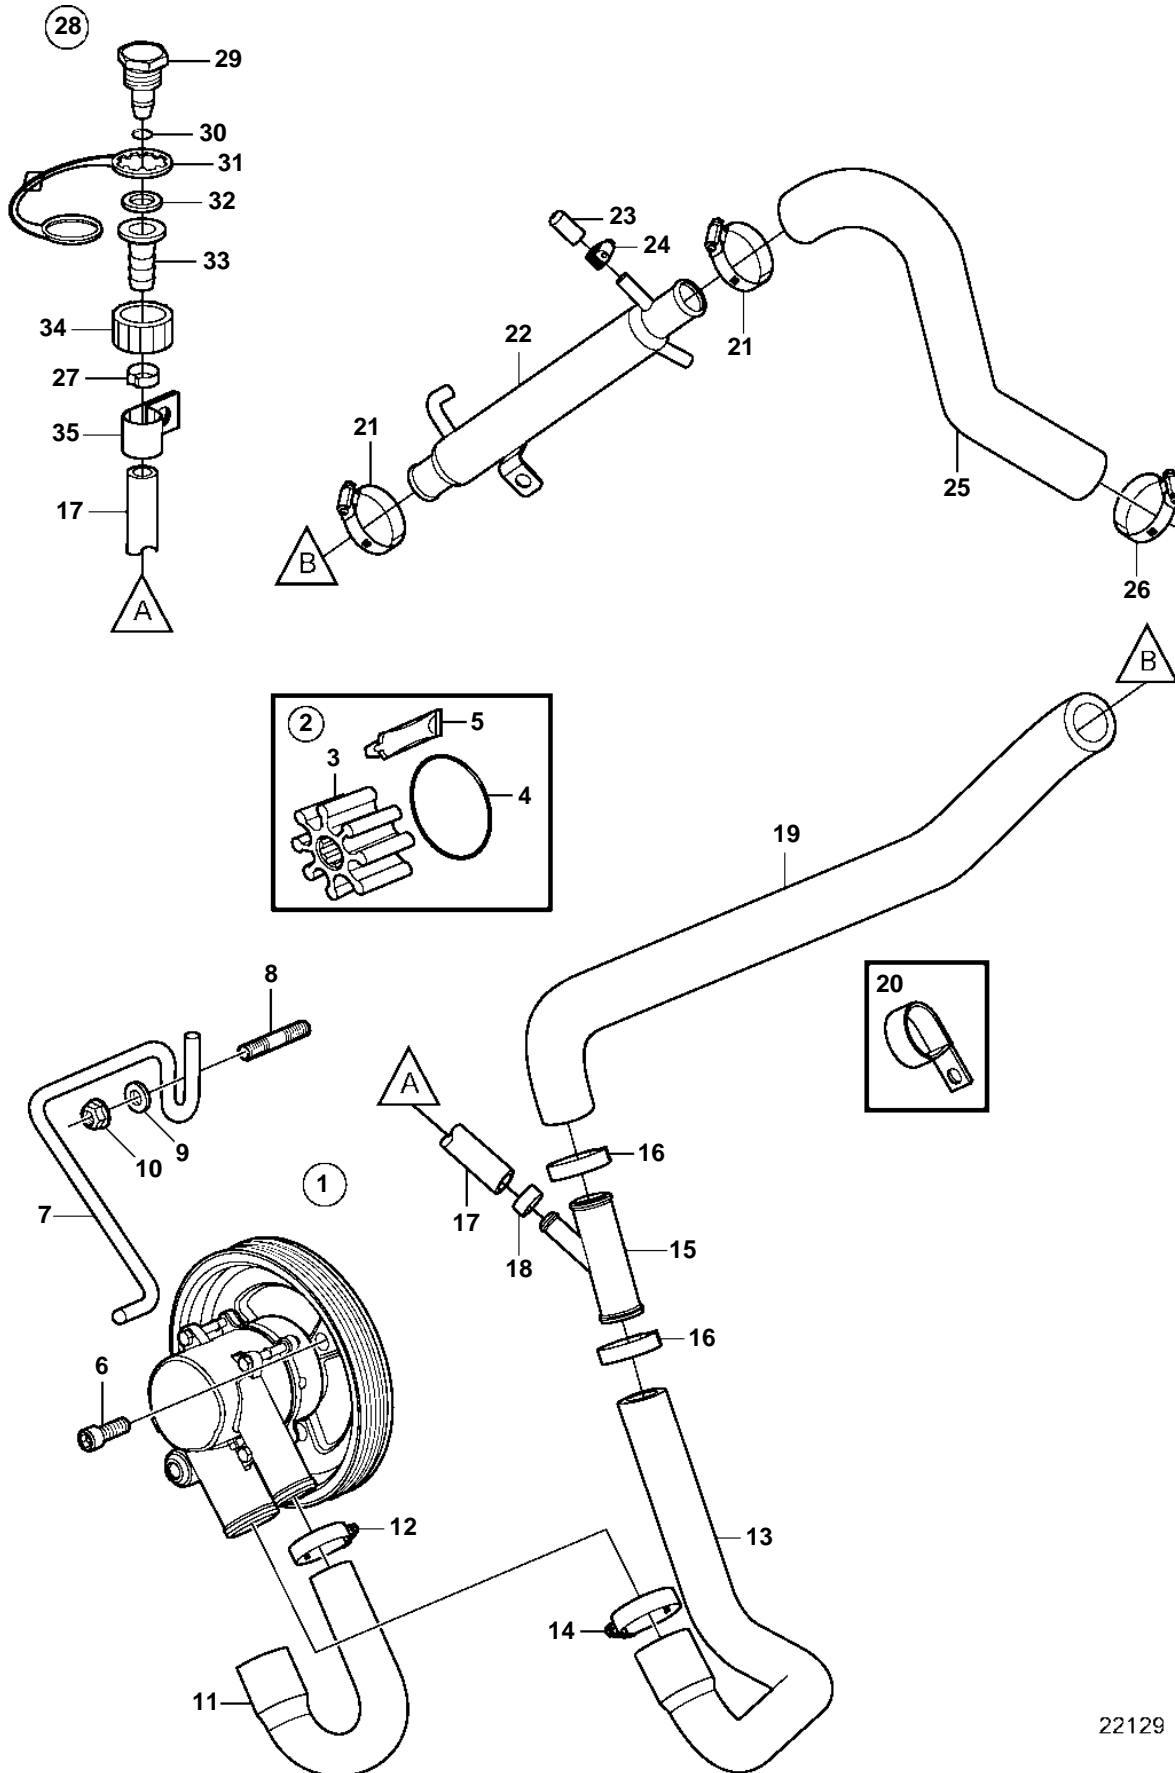

5.7Gi-300-N, 5.7GXi-N

22129

5.7Gi-300-N, 5.7GXi-N

| REF | PART NO. | QTY | DESCRIPTION             | NOTES               |
|-----|----------|-----|-------------------------|---------------------|
| 1   | 21212799 | 1   | Pump                    |                     |
| 2   | 21213664 | 1   | · Impeller kit          |                     |
| 3   |          | 1   | · · Impeller            | not sold separately |
| 4   | 3858938  | 1   | · · O-ring              |                     |
| 5   |          | 1   | · · Lubricant, glycerin | not sold separately |
| 6   | 3857939  | 3   | Screw                   |                     |
| 7   | 3817688  | 1   | Bracket                 |                     |
| 8   | 941814   | 2   | Stud                    |                     |
| 9   | 980933   | 2   | Washer                  |                     |
| 10  | 3857181  | 2   | Flange lock nut         |                     |
| 11  | 3817818  | 1   | Hose                    |                     |
| 12  | 3863441  | 1   | Hose clamp              |                     |
| 13  | 3817823  | 1   | Hose                    |                     |
| 14  | 3863440  | 1   | Hose clamp              |                     |
| 15  | 3862699  | 1   | T-pipe                  |                     |
| 16  | 982645   | 2   | Clamp                   |                     |
| 17  | 3862901  | 1   | Hose                    |                     |
| 18  | 983168   | 1   | Clamp                   |                     |
| 19  | 3862543  | 1   | Hose                    |                     |
| 20  | 3853312  | 1   | Clamp                   |                     |
| 21  | 3862629  | 1   | Oil cooler              |                     |
| 22  | 3863444  | 2   | Hose clamp              |                     |
| 23  | 3856766  | 1   | Cardboard tube          |                     |
| 24  | 3860413  | 1   | Hose clamp              |                     |
| 25  | 3817579  | 1   | Hose                    |                     |
| 26  | 3812302  | 1   | Hose clamp              |                     |
| 27  | 983146   | 1   | Clamp                   |                     |
| 28  | 3807440  | 1   | Connector               |                     |
| 29  |          | 1   | · Cap                   | not sold separately |
| 30  | 942978   | 1   | · O-ring                |                     |
| 31  | 3862082  | 1   | · Retainer              |                     |
| 32  | 3807664  | 1   | · Washer                |                     |
| 33  |          | 1   | · Connector             | not sold separately |
| 34  |          | 1   | · Connector             | not sold separately |
| 35  | 3862891  | 1   | Attaching clamp         |                     |