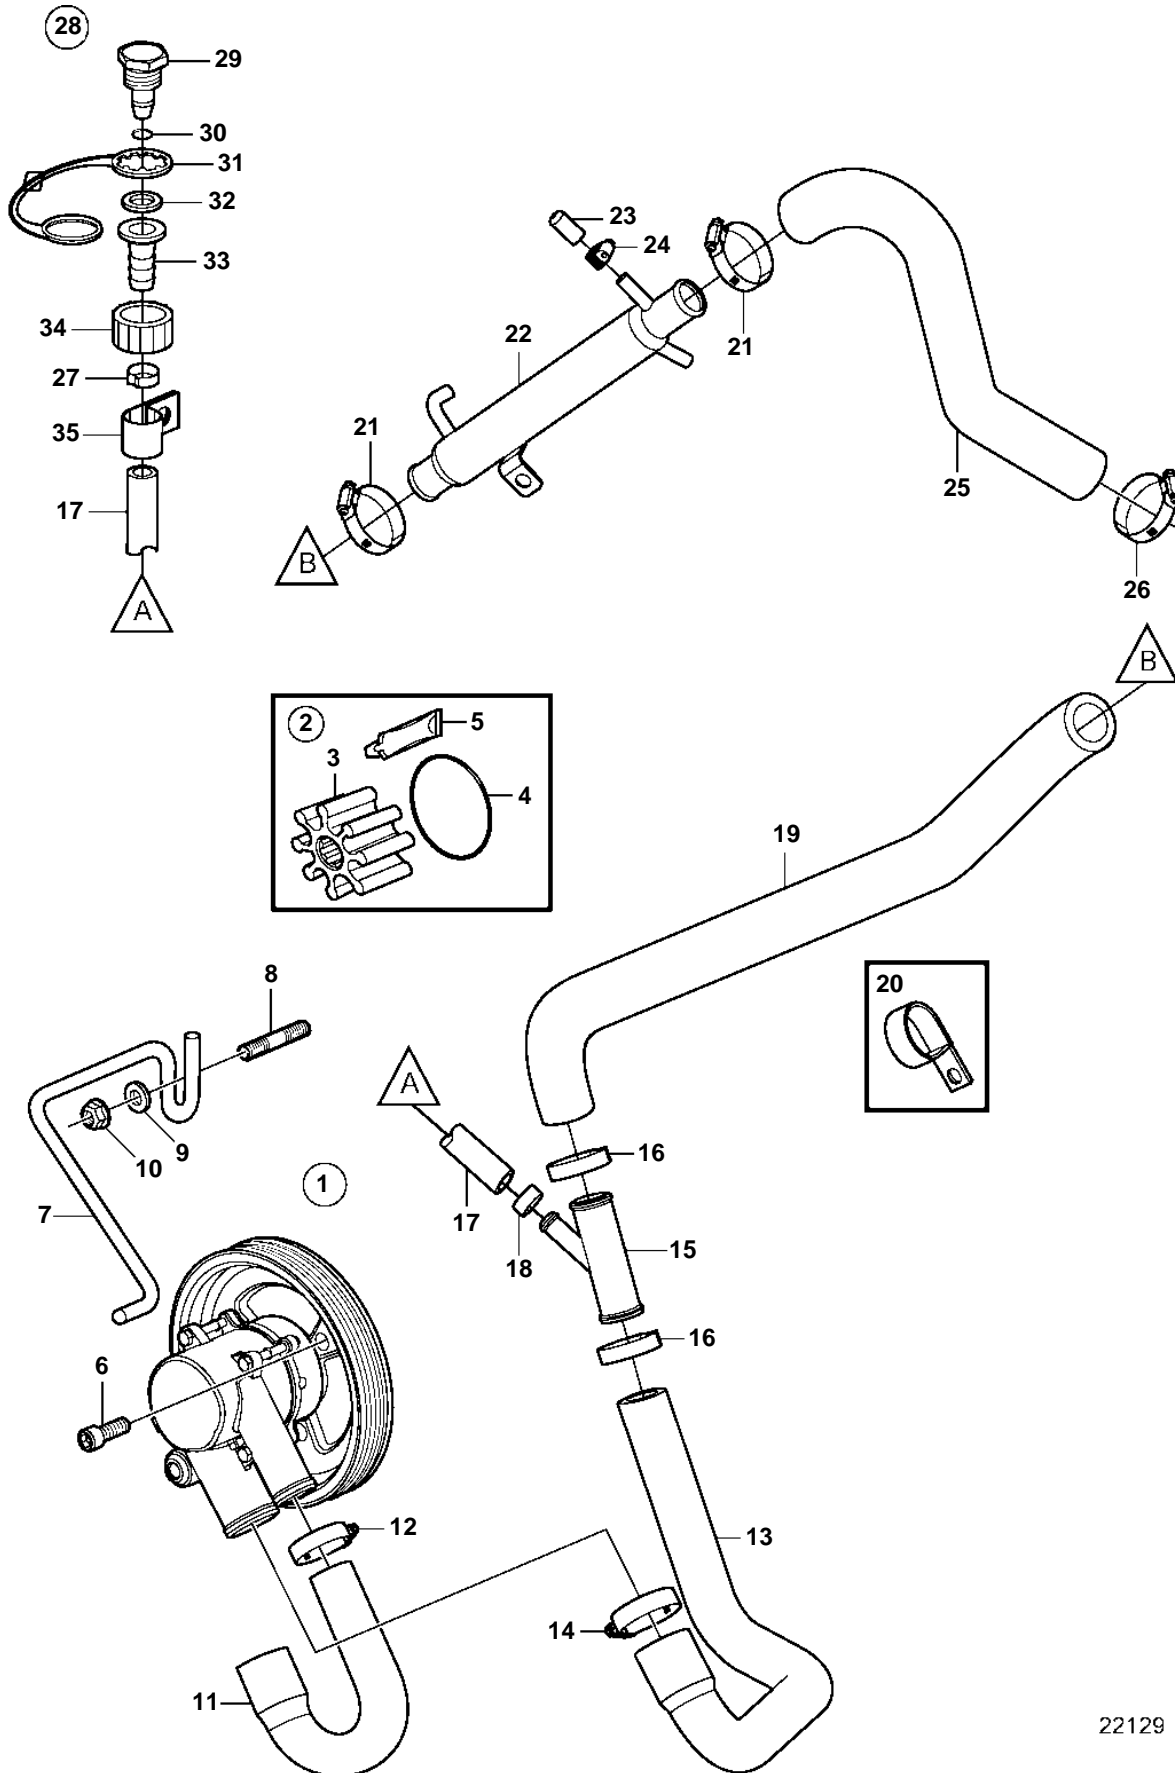

5.7OSi-300-JF, 5.7OSXi-JF

22129

5.7OSi-300-JF, 5.7OSXi-JF

REF	PART NO.	QTY	DESCRIPTION	NOTES
1	3812519	1	Pump	replaced by next part number
	21212799	1	Pump	
2	3842786	1	• Kit	replaced by next part number
	21213664	1	• Impeller kit	
3		1	• • Impeller	not sold separately
4	3858938	1	• • O-ring	
5		1	• • Lubricant, glycerin	not sold separately
6	3857939	3	Screw	
7	3817688	1	Bracket	
8	941814	2	Stud	
9	980933	2	Washer	
10	3857181	2	Flange lock nut	
11	3817818	1	Hose	
12	3863441	1	Hose clamp	
13	3817823	1	Hose	
14	3863440	1	Hose clamp	
15	3862699	1	T-pipe	
16	982645	2	Clamp	
17	3862901	1	Hose	
18	983168	1	Clamp	
19	3862543	1	Hose	
20	3853312	1	Clamp	
21	3862629	1	Oil cooler	
22	3863444	2	Hose clamp	
23	3856766	1	Cardboard tube	
24	3860413	1	Hose clamp	
25	3861567	1	Hose	
26	3863444	1	Hose clamp	
27	983146	1	Clamp	
28	3807440	1	Connector	
29		1	• Cap	not sold separately
30	942978	1	• O-ring	
31	3862082	1	• Retainer	
32	3807664	1	• Washer	
33		1	• Connector	not sold separately
34		1	• Connector	
35	3862891	1	Attaching clamp	