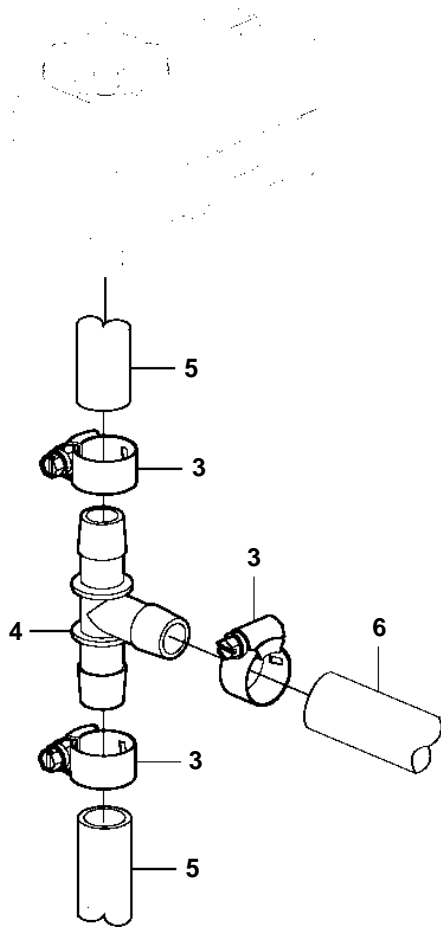

5.7Gi-300-JF, 5.7OSi-300-JF, 5.7GXi-JF, 5.7OSXi-JF, 5.7Gi-300-N, 5.7GXi-N

5.7Gi-300-JF, 5.7OSi-300-JF, 5.7GXi-JF, 5.7OSXi-JF, 5.7Gi-300-N, 5.7GXi-N

REF	PART NO.	QTY	DESCRIPTION	NOTES
1	40005450	1	Kit	Kit has other parts that are not used on this engine
2	40005443	1	• Nipple	
3	3863439	4	• Hose clamp	
4	3860613	1	• T-nipple	
5		X	Hose, expansion tank	Cut
6		X	Hose, heater	Hose not supplied with kit.