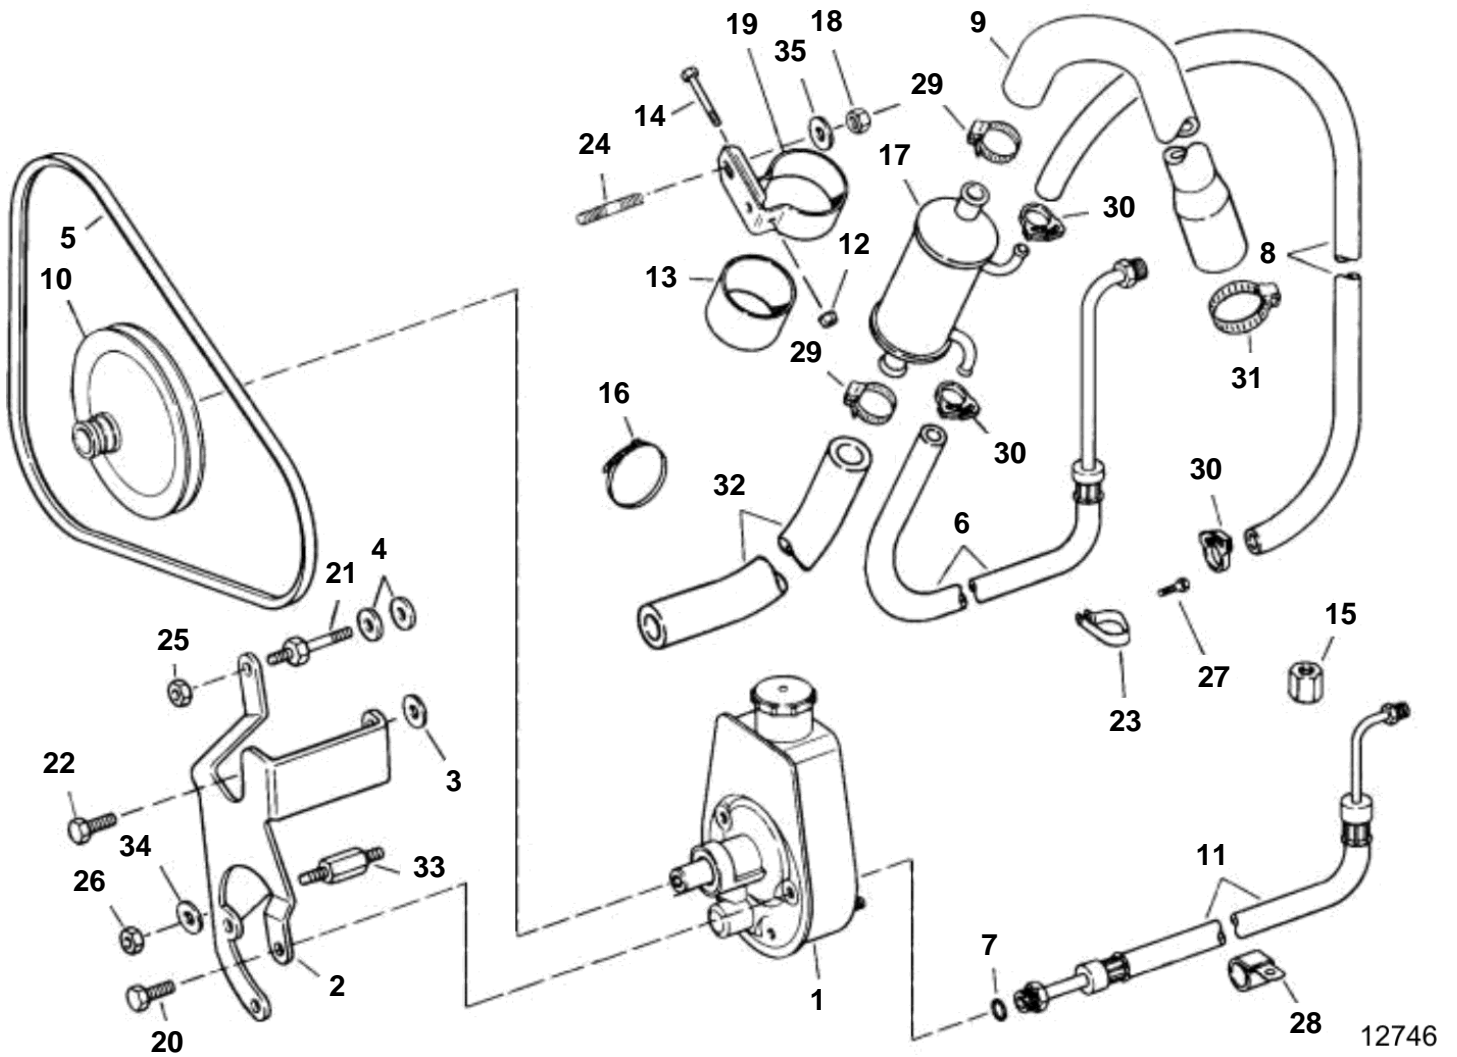

5.7GLPNCS

5.7GLPNCS

REF	PART NO.	QTY	DESCRIPTION	NOTES
1	3850491	1	Steering pump, P/S pump to engine	
2	3852512	1	Bracket	
3	3852162	1	Washer, PIS pump bracket	
4	3852162	2	Washer, Stud, water pump & steering pump	
5	3852464	1	V-belt, P/S pump	
6	3854056	1	Hose, Cylinder to oil cooler, P/S	
7	3852497	1	O-ring, Pressure hose to steering pump	
8	3852839	1	Hose, Oil cooler to steering pumo, return	
9	3852281	1	Hose, Gimbal to cooler	SX / DP-S
	3850283	1	Hose	290DP
10	3853804	1	Pulley	
11	3853918	1	Hose	
12	3852079	1	Nut, Oil cooler & bracket assy	
13	3853236	1	Spacer, Oil cooler, P/S	
14	3852126	1	Screw, Oil cooler & bracket assy	
15	3853315	1	Fitting, Steering hoses	
16		2	Cable tie	
17	3851921	1	Oil cooler, P/S	
18	3852177	1	Nut, P/S cooler clamp to reservoir	
	3853326	1	Screw, P/S cooler clamp to flywheel hsg	
19		1	Clamp, Engine oil cooler, P/S	
20	3853405	3	Screw, Steering pump bracket	
21	3852507	1	Stud, Water/steering pump bracket to engine	
22	3853557	1	Screw, Plug lead retainer bracket to cyl head	Rear, starboard
23	3852837	1	Clamp, Hoses to cylinder head	
24	3852093	1	Stud, Oil cooler clamp to reservoir	Power steering
25	3853403	1	Nut, Stud, P/S pump bracket	
26	3853403	1	Nut, Stud, P/S pump bracket	
27	3853557	1	Screw, Lift bracket/clamp, P/S hoses to head	Port, rear, lower
28	3852490	1	Clamp, Steering pump hoses to front mount	Port
29	3852602	2	Hose clamp, Hose, oil cooler, bypass pipe	
30	3852196	2	Clamp, Hose, P/S pump to oil cooler	Return
31	3853786	1	Hose clamp, Hose, water to gimbal hsg	
32	3850363	1	Hose, Cooler to thermostat	
33	3853402	1	Stud, P/S pump bracket to engine	
34	3852054	1	Washer, Stud, P/S pump bracket	To engine block
35	3852058	1	Washer, Oil cooler clamp to reservoir	