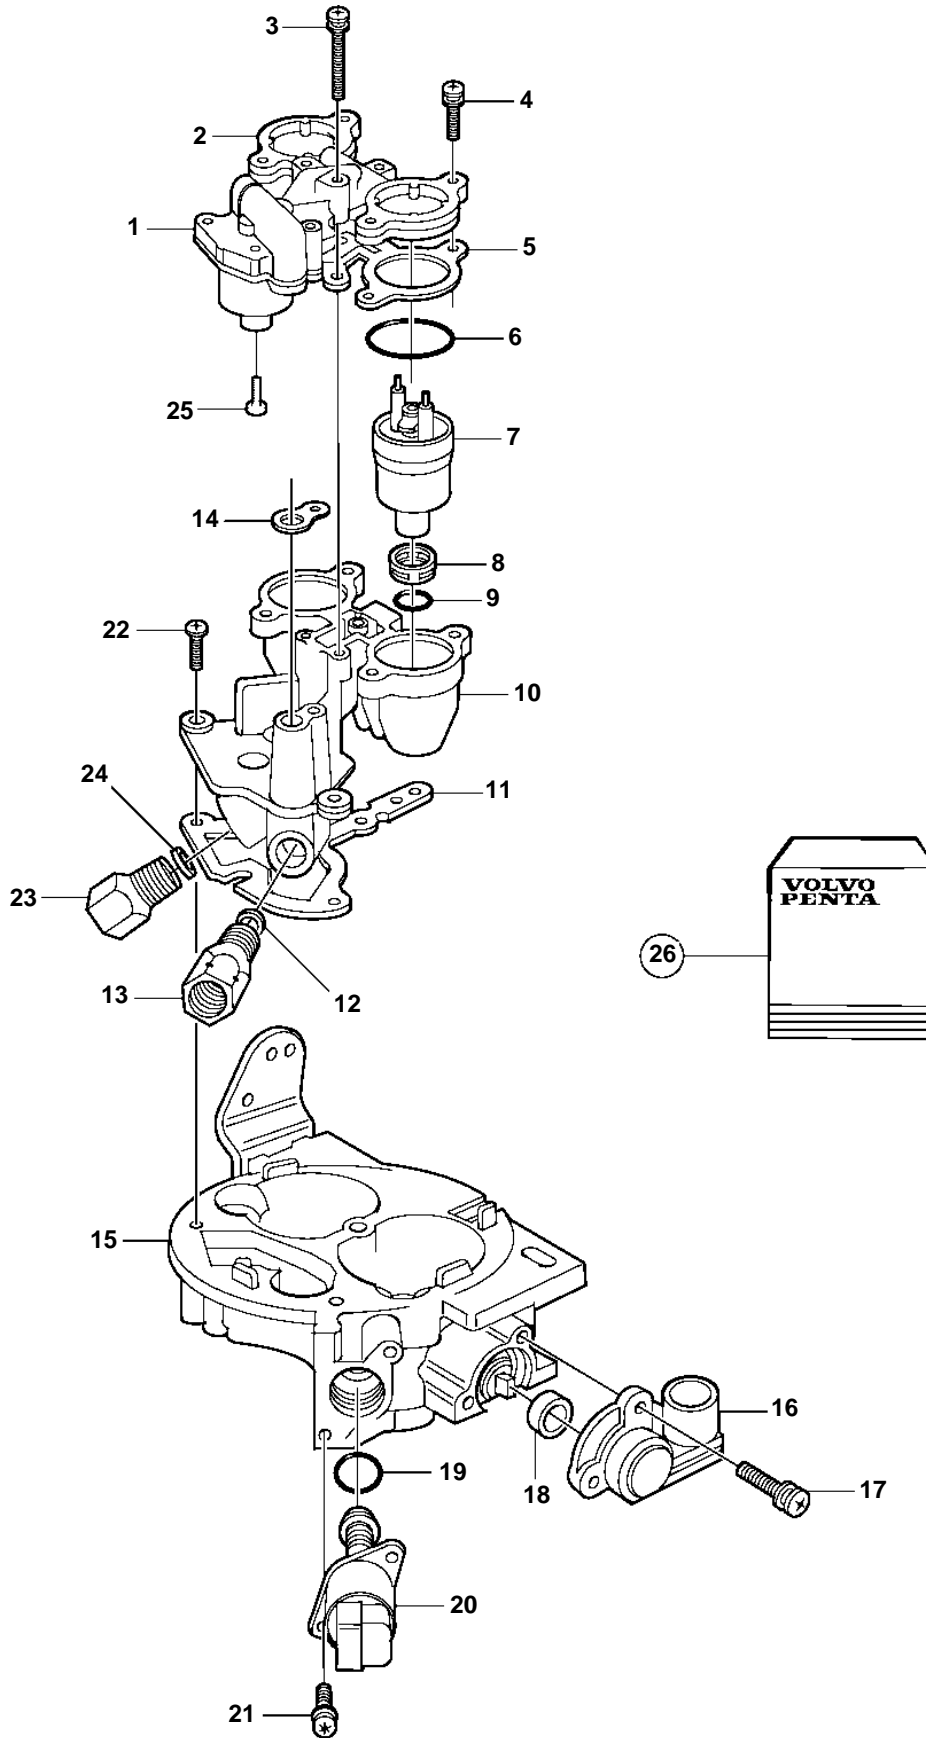

5.7GIPNCACE, 5.7GIPNCSCE, 5.7GIPNCMCE, 5.7GIPNCBCE, 5.7GIINCCCE, 5.7GIINCSCE

5.7GIPNCACE, 5.7GIPNCSCE, 5.7GIPNCMCE, 5.7GIPNCBCE, 5.7GIINCCCE, 5.7GIINCSCE

REF	PART NO.	QTY	DESCRIPTION
1	3850354	1	Throttle body
		1	· Fuel press regulator
2		1	· Cover, fuel meter
3		3	· Screw, long
4		5	· Screw, short
5		1	· Throttle body
6		2	· O-ring, fuel injector
7		2	· Injector, fuel
8		2	· Filter, fuel injector
9		2	· Filter
10	3855188	1	· Repair kit, fuel meter
11		1	· Gasket
12		1	· Gasket
13		1	· Nut, fuel line
14		1	· Gasket, fuel meter
15		1	· Throttle body, base
16		1	· Position sensor, Throttle
17		2	· Screw
18		1	· Seal
19		1	· O-ring
20		1	· lac valve
21		2	· Screw
22		3	· Screw
23		1	· Nut, fuel line
24		1	· Gasket
25		4	· Screw
26	3855179	1	Repair kit, 5, 6, 8, 9, 11, 14, 19, 24
	3855180	1	Repair kit, 1, 2, 3, 4, 5, 6, 7, 8, 9, 10
		1	Repair kit, 1, 2, 5, 14
	3855182	1	Injector, 5, 6, 7, 8, 9, 11, 14
	3855184	1	Repair kit, 16, 18
	3855185	1	Repair kit, 19, 20
	3855186	1	Repair kit, 12, 13, 23, 24
	3855187	1	Repair kit, 3, 4, 17, 21, 22
	3855189	1	Repair kit, 5, 6, 8, 9, 15