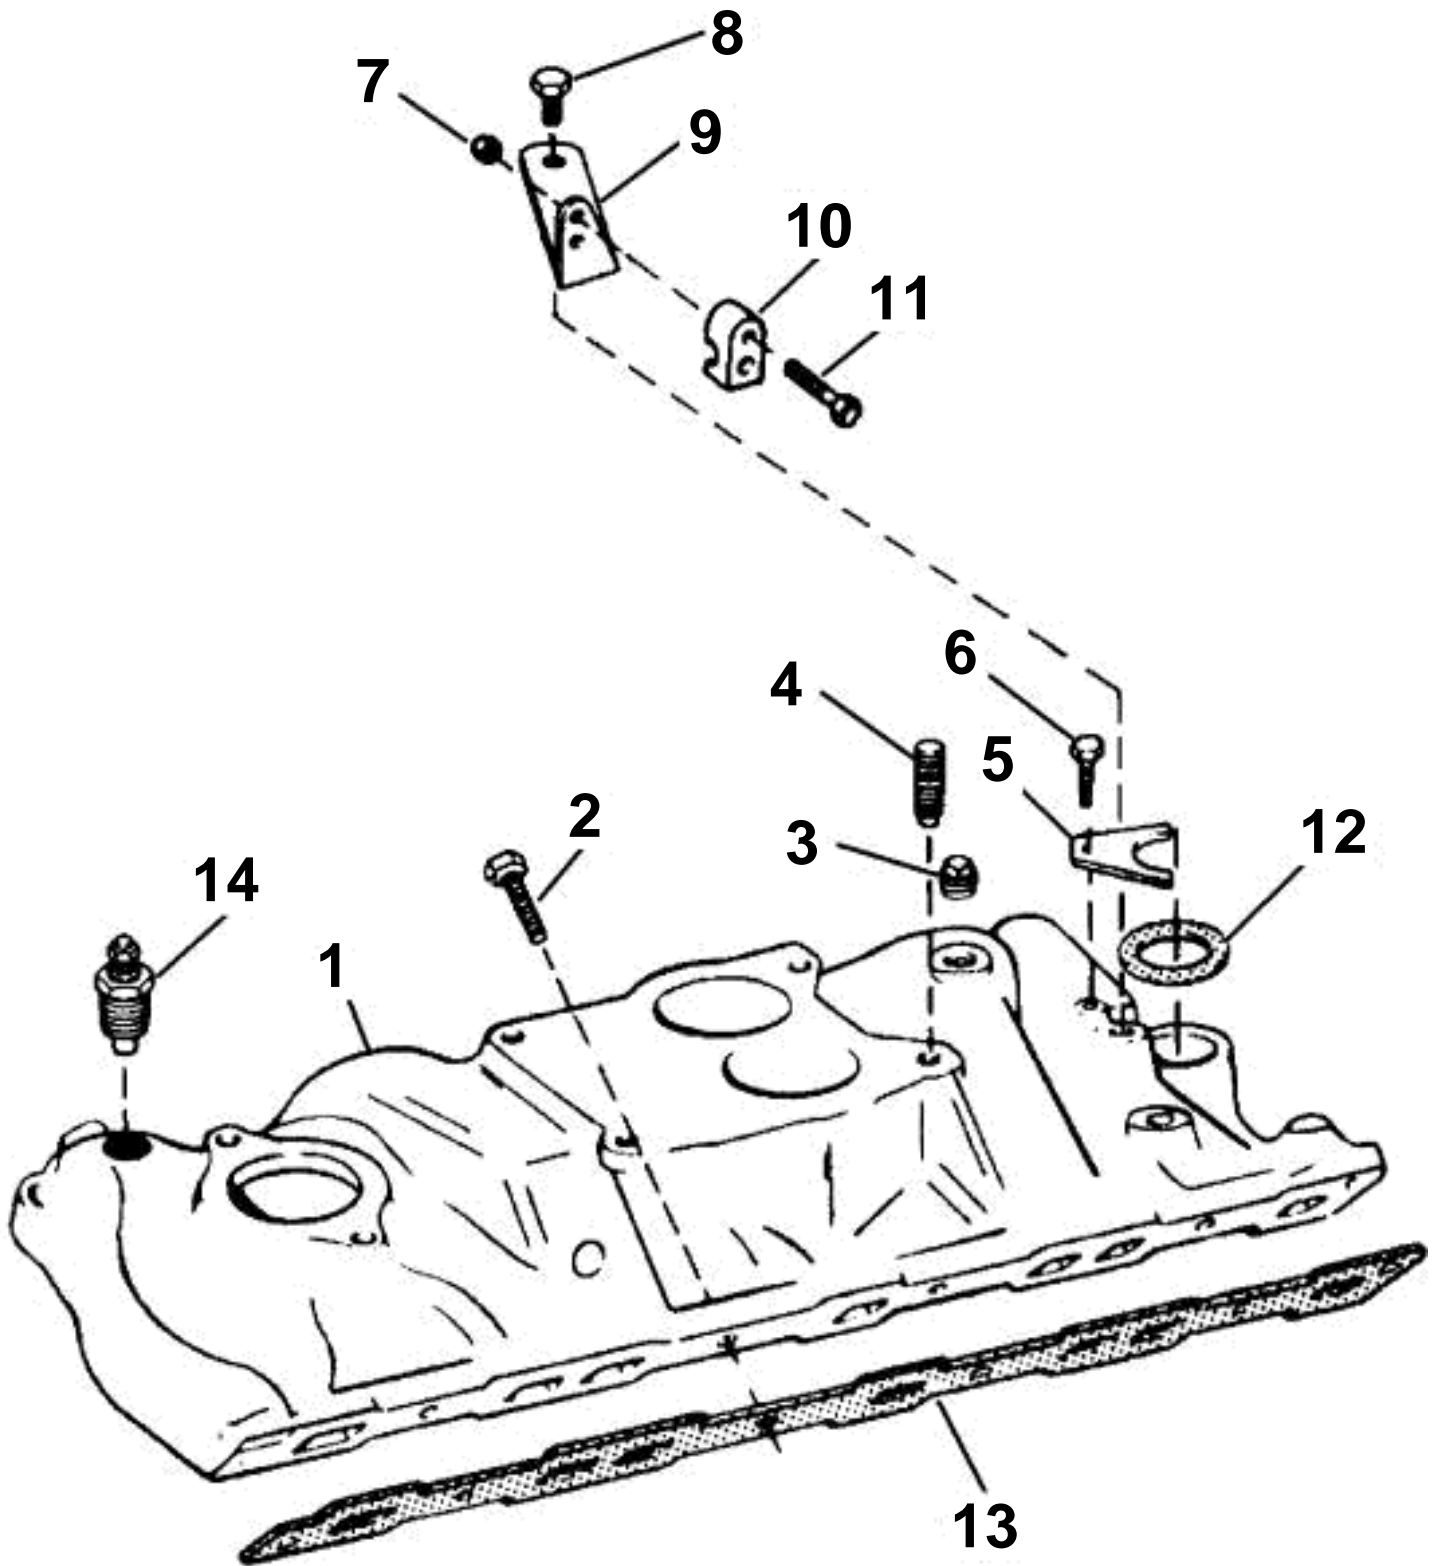

5.7GLPNCS

5.7GLPNCS

REF	PART NO.	QTY	DESCRIPTION
1		1	Exhaust manifold
2	3855935	8	Screw, Intake manifold
3	3850740	1	Plug, Intake manifold
4	3853333	4	Stud, Carburetor to intake manifold
5	3852108	1	Clamp, Distributor
6	3853557	1	Screw, Distributor clamp to engine
7	3852118	1	Nut, Anchor, throttle cable to bracket
8	3853428	2	Screw, Bracket, throttle anchor
9	3850222	1	Bracket
10	3850266	1	Anchor, Throttle cable
11	3852048	1	Screw, Anchor, throttle cable to bracket
12	3852109	1	Gasket, Distributor
13	3854269	1	Intake gasket kit, Manifold
14	3852029	1	Sensor, Water temperature
	872068	1	Temperature sensor, Water temperature, dual station