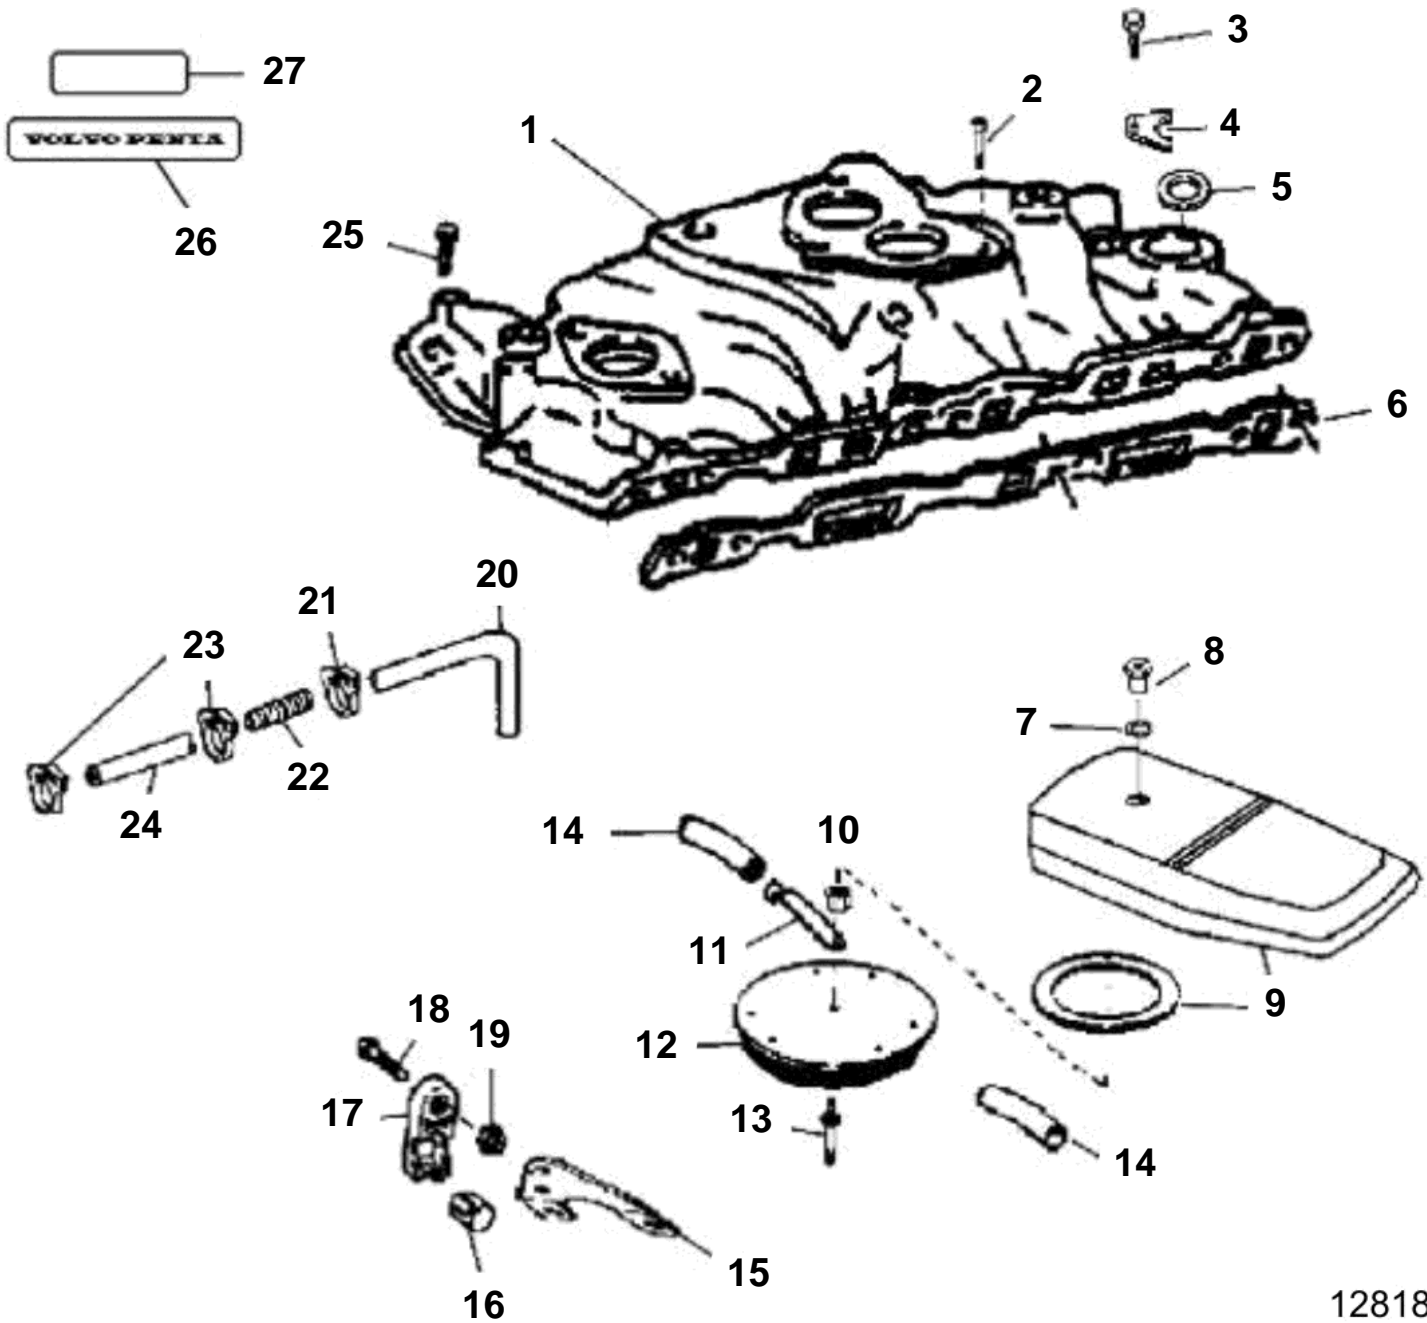

5.7GIPNCACE, 5.7GIPNCSCE, 5.7GIPNCMCE, 5.7GIPNCBCE, 5.7GIINCCCE, 5.7GIINCSCE

12818

5.7GIPNCACE, 5.7GIPNCSCE, 5.7GIPNCMCE, 5.7GIPNCBCE, 5.7GIINCCCE, 5.7GIINCSCE

REF	PART NO.	QTY	DESCRIPTION	NOTES
1	3854532	1	Manifold	
2	3852008	4	Screw, TBI adapter to manifold	
3	3856129	1	Bolt, Distributor clamp	
4	3852108	1	Clamp, Distributor	
5	3852109	1	Gasket, Distributor	
6	3854269	1	Intake gasket kit, Manifold	
7	3852007	1	Washer, Nut, flame arrestor cover	
8	3852749	1	Nut, Flame arrestor cover	
9	3850510	1	Cover, Flame arrestor	
	3850458	2	· Spacer, Cover, flame arrestor	
10	3853561	1	Nut, Flame arrestor	
11	3852695	2	Connector, Hose to flame arrestor	
12	3850280	1	Flame shield	
13	3850274	1	Stud, Flame arrestor	
14	3852435	1	Hose, Flame arrestor to valve cover	
	3852668	1	Hose, Flame arrestor to valve cover	
15	3850228	1	Bracket, Throttle cable to intake manifold	
16	3852019	1	Retainer, Throttle cable	
17	3850266	1	Anchor, Throttle cable	
18	3852048	1	Screw, Anchor, throttle cable to bracket	
19	3852193	1	Washer	
20	3850653	1	Hose, Antisiphon valve to reservoir	
21	3854925	2	Clamp, Hose, antisiphon valve	
22	3850666	1	Nipple, Hoses, thermostat hsg to reservoir	
23	3852196	3	Clamp, Hose, antisiphon valve	
24	3850633	1	Hose, Antisiphon valve to thermostat hsg	
25	3856132	8	Bolt	L=35mm
	3856131	4	Bolt	L=38mm
26	3854980	1	Decal, Cover, flame arrestor	Volvo Penta
27	3855085	1	Decal, Cover, flame arrestor	5.7Gi