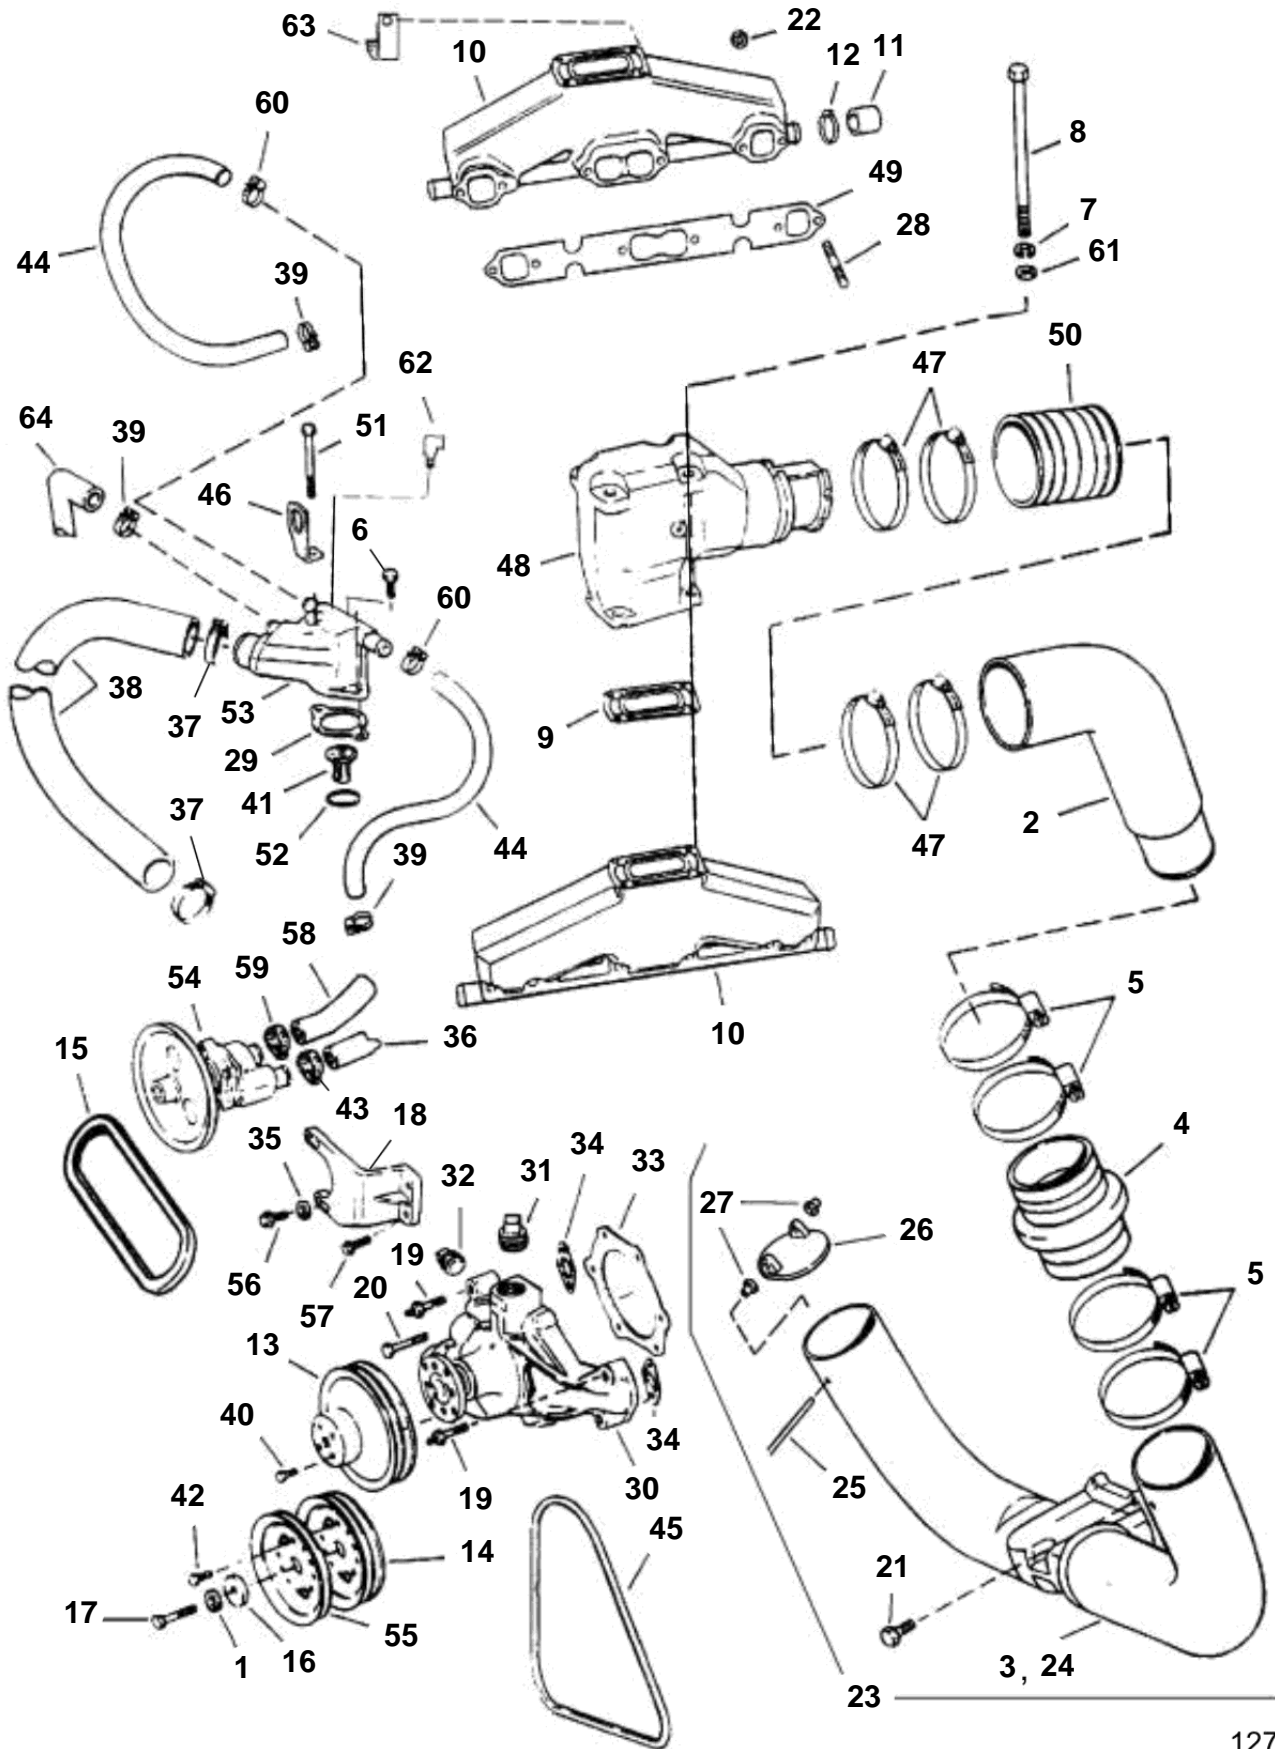

5.7GLPNCS, 5.7GIPNCSCE, 5.7GIPNCBCE, 5.7GIINCCCE

12741

5.7GLPNCS, 5.7GIPNCSCE, 5.7GIPNCBCE, 5.7GIINCCCE

REF	PART NO.	QTY	DESCRIPTION	SEE SEC.	NOTES
1	3852046	1	Spring washer, Harmonic balance		
2	3850214	1	Exhaust pipe		Port & stbd; 290 DP
	3852738	1	Exhaust pipe		Port & stbd; SX, DP-S
3	3851000	1	Exhaust pipe		290 DP
4	3852742	2	Hose, Upper exhaust pipe to exhaust pipe		
5	3852604	8	Hose clamp, Hose, upper to lower exhaust pipe		
6	3853401	1	Screw, Thermostat hsg to engine		Short
7	3852002	8	Spring washer, Exhaust elbow to manifold		
8	3852830	8	Screw, Exhaust elbow to manifold		
9	3850496	2	Gasket, Exhaust elbow to manifold		
			· Bulletin P-25-1-1	P-25-1-1-EN	Riser Gasket Replaced
10	3852374	2	Manifold, Port & starboard		
11	3852476	2	Cardboard tube, Exhaust manifold		
12	3852602	2	Hose clamp, Hose to exhaust manifold		
13	3852220	1	Pulley, Water pump		
14	3852137	1	Pulley, Crankshaft		
15	978457	1	V-belt, Water pump		
16	3852110	1	Washer, Harmonic balance		
17	3852131	1	Screw, Harmonic balance		
		1	Screw, Harmonic balance		GL/GS
18	3855593	1	Bracket, Water pump		
19	3856147	2	Stud, Water pump		
20	3856136	1	Bolt, Water pump, short		
	3856137	1	Bolt, Water pump, long		
21	3855472	4	Screw, Exhaust pipe to gimbal hsg		SX, DP-S
	947790	4	Flange screw		290 DP
22	3853404	12	Nut, Exhaust manifold to engine		
23	3855281	1	Exhaust pipe kit		
24		1	· Exhaust pipe		
25		2	Pin, Exhaust seal assy to exhaust pipe		
26		4	Bushing, Exhaust seal assy to exhaust pipe		
27		2	Seal		
			· Bulletin P-25-1-2	P-25-1-2-EN	Exhaust Seal Obsolete
28	3852467	12	Stud, Exhaust manifold to engine		
29	3852111	1	Gasket, Thermostat hsg to intake manifold		
30	3853850	1	Circulation pump		
31	3850802	2	Plug, 1 inch		25.45 mm
32	3852135	1	Plug, ¾ inches		19.09 mm
33	3850595	1	Gasket, Water pump cover		
34	3852477	2	Gasket, Pump to block		
35	3852162	2	Washer, Screw, water pump to bracket		
36	3850361	1	Hose, Transom to water pump		
37	3852098	2	Hose clamp, Hose, thermostat hsg to water pump		
38	3856769	1	Hose, Thermostat hsg to water pump		
	3852288	1	Hose, Thermostat hsg to water pump		
39	3852602	3	Hose clamp, Hose to exhaust manifold		
40	3853390	4	Screw, Water pump pulley to hub		
41	3856961	1	Thermostat, Engine		
42	3855717	3	Screw, Pulley to crankshaft		
43	3852602	1	Hose clamp, Hose, water pump outlet		
44	3852746	2	Hose, Thermostat hsg to manifold		
	3852488	1	Hose, Thermostat hsg to manifold		Stbd
45	978547	1	V-belt, Alternator to pulley		
46	3852649	1	Bracket, Center lift		
47	3853860	8	Hose clamp, Hose, exhaust elbow		
48	3856444	2	Exhaust pipe		
			· Bulletin P-25-1-5	P-25-1-5-EN	Riser Extension Kit
48	3850740	2	· Plug, Exhaust elbow		Not shown
	3850740	2	· Plug, Exhaust elbow, emissions probe		Not shown
49	3852468	1	Gasket, Manifold to engine		
50	3852696	2	Hose, Exhaust elbow to exhaust pipe		Upper
51	3853391	1	Screw, Lift bracket & thermostat hsg		
52	3852071	1	O-ring, Thermostat