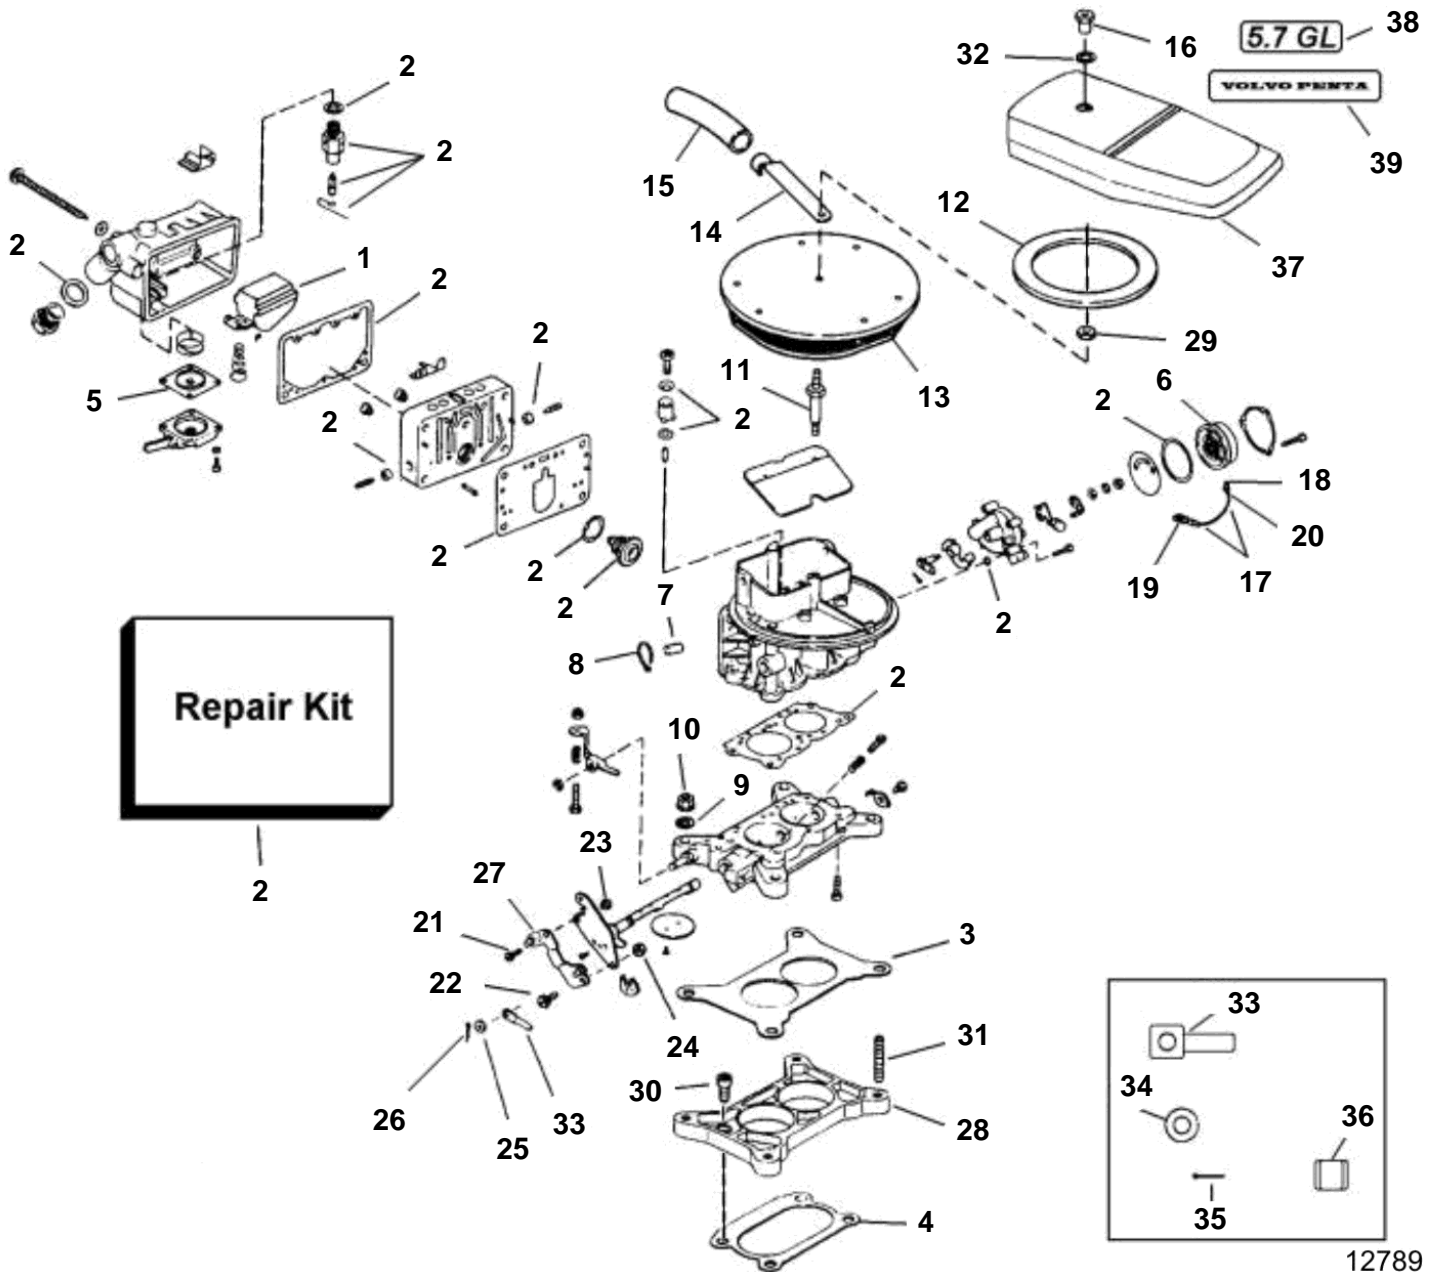

5.7GLPNCS

## 5.7GLPNCS

REF	PART NO.	QTY	DESCRIPTION	SEE SEC.	NOTES
1	3850245	1	Carburetor		Unnumbered parts serviced at assembly level only.
			• Bulletin P-23-1-1	P-23-1-1-EN	Power valve kits, Holley
1	3853575	1	• Float		
2	3854347	1	• Repair kit		
3	3853280	1	• • Gasket, Carburetor to adapter		
4	3853279	1	• • Gasket, Adapter to manifold		
5	3854257	1	• • Diaphragm, Accelerator pump, carburetor		
6	3853992	1	• Choke		
7	3852082	1	• Cardboard tube, Nipple		
8		1	• Cable tie, Nipple		
9	3852191	1	Washer, Choke ground		
10	3852142	4	Nut, Stud, Carburetor mounting		
11	3853560	1	Stud, Flame arrestor		
12	3850458	3	Spacer, Spacer		
13	3854026	1	Flame shield		
14	3852695	1	Connector, Crankcase vent		
15	3852435	1	Hose, Crankcase vent, 9 in. (229 mm)		
16	3852749	1	Nut, Cover		
17	3853845	1	Cable, Choke ground		
18	3854258	1	• Terminal		
19	3852037	1	• Terminal, Ring		
20	3854259	1	• Cover, Terminal		
21	3850415	1	Screw, Throttle lever		
22	3852154	1	Screw, Throttle lever		
23	3853758	1	Nut, Throttle lever		
24	3852420	1	Nut, Throttle lever		
25	3852049	1	Washer, Throttle cable to lever		
26	3852052	1	Split pin, Throttle cable to lever		
27		1	Intermediate lever, Throttle		
28	3853278	1	Adapter, Carburetor to intake manifold		
29	3853561	1	Nut, Flame arrestor		
30	3852864	4	Screw, Adapter to intake manifold		
31	3853373	4	Stud, Carburetor to adapter		
32	3852007	1	Washer, Cover		
33	3850941	1	Adapter, Throttle cable		
34	3852193	1	Washer, Throttle cable		
35	3852052	1	Split pin, Throttle cable		
36	3852019	1	Retainer, Throttle cable trunnion		
37	3850510	1	Cover, Flame arrestor		
38	3850536	1	Decal, 5.7 GL		
39	3850545	1	Decal, Volvo Penta		