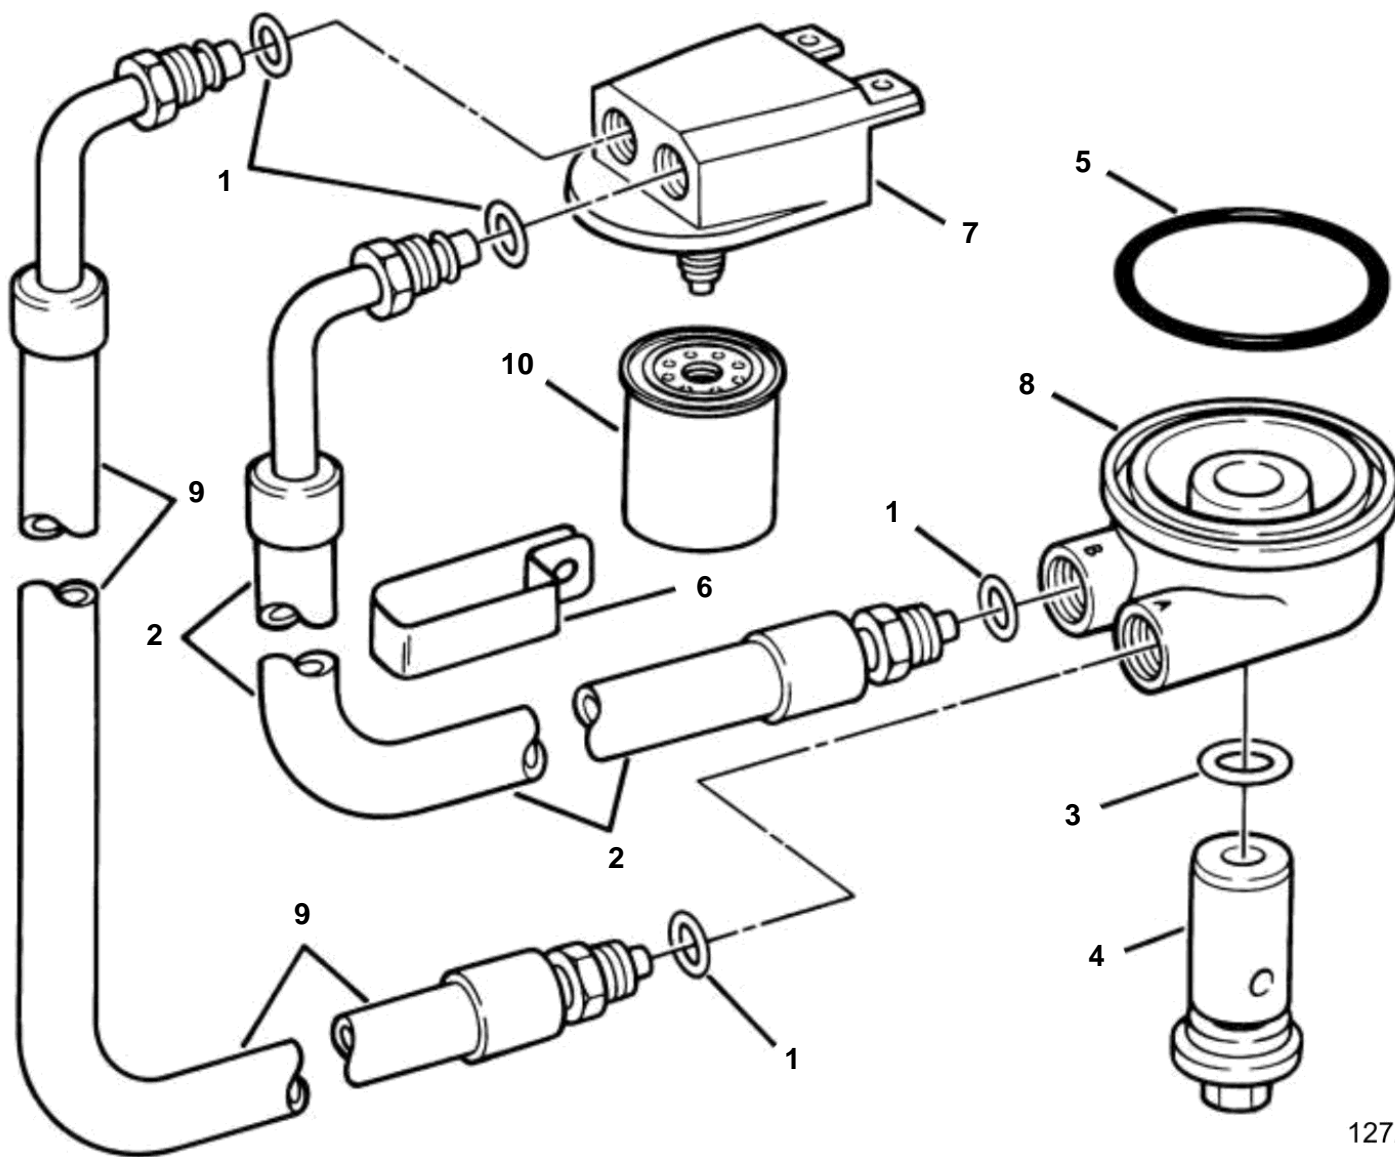

5.7GLPNCS, 5.7GIPNCACE, 5.7GIPNCSCE, 5.7GIPNCMCE, 5.7GIPNCBCE, 5.7GIINCCCE, 5.7GIINCSCE

12726

5.7GLPNCS, 5.7GIPNCACE, 5.7GIPNCSCE, 5.7GIPNCMCE, 5.7GIPNCBCE, 5.7GIINCCCE, 5.7GIINCSCCE

REF	PART NO.	QTY	DESCRIPTION	SEE SEC.	NOTES
1	3850884	1	Filter, 5.7 liter		Not shown
	3852011	4	· O-ring, Oil hose		
2	3854591	1	· Hose, Engine oil to filter		
3	3852089	1	· O-ring, Adapter retainer		
4	3853495	1	· Retainer, Oil filter adapter		
5	3852470	1	· O-ring, Adapter to engine		
6	3852837	1	· Clamp, Oil hoses to manifold		
7		1	· Adapter, Remote oil filter		
	3852015	1	· · Connector		
8	3853246	1	· Adapter, Engine oil		
9	3854590	1	· Hose, Engine oil from filter		
10	835440	1	· Oil filter		
			· Bulletin P-21-7-1	P-21-7-1-EN	Oil Filters, GM gas engines