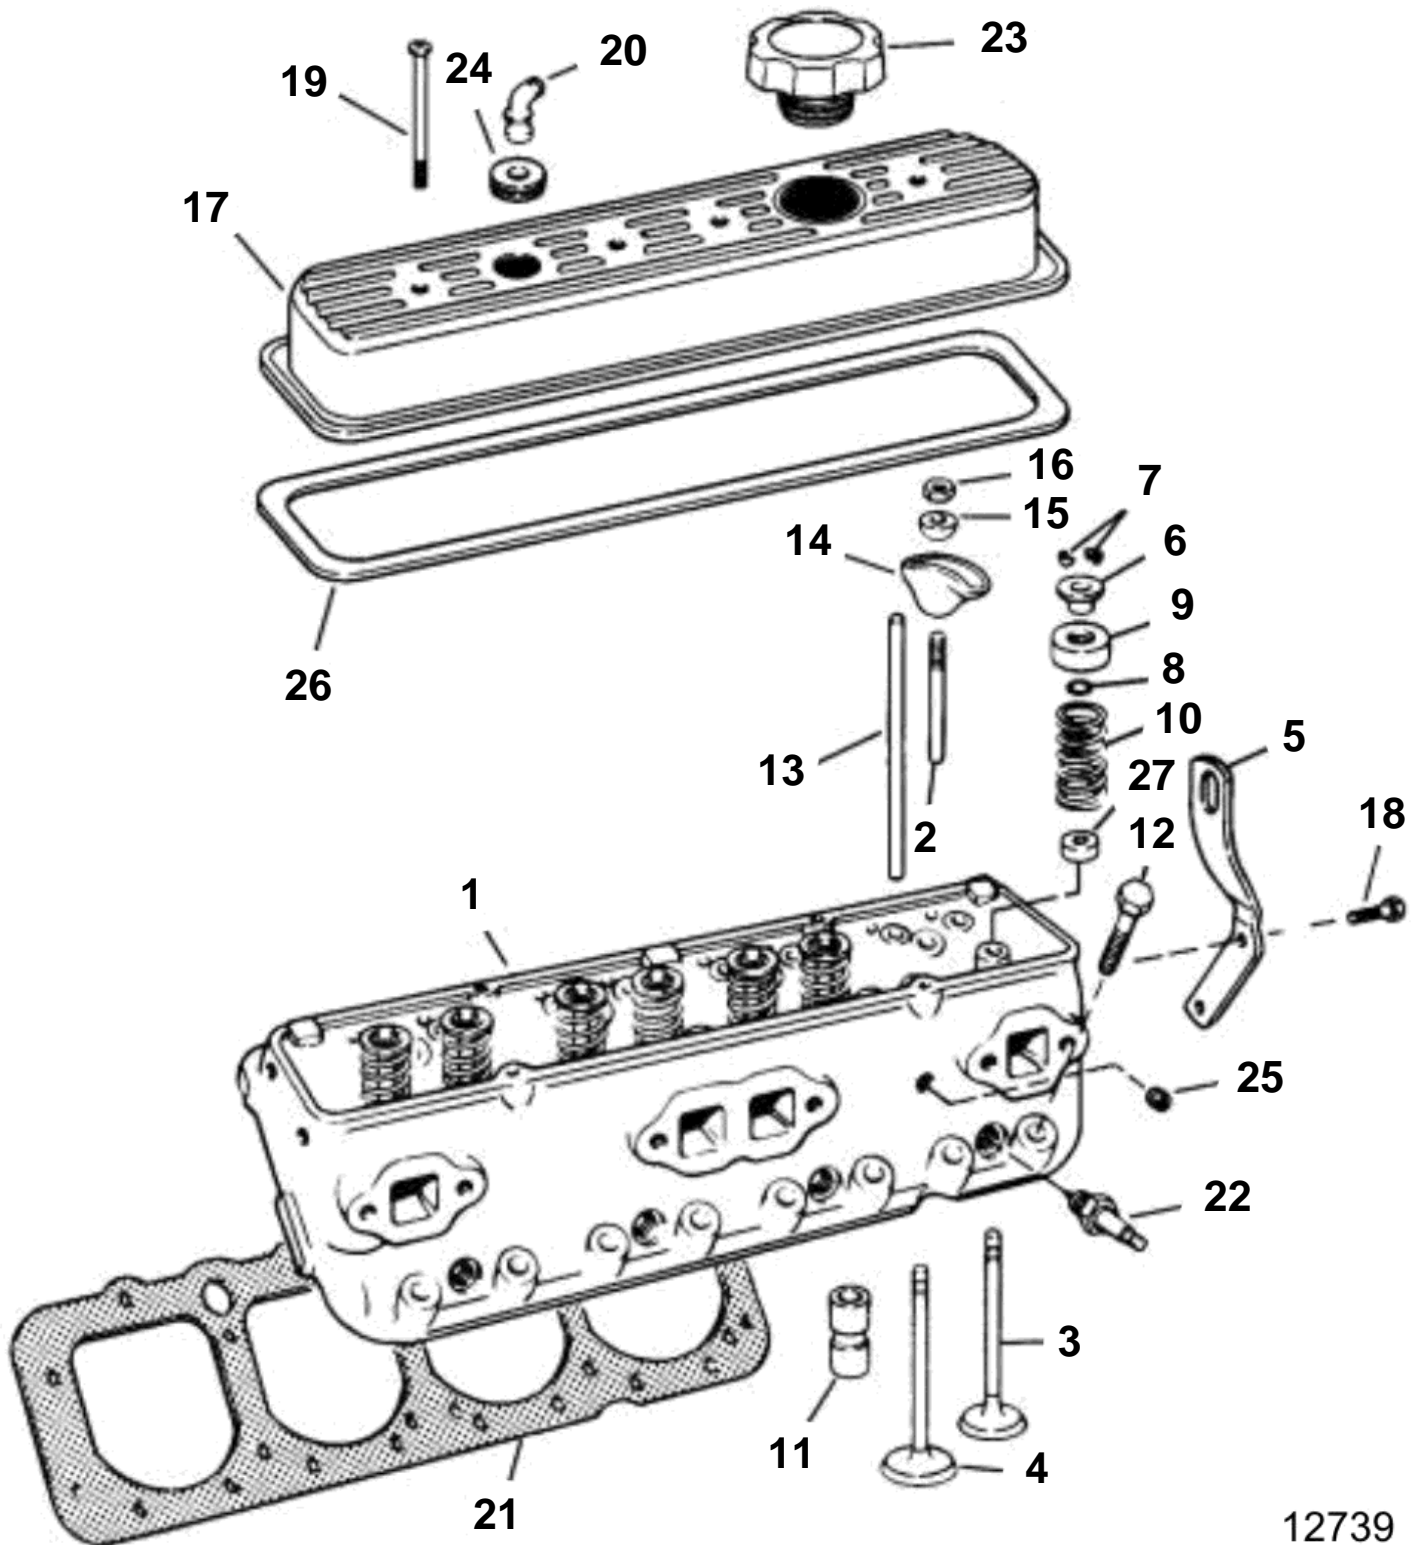

5.7GIPNCACE, 5.7GIPNCMCE, 5.7GIINCSCE

12739

5.7GIPNCACE, 5.7GIPNCMCE, 5.7GIINCSCCE

REF	PART NO.	QTY	DESCRIPTION	NOTES
1	3853852	2	Head	
2	3856115	16	Stud, Rocker arm, standard	
		1	Stud, Rocker arm, 0.013 OS	
3	3852451	8	Valve, Intake, standard	
		1	Valve, Intake, 0.015 OS	
		1	Valve, Intake, 0.030 OS	
4	3853164	8	Valve, Exhaust, standard	
	3853166	1	Valve, Exhaust, 0.015 OS	
5	3853311	1	Bracket, Port, rear	
	3853311	1	Bracket, Starboard, front	
6	3853228	16	Valve spring washer, Valve spring	
	3853229	8	Rotator, Valve, exhaust	
7	3853131	32	Valve collet, Valve stem	
8	3853132	16	Seal, Valve stem	
9	3853145	16	Shield, Valve stem	
10	3853227	16	Spring	
11	3853954	16	Valve tappet	
12	3853230	14	Bolt, Cylinder head, 3.75 in	
	3853231	4	Bolt, Cylinder head, 3.00 in	
	3853232	16	Bolt, Cylinder head, 1.75 in	
13	3853157	16	Push rod	
14	3853158	16	Arm	
15	3853193	16	· Ball	
16	3853004	16	· Nut	
17	3854009	2	Valve cover	
18	3853557	1	Screw, Lift bracket to engine	Front, stbd
	3853557	1	Screw, Lift bracket to engine	Rear, port
19	3852688	8	Screw, Valve cover	
20	3852104	2	Elbow, Valve cover	
21	3853380	2	Cylinder head gasket, Cylinder head	
22	3851861	2	Spark plug kit, Spark plug, 4-pack	
23	3854008	2	Oil filler cap, Oil	
24	3852103	1	Grommet, Valve cover	
25	3852471	1	Plug, Cylinder head	
26	3852687	2	Gasket, Valve cover	
27	3853226	8	Sealing, Valve stem, intake, standard	
	3853645	8	Sealing, Valve stem, inlet, 0.015 in OS	
		8	Sealing, Valve stem, inlet, 0.030 in OS	