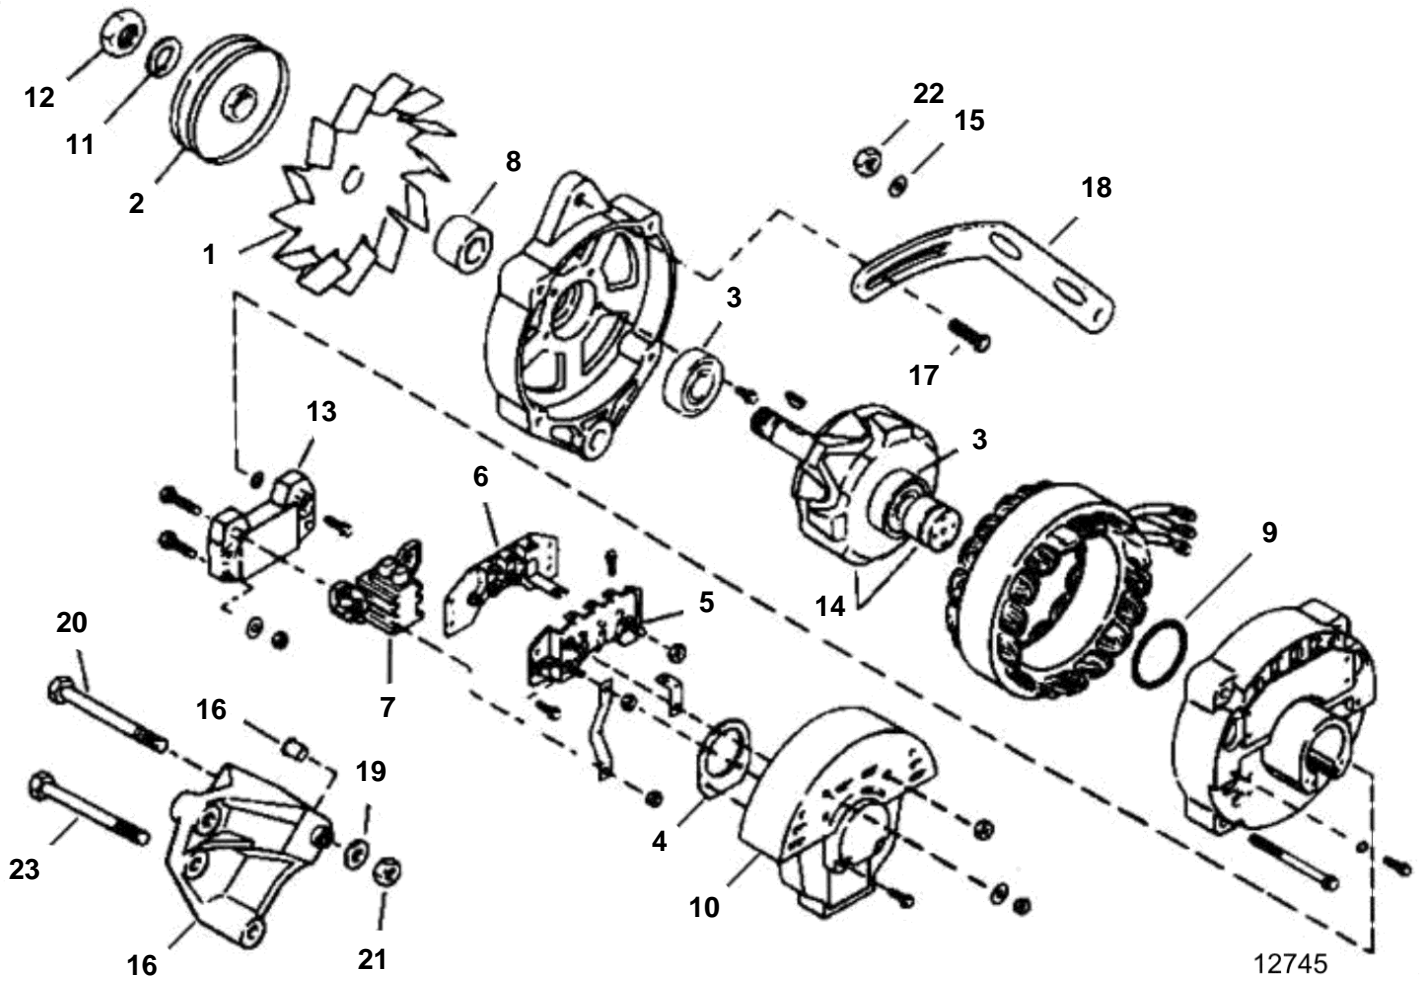

5.7GIPNCACE, 5.7GIPNCMCE, 5.7GIINCSCCE

5.7GIPNCACE, 5.7GIPNCMCE, 5.7GIINCSCCE

REF	PART NO.	QTY	DESCRIPTION
1	3854809	1	Alternator
	3853756	1	· Fan
2	3853755	1	· Pulley
3	3852643	2	· Bearing
4	3852642	1	· Retainer, Rear bearing
5		1	· Diode
6		1	· Rectifier
7	3853835	1	· Brush
8	3852639	1	· Spacer, Fan
9	3852637	1	· Gasket
10	3853834	1	Cardboard tube
11	3852625	1	· Washer, Pulley
12	3852630	1	· Nut, Pulley
13	3853833	1	· Governor, Voltage
14		1	· Stator, Alternator bracket to engine
15	3852054	1	Washer, Brace to alternator
16	3853883	1	Bracket
17	3853396	1	· Screw, Brace to alternator
18	3852761	1	Brace, Alternator
19	3852058	1	Washer, Alternator to bracket
20	3853367	1	Screw, Alternator to bracket
21	3852051	2	Nut, Alternator to bracket
22	3853403	1	Nut, Stud, brace to water pump
23	3853547	2	Screw, Alternator bracket to engine