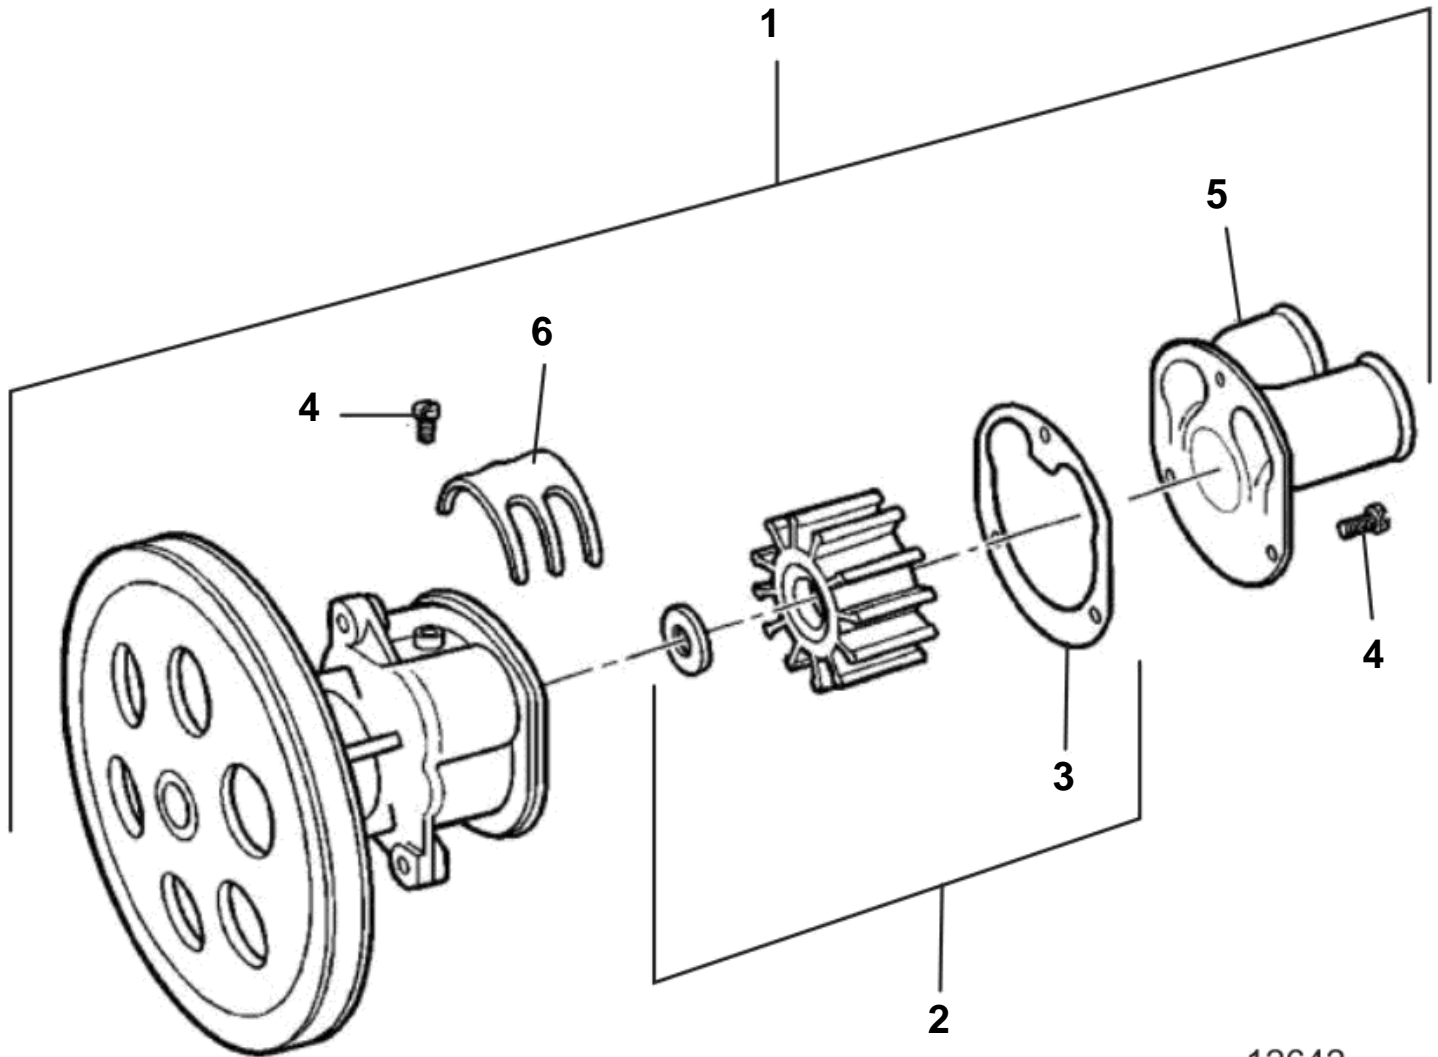

5.7GIPNCACE, 5.7GIPNCMCE, 5.7GIINCSCCE

12642

5.7GIPNCACE, 5.7GIPNCMCE, 5.7GIINCSCE

REF	PART NO.	QTY	DESCRIPTION	SEE SEC.	NOTES
1	3855778	1	Sea water pump		
2	3855546	1	• Repair kit		
			• Bulletin P-26-6-2	P-26-6-2-EN	Impeller kits, Gas, to 2005
3	3851702	1	• • Gasket, Plate to body		
4	841693	4	• Screw		
5	3851697	1	• End cover		
6	3851698	1	• Cam, Impeller		