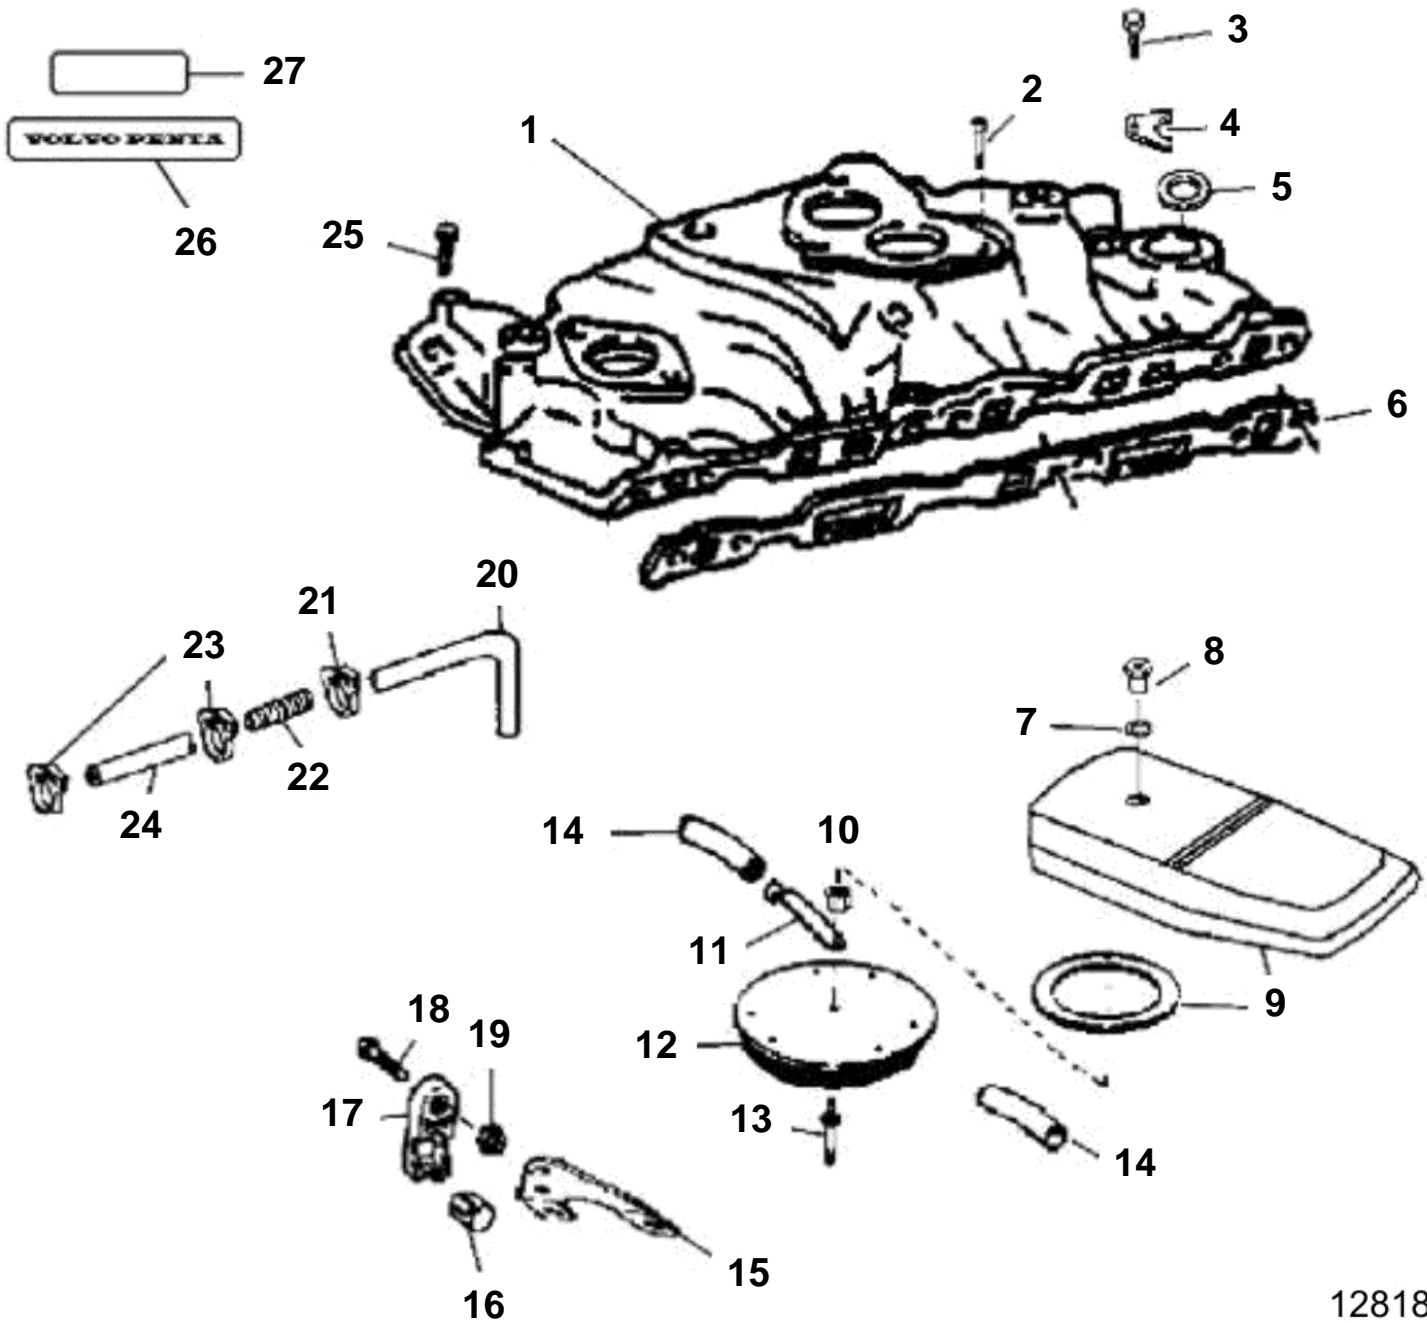

5.7GSICPLKD, 5.7GSIPLKDCE, 5.7GSIPLKE

12818

5.7GSICPLKD, 5.7GSIPLKDCE, 5.7GSIPLKE

REF	PART NO.	QTY	DESCRIPTION	NOTES
1	3856270	1	Exhaust manifold	
2	3852008	4	Screw, TBI adapter to manifold	
3	3856129	1	Bolt, Distributor clamp	
4	3852108	1	Clamp, Distributor	
5	3852109	1	Gasket, Distributor	
6	3856394	1	Gasket, Manifold	
7	3852007	1	Washer, Nut, flame arrestor cover	
8	3852749	1	Nut, Flame arrestor cover	
9	3850510	1	Cover, Flame arrestor	
	3850458	2	· Spacer, Cover, flame arrestor	
10	3853561	1	Nut, Flame arrestor	
11	3852695	2	Connector, Hose to flame arrestor	
12	3850280	1	Flame shield	
13	3850274	1	Stud, Flame arrestor	
14	3852435	1	Hose, Flame arrestor to valve cover	
15	3850228	1	Bracket, Throttle cable to intake manifold	
16	3852019	1	Retainer, Throttle cable	
17	3850266	1	Anchor, Throttle cable	
18	3852048	1	Screw, Anchor, throttle cable to bracket	
19	3852193	1	Washer	
20	3850653	1	Hose, Antisiphon valve to reservoir	
21	3854925	2	Clamp, Hose, antisiphon valve	
22	3850666	1	Nipple, Hoses, thermostat hsg to reservoir	
23	3852196	3	Clamp, Hose, antisiphon valve	
24	3850633	1	Hose, Antisiphon valve to thermostat hsg	
25	3855935	8	Screw, Intake manifold	
26	3854980	1	Decal, Cover, flame arrestor	
27	3856274	1	Decal, Cover, flame arrestor	5.7GSi