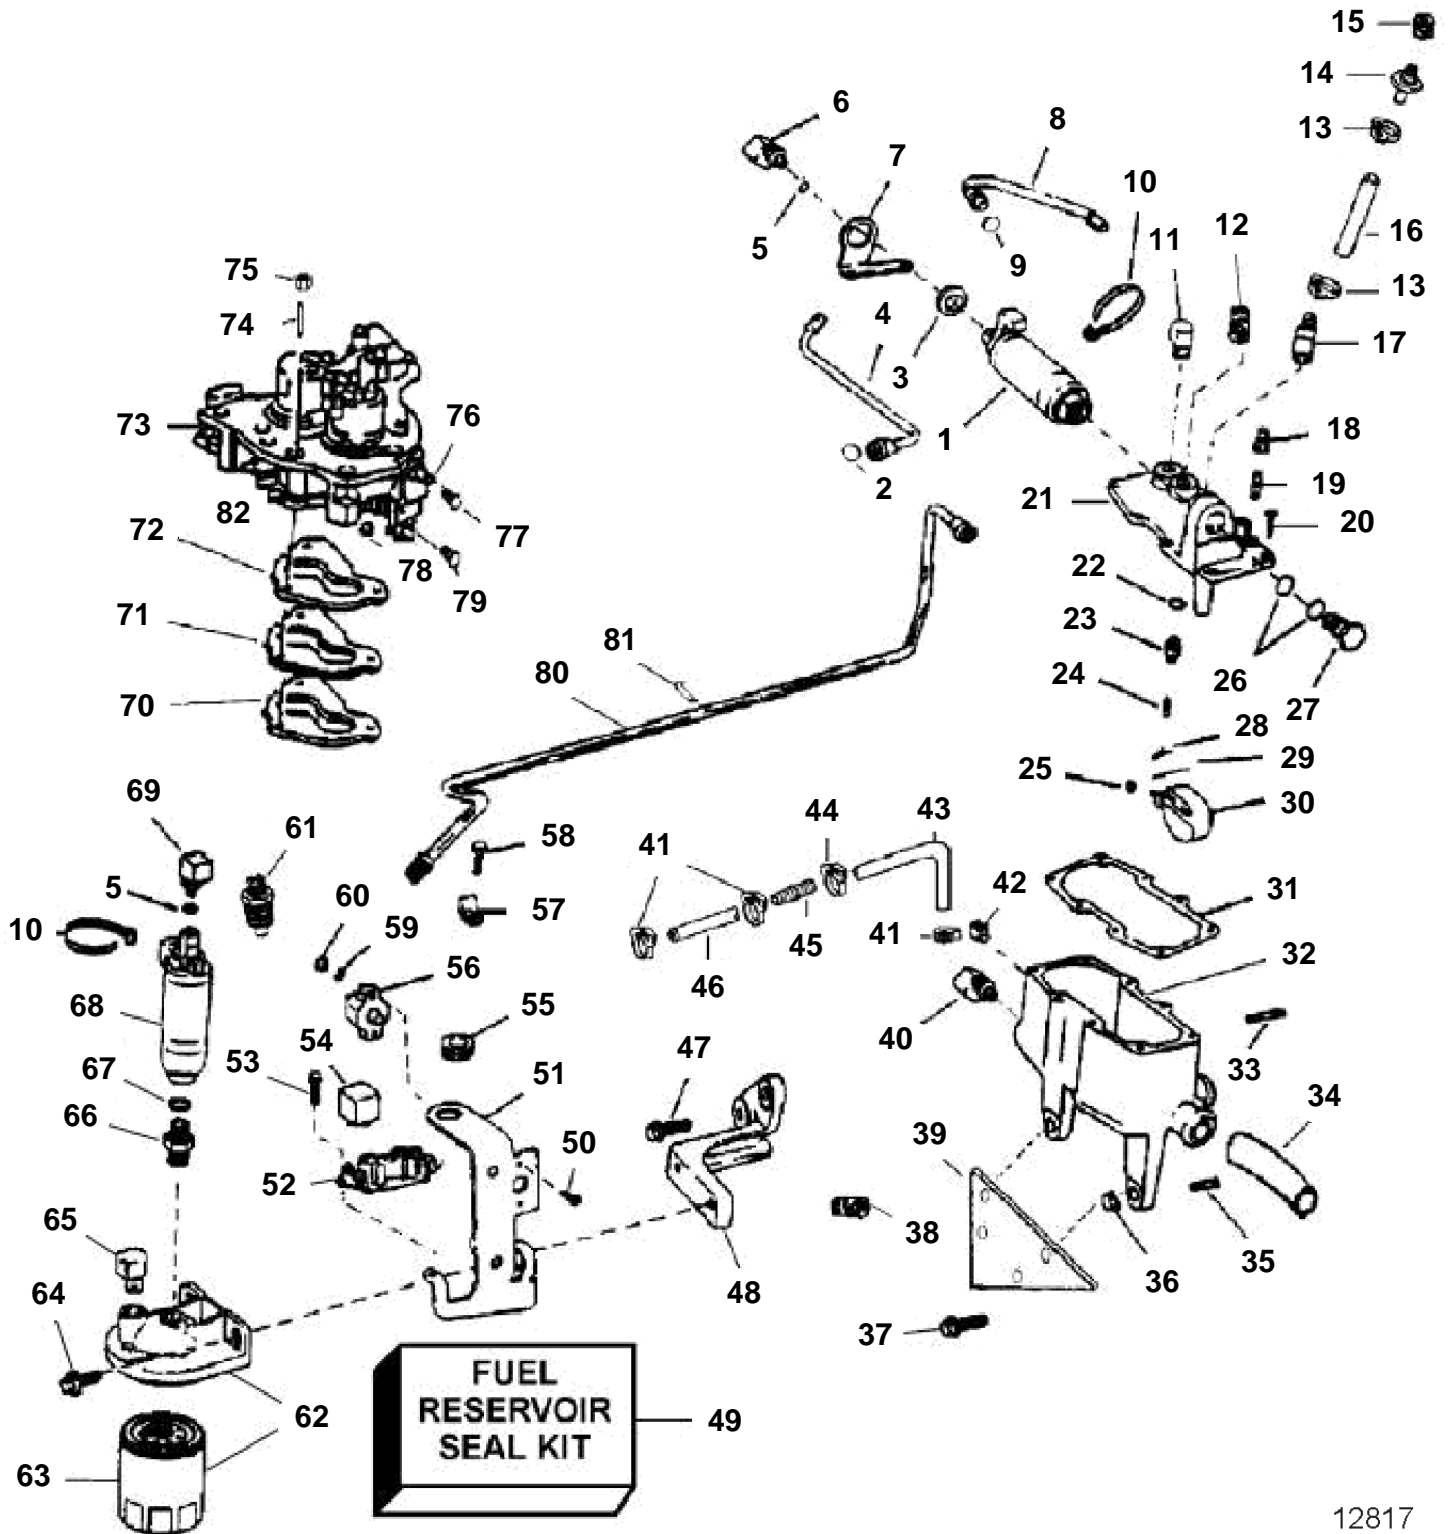

5.7GLIPLKDCE, 5.7GIPLKDCE, 5.7GIPLKECE

12817

5.7GLIPLKDCE, 5.7GIPLKDCE, 5.7GIPLKECE

REF	PART NO.	QTY	DESCRIPTION	NOTES
1		1	Fuel pump, Electric, high pressure	
	3857650	1	• Fuel pump, 1	
		1	• Seal	
2	3850424	1	O-ring, 0.375 in (9.54 mm), fuel line to TBI	
3	3852481	1	Grommet, Fuel pump to cover, reservoir assy	
4	3850277	1	Fuel pipe, HP pump to TBI	
5	3850820	1	• O-ring, Fitting	
6	3853494	1	Fitting, Fuel line	
7	3853573	1	Bracket, Fuel pump grommet	Reservoir assy
8		1	Fuel pipe, TBI to reservoir	Return
9	3850423	1	O-ring, 0.312 in (7.94 mm), fuel line to TBI	
10		2	Cable tie, Cable assy to fuel pump assy	
11	3852017	1	Adapter, Fuel line	
12	3852462	1	Fitting, TBI to reservoir	Return
	3852453	1	Fitting, Fuel pump outlet	
13	3852529	2	Clamp, Hose, pulse limiter	
14	3852225	1	Impulse limiter, Reservoir to TBI adapter	
15	3852503	1	Elbow, Pulse limiter to TBI adapter	
16	3850689	1	Hose, Reservoir to pulse limiter	
17	3853597	1	Elbow, Vent, reservoir to intake	
18	3853616	1	Protective cap, Pressure valve	
19	3854152	1	Valve, Reservoir assy	
20	3853606	8	Screw, Cover to reservoir	
21	3854405	1	Cardboard tube, Reservoir assy	
22	3853577	1	Gasket, Float needle seat	Reservoir assy
23	3853576	1	Spring seat, Float needle	Reservoir assy
24	3853578	1	Needle, Float	Reservoir assy
25	3852034	1	Retainer, Float pin	
26	3853642	2	O-ring, Retainer, fuel pump	
27	3853572	1	Retainer, Fuel pump to cover	Reservoir assy
28	3853579	1	Clip, Needle to float	Reservoir assy
29	3853622	1	Pin, Float hinge, reservoir	
30	3853575	1	Float	
31	3853574	1	Gasket, Cover	Reservoir assy
32	3854149	1	Reservoir	
33	3852052	1	Split pin	
34	3853580	1	Hose, Reservoir assy to oil cooler	
35	3853558	2	Screw, Reservoir to bracket	
36	3850657	1	Nut, Reservoir to bracket	
37	3853547	1	Screw, Vapor separator & bracket	
38	3856449	1	Fitting, Reservoir, port nipple	
39		1	Reservoir to flywheel hsg	
40	3852480	1	Elbow, Reservoir to thermostat hsg	
41	3852196	3	Clamp	
42	3852167	1	Plug, Reservoir drain	
43	3850653	1	Hose	
44	3854925	2	Clamp	
45	3850666	1	Nipple	
46	3850633	1	Hose	
47	3853326	1	Screw, Lift & fuel filter bracket to engine	
48	3853310	1	Bracket, Fuel filter	
49	3850374	1	Kit, Fuel reservoir	
50	3853620	2	Hexagon screw, Circuit breaker to bracket	
51	3856438	1	Bracket, Fuel pump & relay mounting	
52	3852210	1	Bracket	
53	3852208	2	Screw, Relay & cable assy	
54	3850403	1	Relay, Fuel pump	
55	3852481	1	Grommet, Fuel pump to bracket	
56	3854163	1	Automatic fuse, 20A, fuel pump	
57	3852231	1	Clamp, Fuel line	
58	3852115	1	Screw, Fuel line clamp to bracket	
59	3852001	1	Spring washer	
60	3852064	2	Nut, Circuit breaker terminals	Fuel pump