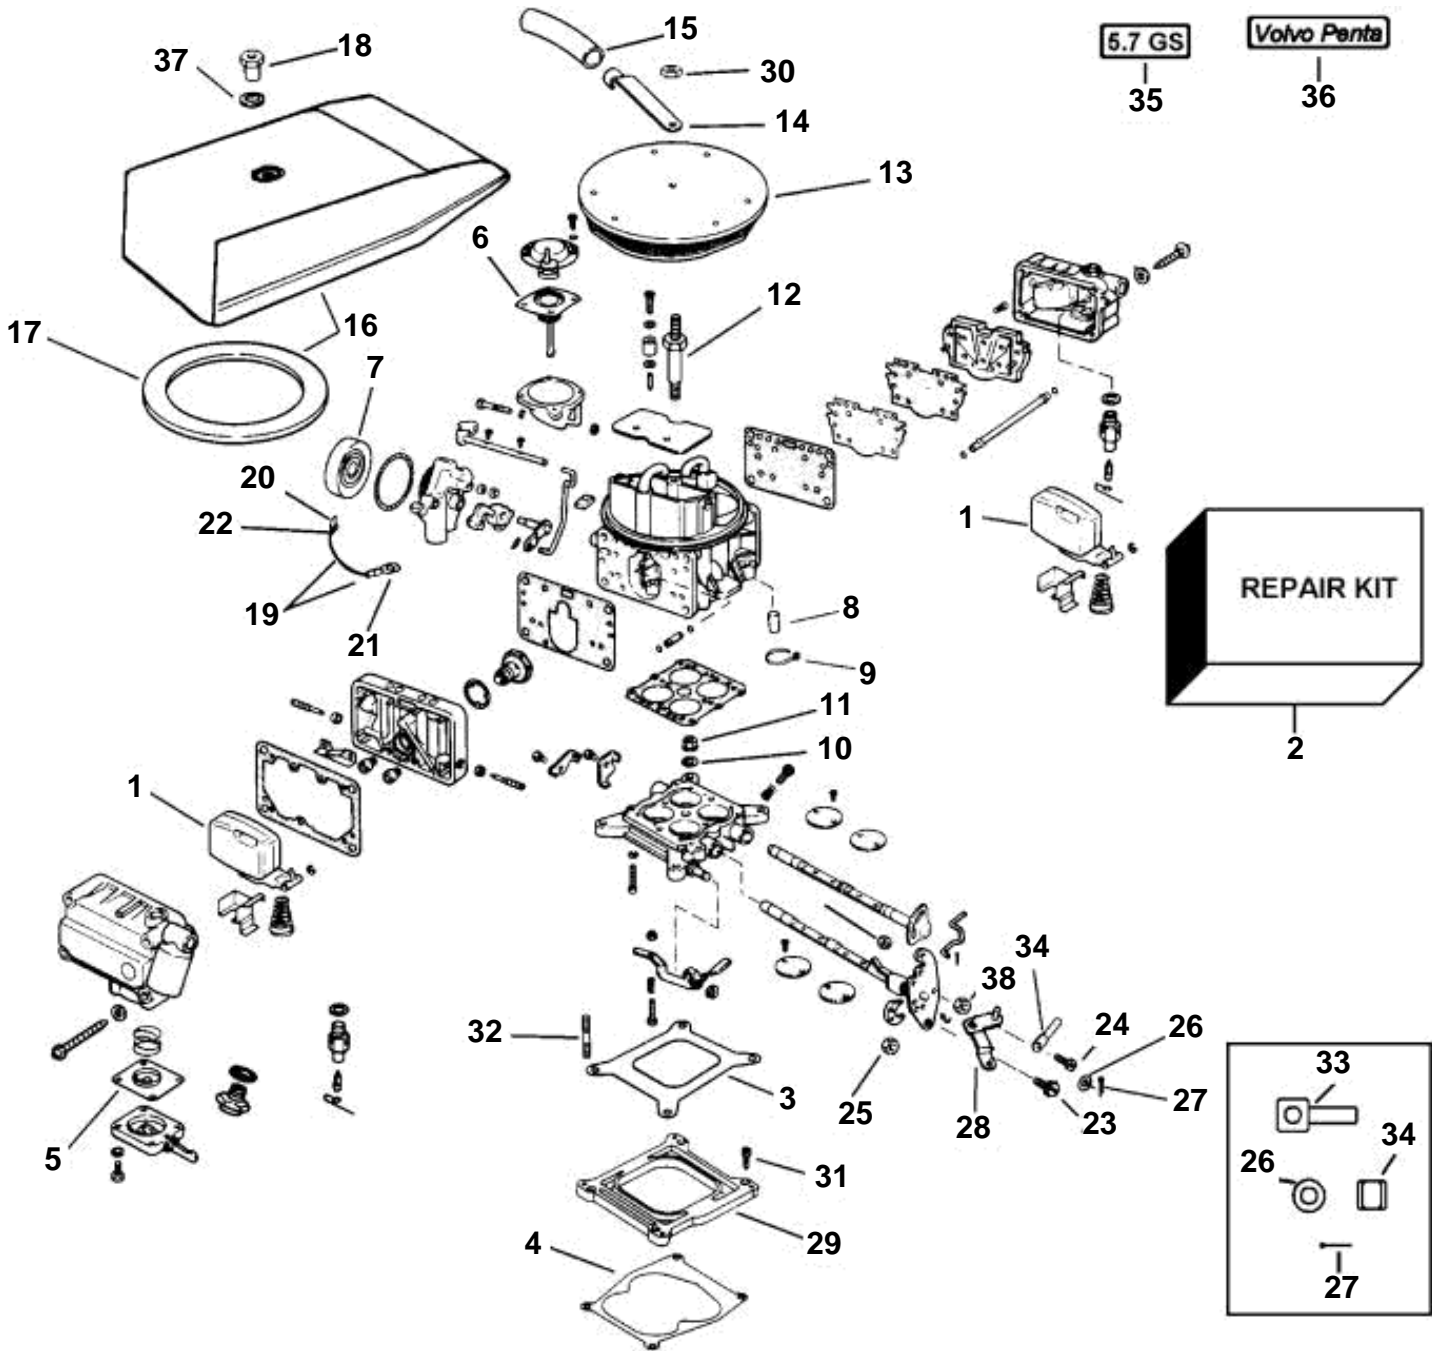

5.7GSPLKD, 5.7GSPLKE

## 5.7GSPLKD, 5.7GSPLKE

REF	PART NO.	QTY	DESCRIPTION	NOTES
1	3855279	1	Carburetor	Unnumbered parts serviced at assembly level only.
	3854019	1	• Filter	
	3853575	1	• Float	
2	3856921	1	• Repair kit	
3	3853275	1	• • Gasket	
4	3850405	1	• • Gasket	
5	3854257	1	• Diaphragm	
6		1	• Diaphragm	
7	3856920	1	• Choke	
8	3852082	1	Cardboard tube, Nipple, carburetor	
9		1	Cable tie, Nipple	
10	3852191	1	Washer, Electric choke lead	Ground
11	3852142	4	Nut, Stud, carburetor to adapter	
12		1	Stud, Flame arrestor	
13	3854026	1	Flame shield	
14	3852695	2	Connector, Hose to flame arrestor	
15	3852668	2	Hose, Flame arrestor to valve cover	
16	3850510	1	Cover, Flame arrestor	
17	3850458	3	• Spacer, Spacer	
18	3852749	1	Nut, Flame arrestor cover	
19	3853845	1	Cable, Electric choke	Ground
20	3854258	1	• Terminal, 0.250	
21	3852037	1	• Terminal, 0.312	
22	3854259	1	• Cover, Terminal	
23	3852154	1	Screw, Throttle lever to carburetor	
24	3850415	1	Screw, Throttle lever to carburetor	
25	3854468	1	Lock nut, Throttle lever	
26	3852049	1	Washer, Throttle cable to lever	
27	3852052	1	Split pin, Cable to throttle lever	
28		1	Intermediate lever, Carburetor	
29	3853278	1	Adapter, Carburetor to intake manifold	
30	3853561	1	Nut, Flame arrestor	
31	3852864	4	Screw, Adapter, carburetor to intake manifold	
32	3853373	4	Stud, Carburetor to adapter	
33	3850941	1	Adapter, Throttle cable	
34	3852014	1	Fitting, Throttle cable	
35	3850536	1	Decal	
36	3850545	1	Decal	
37	3852007	1	Washer, Nut, flame arrestor cover	
38	3853758	1	Nut, Throttle lever	