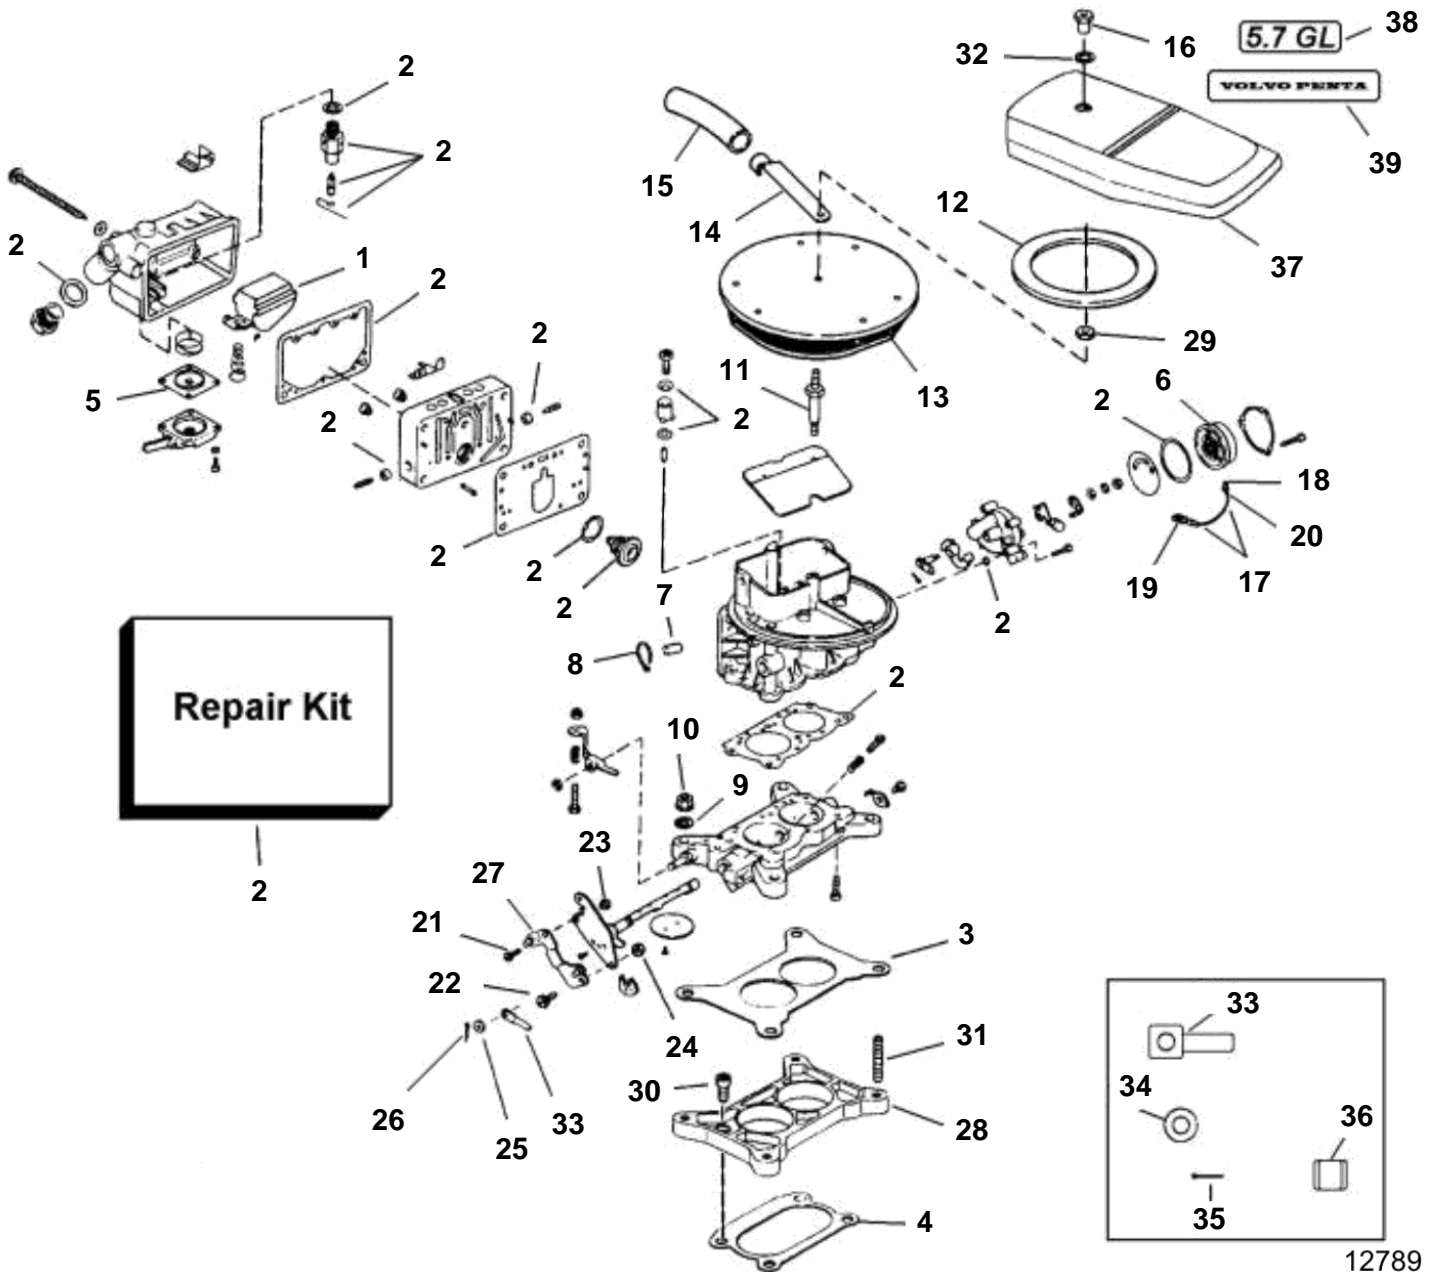

5.7GLPLKA, 5.7GLPLKD, 5.7GLPLKE, 5.7GLPLKR

5.7GLPLKA, 5.7GLPLKD, 5.7GLPLKE, 5.7GLPLKR

REF	PART NO.	QTY	DESCRIPTION	SEE SEC.	NOTES
1	3850245	1	Carburetor		Unnumbered parts serviced at assembly level only.
			• Bulletin P-23-1-1	P-23-1-1-EN	Power valve kits, Holley
1	3853575	1	• Float		
2	3854347	1	• Repair kit		
3	3853280	1	• • Gasket, Carburetor to adapter		Part of engine gasket kit
4	3853279	1	• • Gasket, Adapter to manifold		Part of engine gasket kit
5	3854257	1	• Diaphragm, Accelerator pump, carburetor		
6	3853992	1	• Choke		
7	3852082	1	Cardboard tube, Nipple, carburetor		
8		1	Cable tie, Nipple		
9	3852191	1	Washer, Electric choke lead		Ground
10	3852142	4	Nut, Stud, carburetor to adapter		
11	3853560	1	Stud, Flame arrestor & cover		
12	3850458	3	Spacer, Cover, flame arrestor		
13	3854026	1	Flame shield		
14	3852695	2	Connector, Hose to flame arrestor		
15	3852668	2	Hose, Flame arrestor to valve cover		
16	3852749	1	Nut, Flame arrestor cover		
17	3853845	1	Cable, Electric choke		Ground
18	3854258	1	• Terminal, 0.250		
19	3852037	1	• Terminal, 0.312		
20	3854259	1	• Cover, Terminal		
21	3850415	1	Screw, Throttle lever to carburetor		
22	3852154	1	Screw, Throttle lever to carburetor		
23	3853758	1	Nut, Throttle lever		
24	3854468	1	Lock nut, Screw, throttle lever to carburetor		
25	3852049	1	Washer, Throttle cable to lever		
26	3852052	1	Split pin, Cable to throttle lever		
27		1	Intermediate lever, Carburetor		
28	3853278	1	Adapter, Carburetor to intake manifold		
29	3853561	1	Nut, Flame arrestor		
30	3852864	4	Screw, Adapter, carburetor to intake manifold		
31	3853373	4	Stud, Carburetor to adapter		
32	3852007	1	Washer, Nut, flame arrestor cover		
33	3850941	1	Adapter, Throttle cable		
34	3852193	1	Washer, Pin, throttle cable to lever		
35	3852052	1	Split pin, Cable to throttle lever		
36	3852019	1	Retainer, Bracket, throttle cable		
37	3850510	1	Cover, Flame arrestor		
38	3850536	1	Decal		
39	3850545	1	Decal		