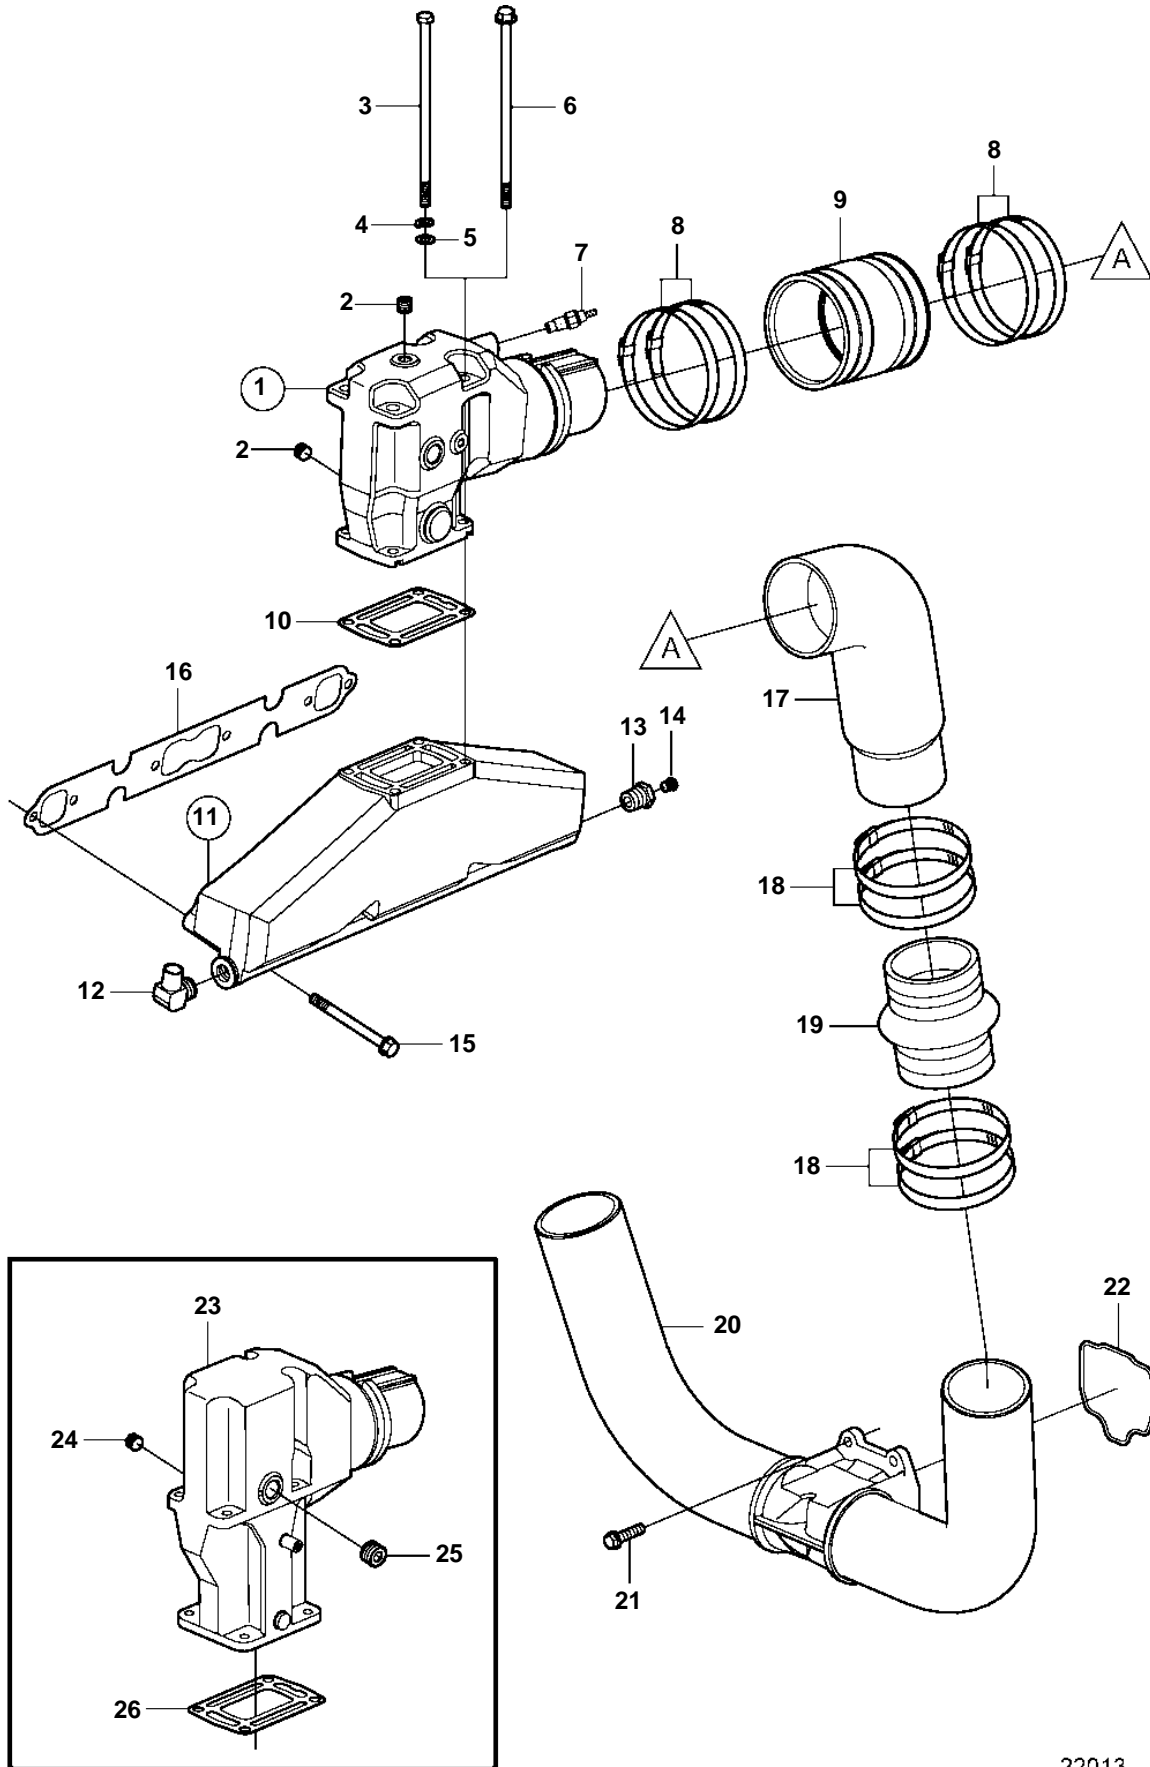

5.7GL-E, 5.0GL-E

22013

5.7GL-E, 5.0GL-E

REF	PART NO.	QTY	DESCRIPTION	SEE SEC.	NOTES
1	3863061	2	Elbow		
			• Bulletin P-25-1-5	P-25-1-5-EN	Riser Extension Kit
			• Bulletin P-25-1-4	P-25-1-4-EN	Tall Riser Options
2	3850740	4	• Plug		
3	3852830	8	Screw		Earlier prod.
4	3852002	8	Spring washer		Earlier prod.
5	980933	8	Washer		Earlier prod.
6	3808361	8	Screw		LATER PROD
7	3862500	2	Temperature sensor		
8	3863443	8	Hose clamp		
9	3852696	2	Hose		
10	3863191	1	Kit		
		2	• Gasket		
11	3857723	2	Exhaust manifold		
12	3852538	2	• Elbow		
13	3858291	2	• Reduction sleeve		
14	3850802	2	• Plug		
15	3857184	12	Flange screw		
16	3852468	2	Gasket		
17	3863189	2	Elbow		
18	3863442		Hose clamp		
19	3863450	2	Bellows		
20	3858873	1	Exhaust pipe		
21	3855472	4	Screw		
22	3587651	1	Kit		
23	3862904	X	Elbow		3.00" (76mm)
24	3850740	2	• Plug		
25	3850999	2	• Plug		
26	3863191	X	Kit		
		2	• Gasket		