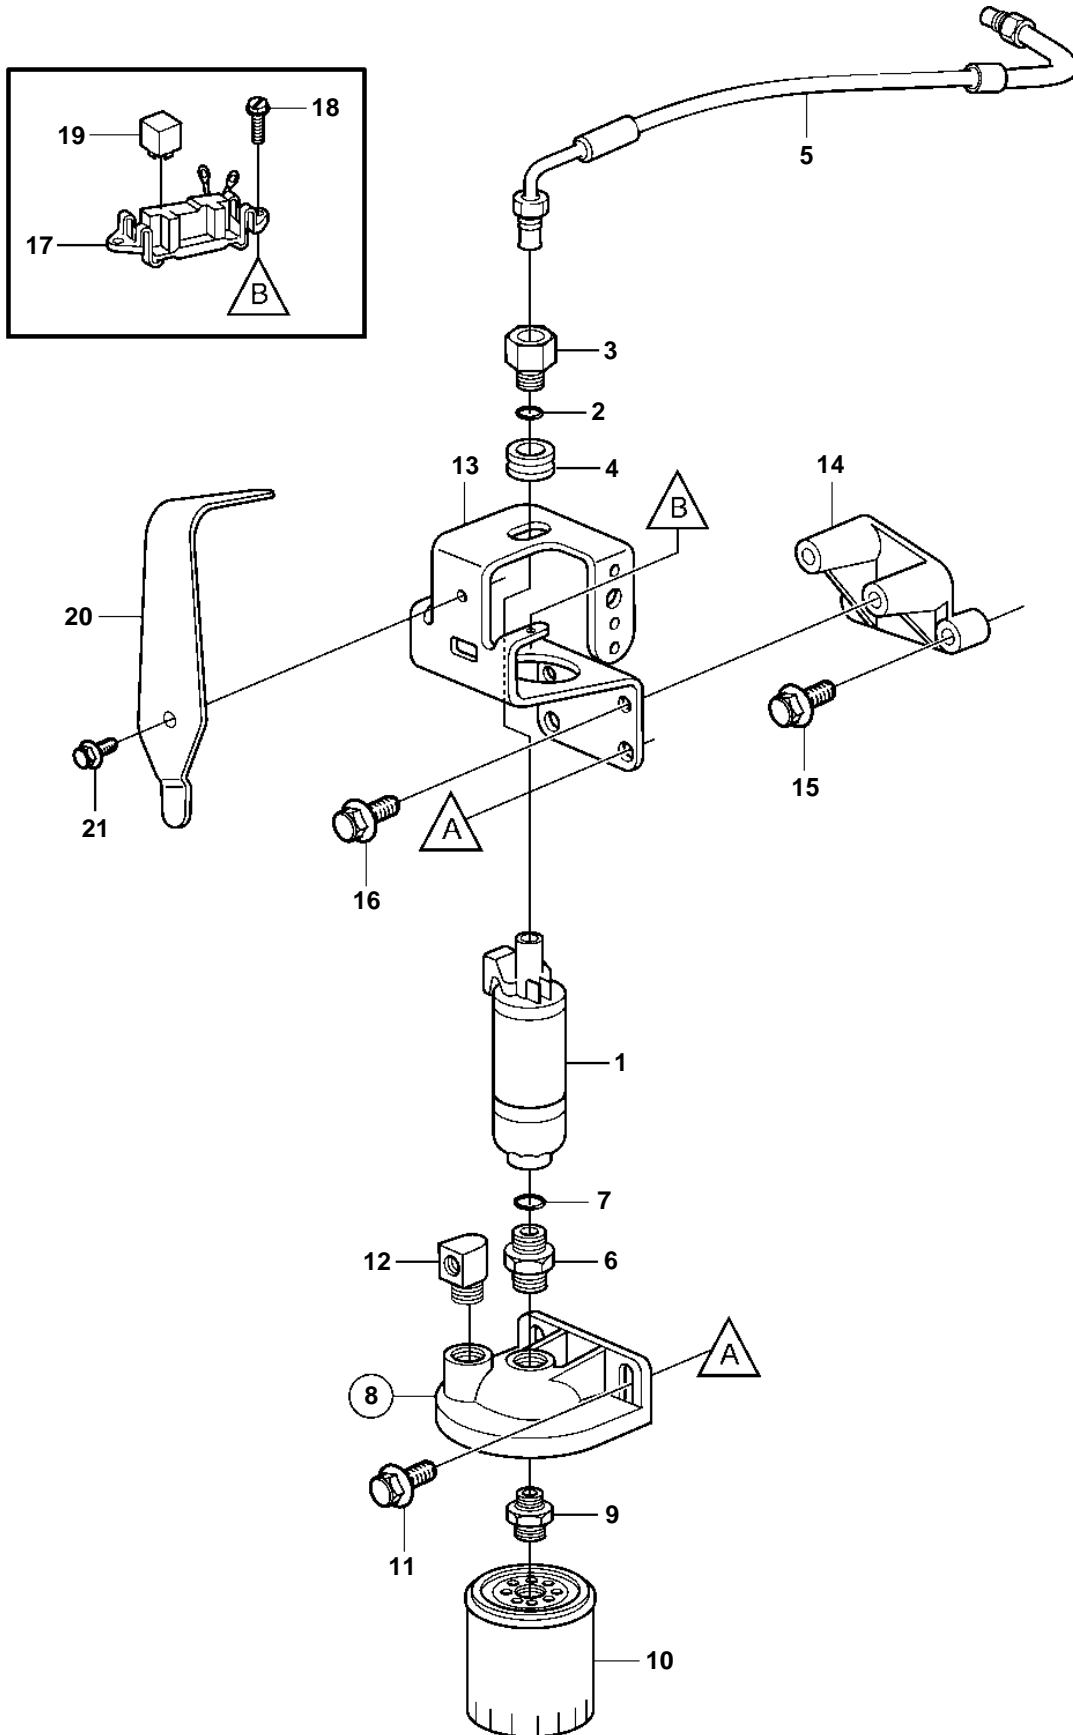

5.7GL-A, 5.7GL-B, 5.7GL-C, 5.7GL-D, 5.0GL-A, 5.0GL-B, 5.0GL-C, 5.0GL-D

5.7GL-A, 5.7GL-B, 5.7GL-C, 5.7GL-D, 5.0GL-A, 5.0GL-B, 5.0GL-C, 5.0GL-D

REF	PART NO.	QTY	DESCRIPTION	NOTES
1	3858261	1	Fuel pump	
2	3850820	1	O-ring	
3	856954	1	Nipple	
4	3858345	1	Grommet	
5	3858220	1	Fuel pipe	
6	3853493	1	Fitting	
7	3850819	1	· O-ring	
8	3850861	1	Kit	
9		1	· Connector	
10	3862228	1	· Fuel filter	
11	3853557	2	Screw	
12	3852013	1	Elbow	
13	3858233	1	Bracket	
14	3853310	1	Bracket	
15	3853326	2	Screw	
16	3853266	2	Screw	
17	3852210	1	Bracket	Included in engine harness
18	3852208	2	Screw	
19	3857533	1	Relay	Included in engine harness
20	3858255	1	Bracket	
21	3857938	1	Screw	