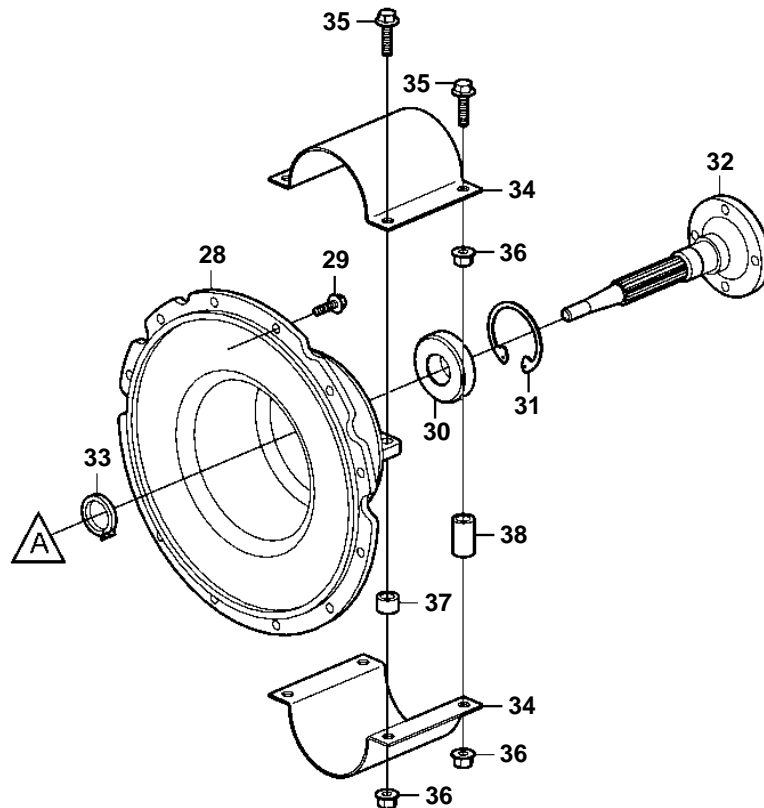

5.7GL-A, 5.7GL-B, 5.7GL-C, 5.7GL-D, 5.7GL-E, 5.0GL-A, 5.0GL-B, 5.0GL-C, 5.0GL-D, 5.0GL-E

19875

5.7GL-A, 5.7GL-B, 5.7GL-C, 5.7GL-D, 5.7GL-E, 5.0GL-A, 5.0GL-B, 5.0GL-C, 5.0GL-D, 5.0GL-E

REF	PART NO.	QTY	DESCRIPTION	NOTES
1	3851722	1	Flywheel housing	
2	3853367	4	Screw	
3	3862494	2	Stud	
4	980933	2	Washer	
5	3852046	2	Spring washer	
6	971074	4	Hexagon nut	
7	982679	2	Toothed washer	
8	3858437	1	Rubber coupling	
9	3861383	6	Stud	
10	3853273	6	Nut	
11	3860697	1	Bushing	
12	3854604	1	Cover	
13	3852421	6	Screw	
14	3851758	2	Adapter kit	Earlier prod.
15	965187	8	Flange screw	
16	955551	2	Hexagon screw	
17	941909	2	Spring washer	
18	950355	2	Lock nut	
19	841247	2	Dowel	
20	857251	2	Rubber cushion	
21	955860	4	Hexagon nut	
22	955902	2	Washer	
23	941914	2	Spring washer	
24		2	Bracket	LATER PROD
25		2	Pin	
26	965222	2	Flange screw	
27	971098	2	Flange lock nut	
28	3851727	1	Bearing housing	
29	946752	11	Flange screw	
30	181877	1	Ball bearing	
31	914540	1	Snap ring	
32	3851724	1	Adapter kit	
33	914465	1	Snap ring	
34		2	Adapter kit	
35	965192	4	Flange screw	L=40mm
	948039	4	Flange screw	L=65mm
36	971099	6	Flange lock nut	Earlier prod.
	977938	4	Flange lock nut	LATER PROD
37	983740	8	Spacer sleeve	L=10mm
38	983741	4	Spacer sleeve	L=33mm