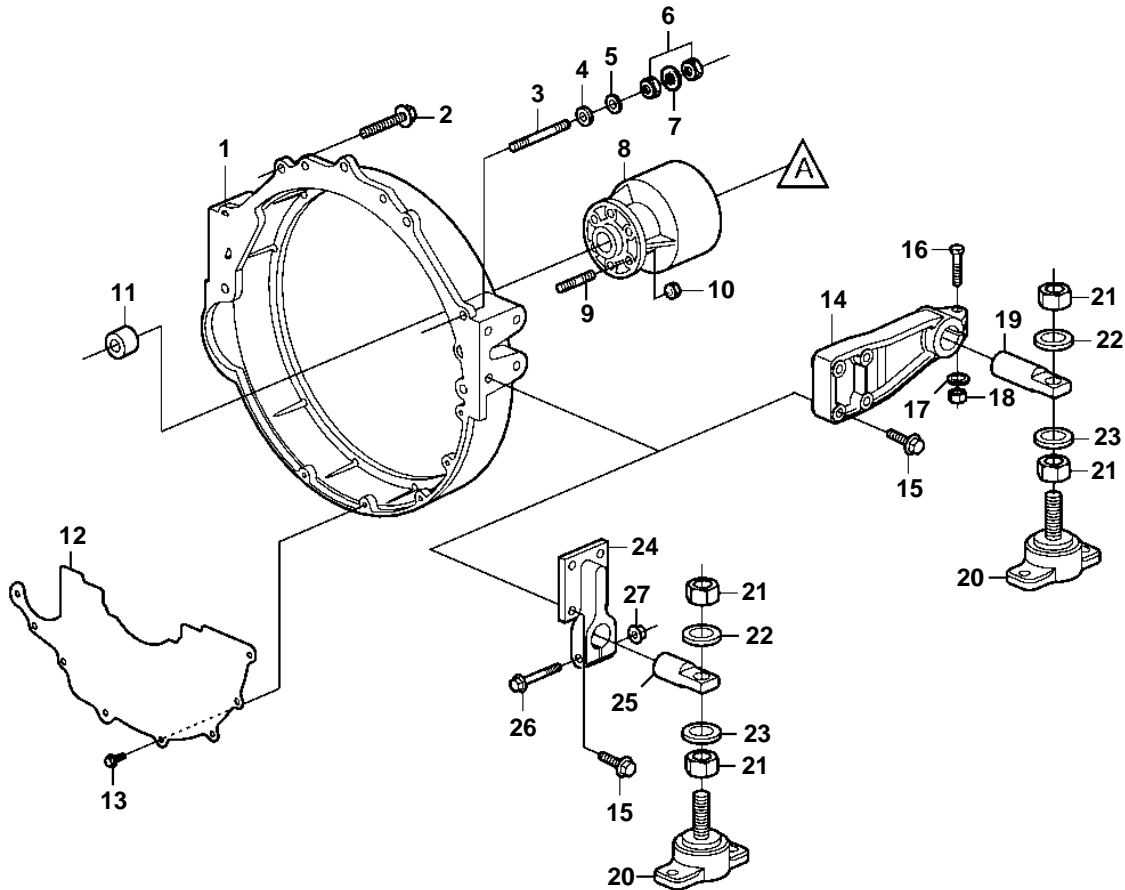

5.7GL-A, 5.7GL-B, 5.7GL-C, 5.7GL-D, 5.7GL-E, 5.0GL-A, 5.0GL-B, 5.0GL-C, 5.0GL-D, 5.0GL-E

19875

5.7GL-A, 5.7GL-B, 5.7GL-C, 5.7GL-D, 5.7GL-E, 5.0GL-A, 5.0GL-B, 5.0GL-C, 5.0GL-D, 5.0GL-E

REF	PART NO.	QTY	DESCRIPTION	NOTES
1	3851722	1	Flywheel housing	
2	3853367	4	Screw	
3	3862494	2	Stud	
4	980933	2	Washer	
5	3852046	2	Spring washer	
6	971074	4	Hexagon nut	
7	982679	2	Toothed washer	
8	3858437	1	Rubber coupling	
9	3861383	6	Stud	
10	3853273	6	Nut	
11	3860697	1	Bushing	
12	3854604	1	Cover	
13	3852421	6	Screw	
14	3851758	2	Adapter kit	Earlier prod.
15	965187	8	Flange screw	
16	955551	2	Hexagon screw	
17	941909	2	Spring washer	
18	950355	2	Lock nut	
19	841247	2	Dowel	
20	857251	2	Rubber cushion	
21	955860	4	Hexagon nut	
22	955902	2	Washer	
23	941914	2	Spring washer	
24		2	Bracket	LATER PROD
25		2	Pin	
26	965222	2	Flange screw	
27	971098	2	Flange lock nut	
28	3851727	1	Bearing housing	
29	946752	11	Flange screw	
30	181877	1	Ball bearing	
31	914540	1	Snap ring	
32	3851724	1	Adapter kit	
33	914465	1	Snap ring	
34		2	Adapter kit	
35	965192	4	Flange screw	L=40mm
	948039	4	Flange screw	L=65mm
36	971099	6	Flange lock nut	Earlier prod.
	977938	4	Flange lock nut	LATER PROD
37	983740	8	Spacer sleeve	L=10mm
38	983741	4	Spacer sleeve	L=33mm