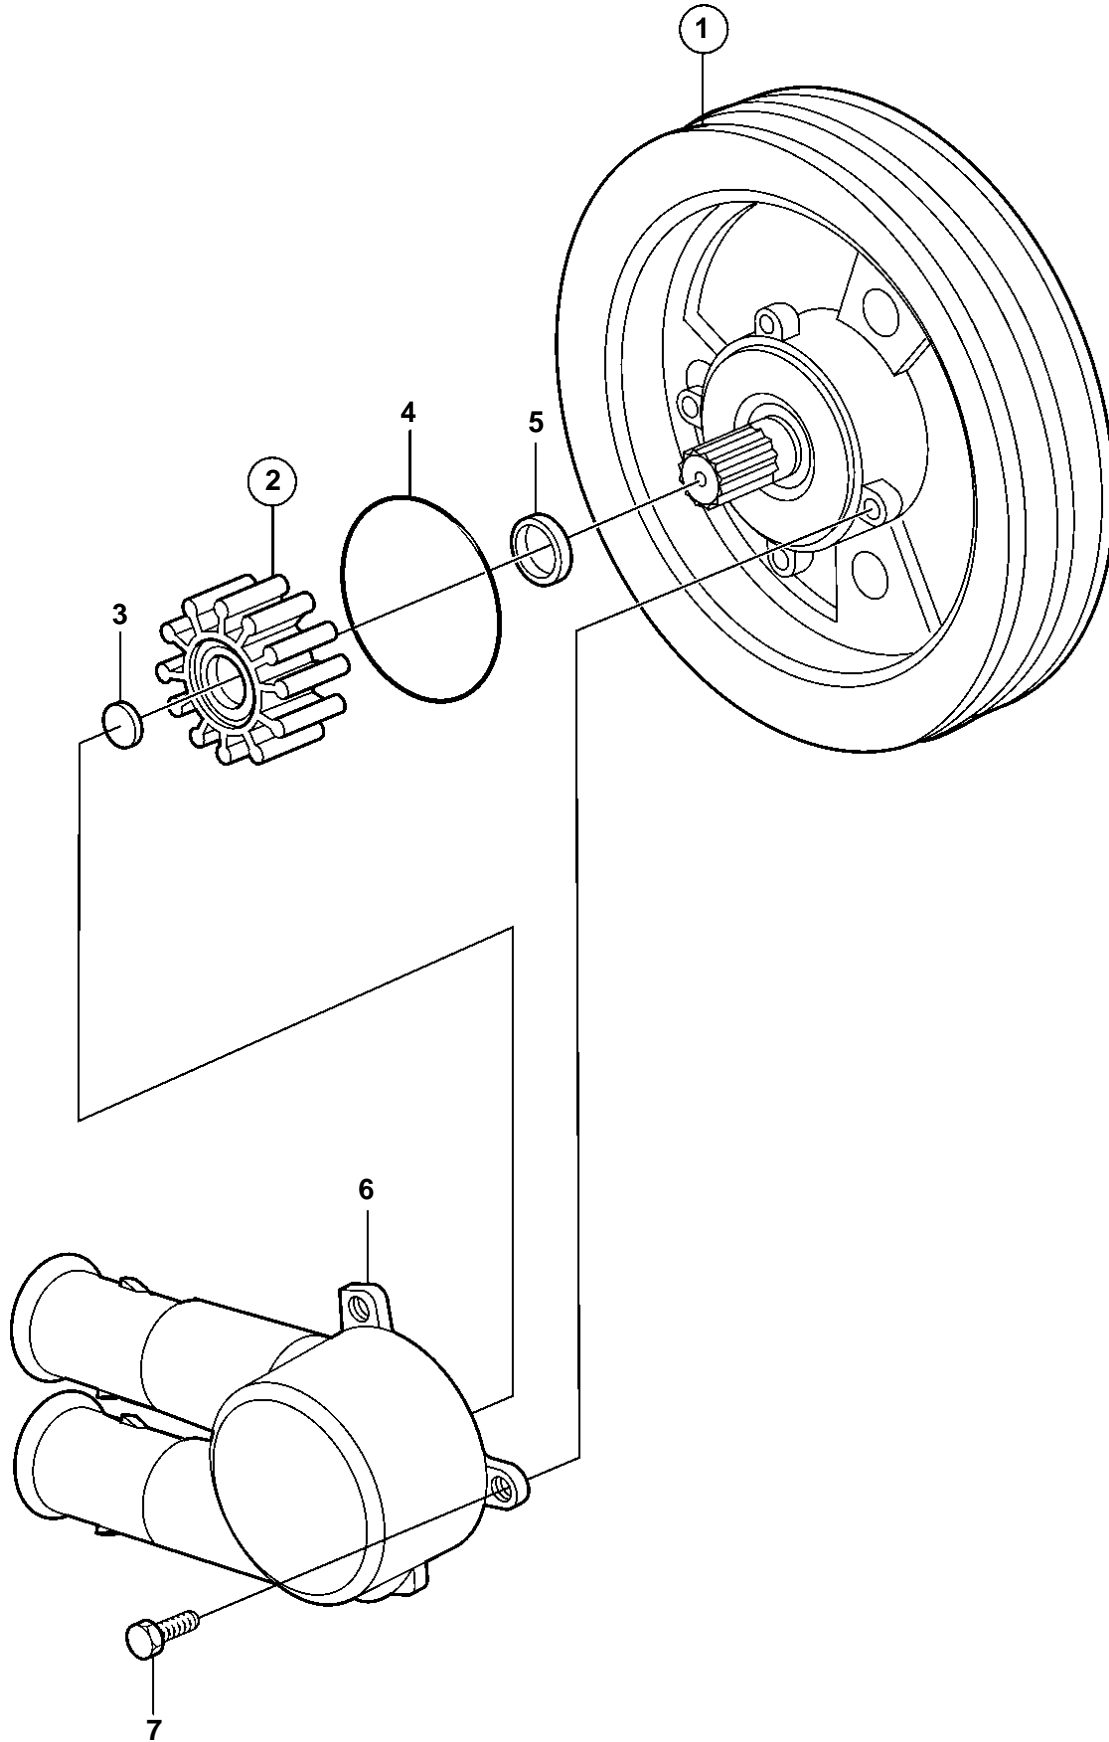

5.7GL-A, 5.7GL-B, 5.7GL-C, 5.7GL-D, 5.7GL-E, 5.0GL-A, 5.0GL-B, 5.0GL-C, 5.0GL-D, 5.0GL-E

20172

5.7GL-A, 5.7GL-B, 5.7GL-C, 5.7GL-D, 5.7GL-E, 5.0GL-A, 5.0GL-B, 5.0GL-C, 5.0GL-D, 5.0GL-E

REF	PART NO.	QTY	DESCRIPTION	SEE SEC.	NOTES
1	3862487	1	Pump		Earlier prod.
	3812697	1	Pump		LATER PROD
2	3862567	1	· Kit		
			· Bulletin P-26-6-2	P-26-6-2-EN	Impeller kits, Gas, to 2005
3	827019	1	· · Washer		
4	3858938	1	· · O-ring		
5	827247	1	· Sealing ring		
6	3858115	1	· Housing		
7	3587445	4	· Screw		