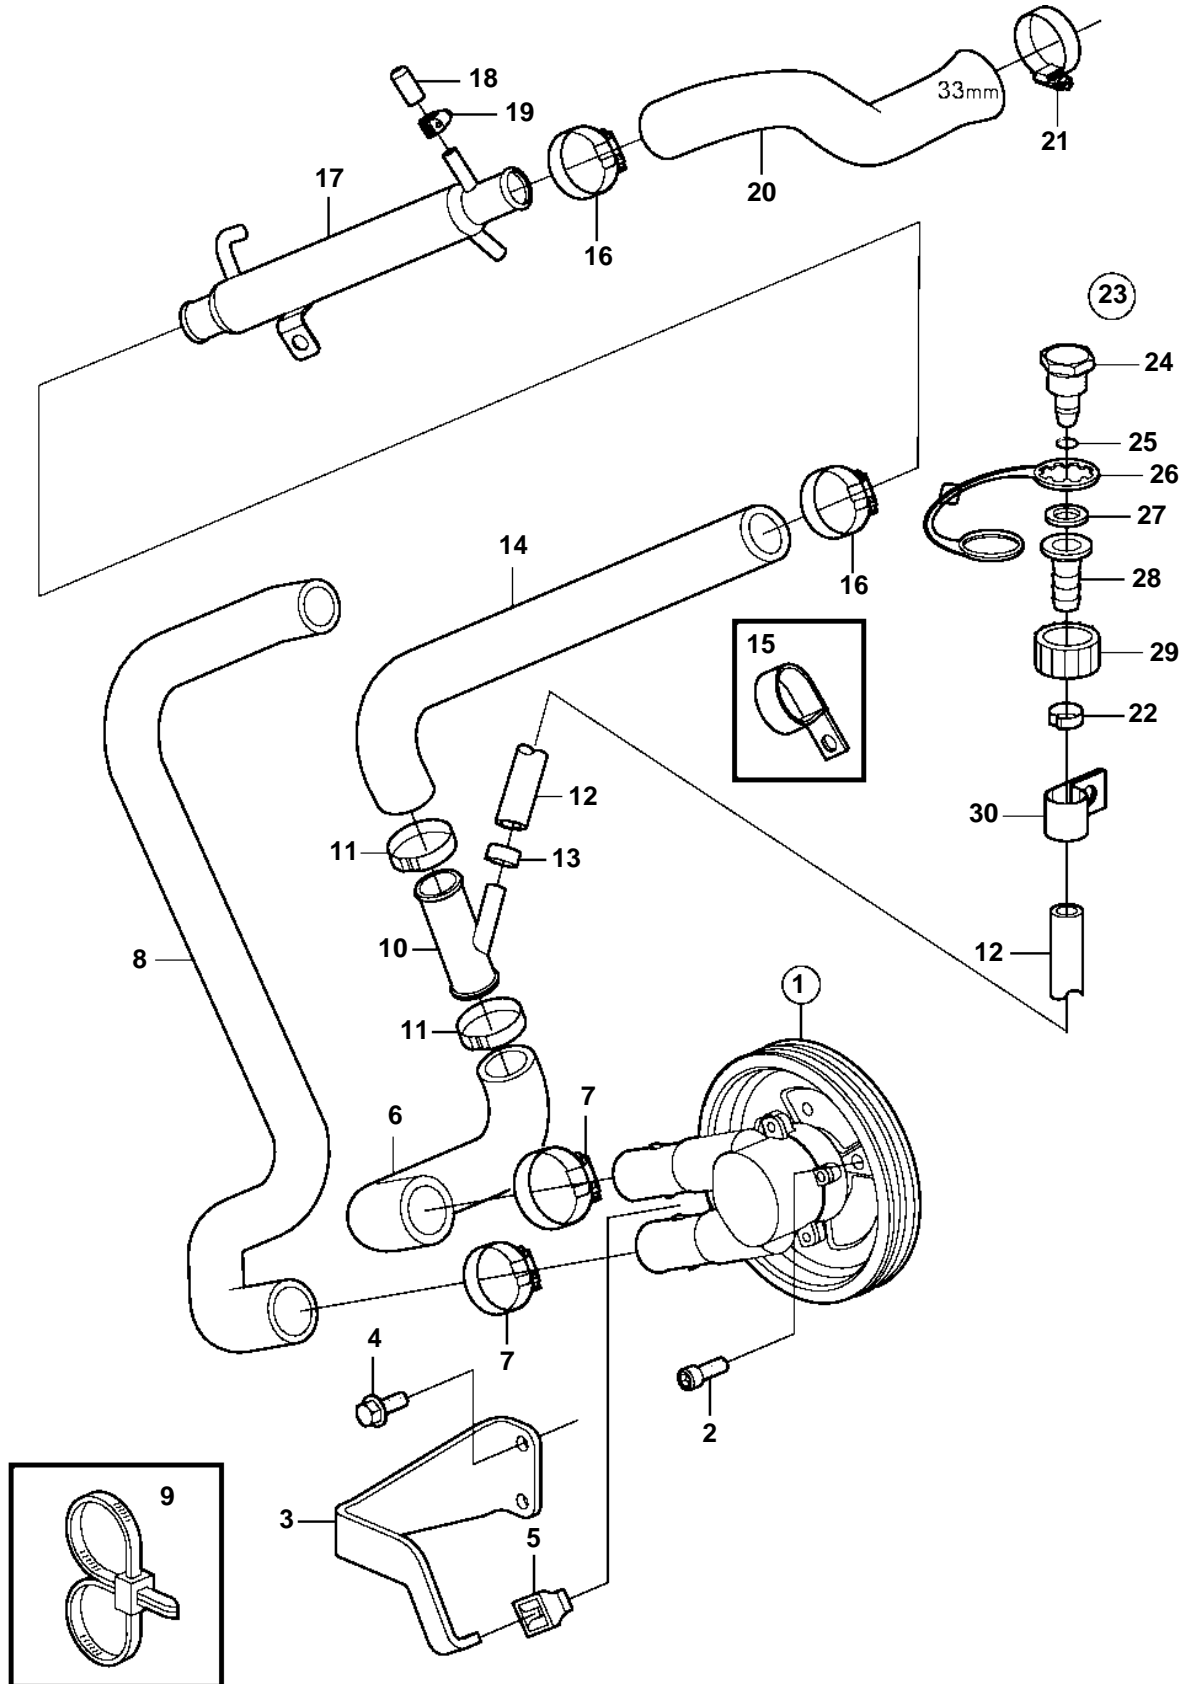

5.7GL-E, 5.0GL-E

5.7GL-E, 5.0GL-E

REF	PART NO.	QTY	DESCRIPTION	SEE SEC.
1	3812697	1	Pump	6928
2	3857939	3	Screw	
3	3858241	1	Stay	
4	3860163	2	Screw	
5	3857954	1	Stop lug	
6	3862542	1	Hose	
7	3863440	2	Hose clamp	
8	3858237	1	Hose	
9	3850115	1	Retainer	
10	3862699	2	T-pipe	
11	982645	2	Clamp	
12	3862901	1	Hose	
13	983168	1	Clamp	
14	3862543	1	Hose	
15	3853312	1	Clamp	
16	3863444	2	Hose clamp	
17	3862629	1	Oil cooler	
18	3856766	1	Cardboard tube	
19	3860413	1	Hose clamp	
20	3808262	1	Hose	
21	3812302	1	Hose clamp	
22	983146	1	Clamp	
23	3807440	1	Connector	
24		1	· Cap	
25	942978	1	· O-ring	
26	3862082	1	· Retainer	
27	3807664	1	· Washer	
28		1	· Connector	
29		1	· Connector	
30	3862891	1	Attaching clamp	