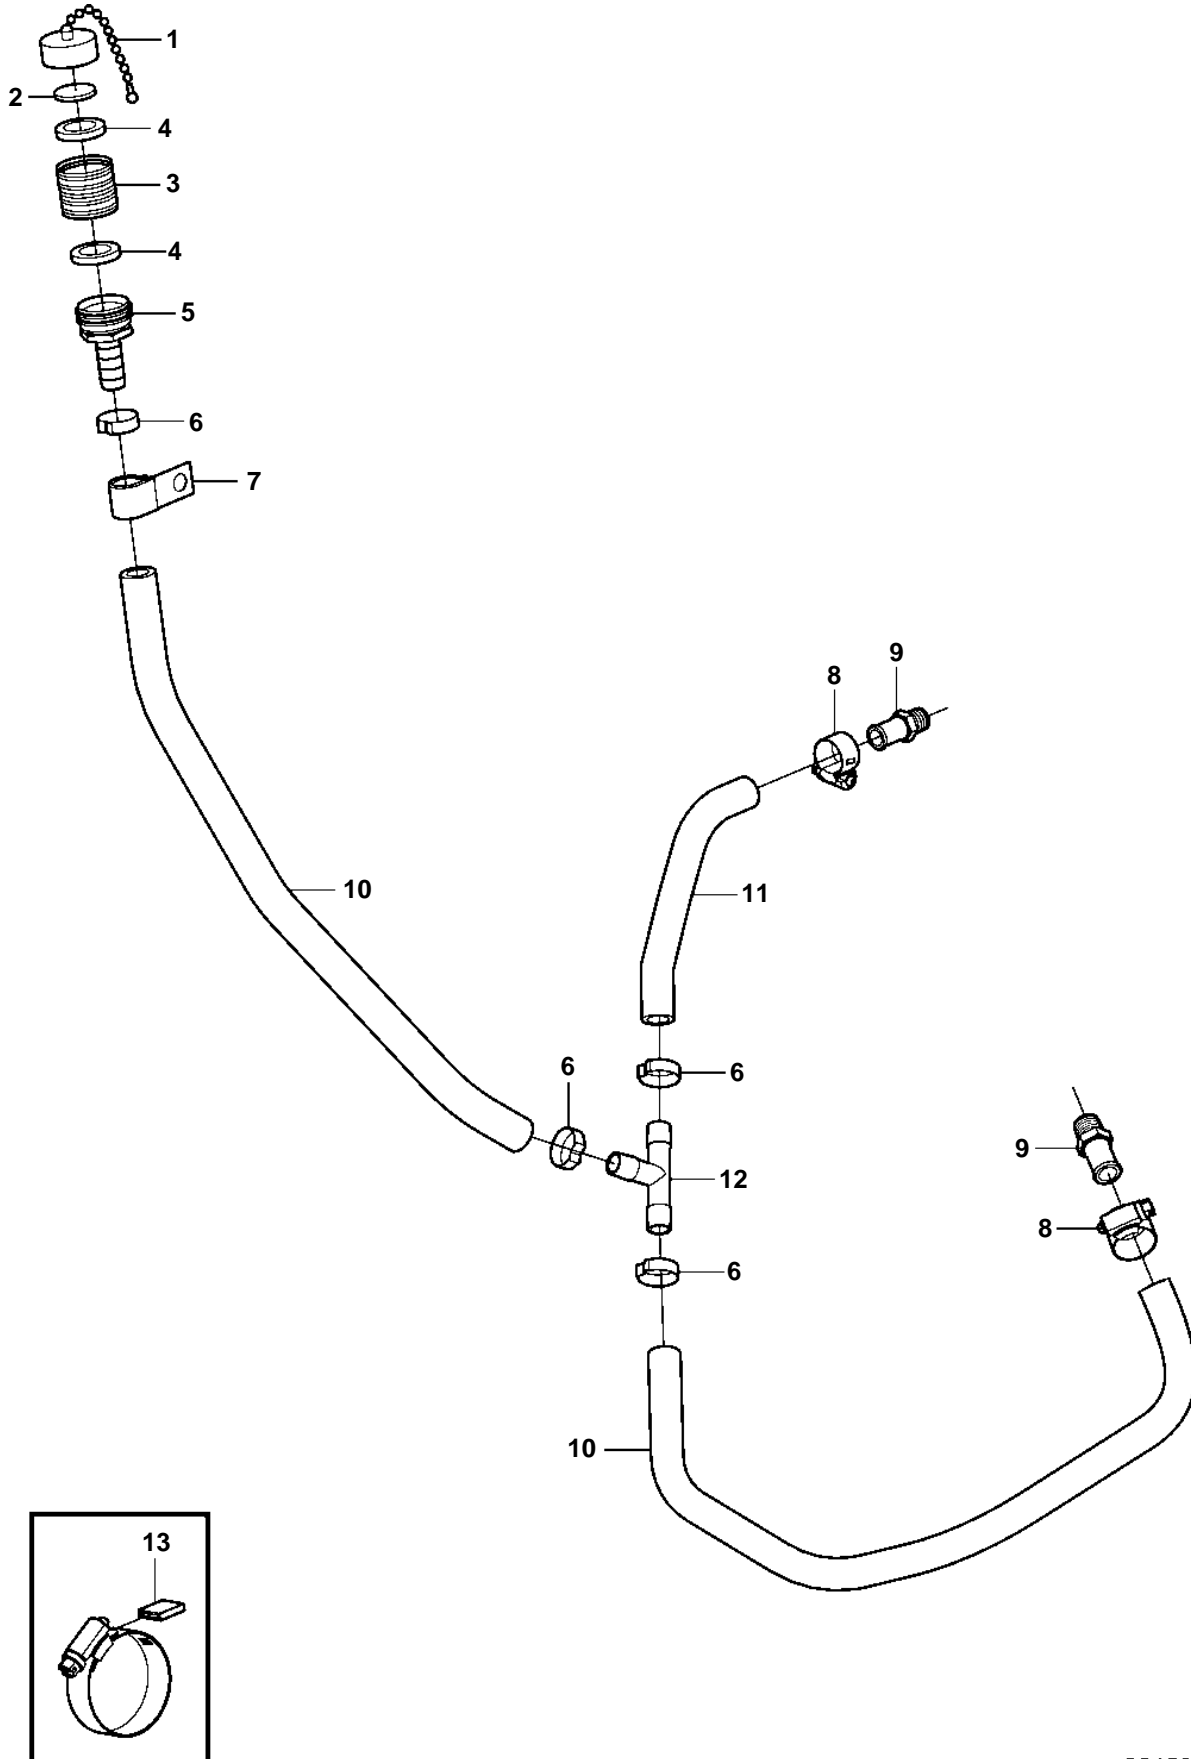

5.7GL-A, 5.7GL-B, 5.0GL-A, 5.0GL-B

5.7GL-A, 5.7GL-B, 5.0GL-A, 5.0GL-B

REF	PART NO.	QTY	DESCRIPTION	NOTES
1	3853783	1	Cardboard tube	
2	3852426	1	Sealing	
3	3861960	1	Compression fitting	
4	3862079	2	Gasket	
5	3858503	1	Fitting	
6	983146	4	Clamp	
7	3852434	1	Clamp	
8	3853794	2	Hose clamp	
9	3858501	2	Nipple	
10	3857823	2	Hose	L=540mm
11	3861916	1	Hose	L=150mm
12	3862000	1	Compression fitting	
13	3858532	X	Cover	W=0.465" (11.8mm)