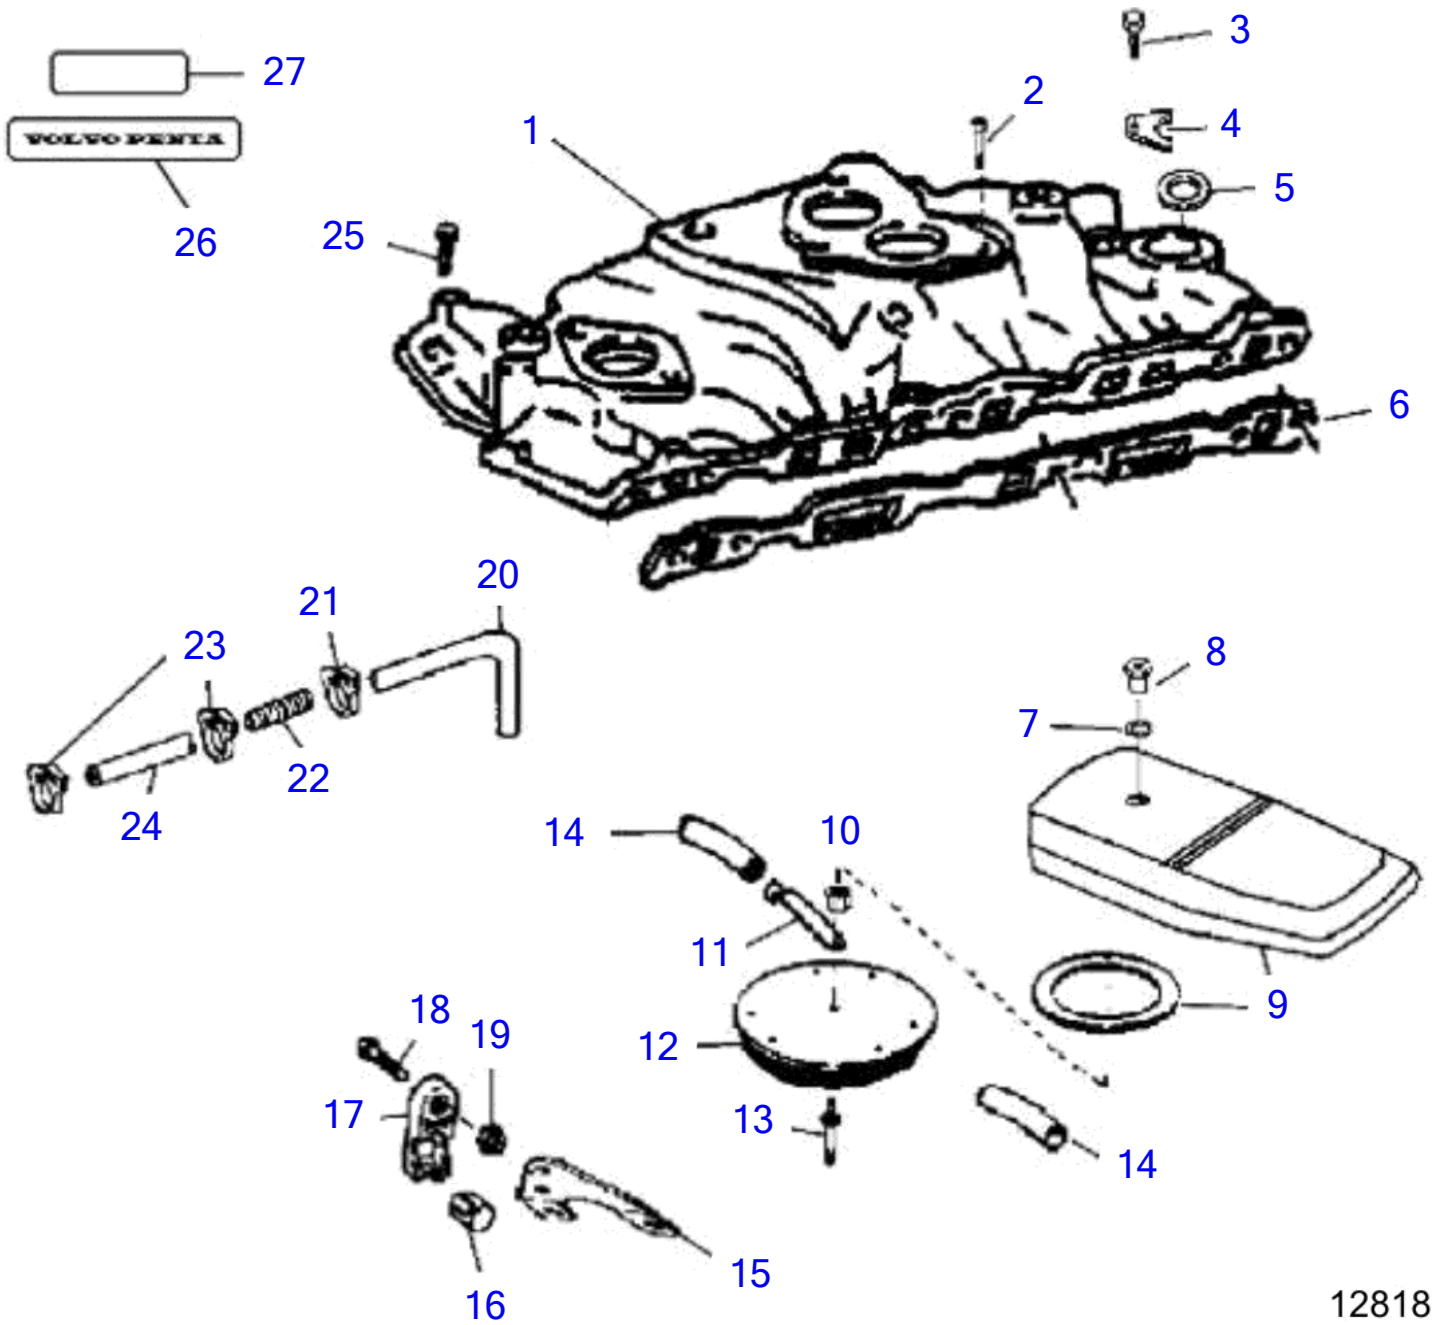

5.7GIPHUS

12818

5.7GIPHUS

REF	PART NO.	QTY	DESCRIPTION	NOTES
1	(3854532)	1	Manifold	Obsolete part
2	3852008	4	Screw, TBI adapter to manifold	
3	3856129	1	Bolt, distributor clamp	
4	3852108	1	Clamp, distributor	
5	3852109	1	Gasket, distributor	
6	(3854269)	1	Intake gasket kit, manifold	Obsolete part
7	3852007	1	Washer, nut, flame arrestor cover	
8	3852749	1	Nut, flame arrestor cover	
9	(3850510)	1	Cover, flame arrestor	Obsolete part
	(3850458)	2	· Pad, cover, flame arrestor	Obsolete part
10	(3853561)	1	Nut, flame arrestor	Obsolete part
11	(3852695)	2	Connector, hose to flame arrestor	Obsolete part
12	(3850280)	1	Flame shield	Obsolete part
13	(3850274)	1	Stud, flame arrestor	Obsolete part
14	3852435	1	Hose, flame arrestor to valve cover	
	(3852668)	1	Hose, flame arrestor to valve cover	Obsolete part
15	(3850228)	1	Bracket, throttle cable to intake manifold	Obsolete part
16	3852019	1	Retainer, throttle cable	
17	3850266	1	Anchor, throttle cable	
18	(3852048)	1	Screw, anchor, throttle cable to bracket	Obsolete part
19	3852193	1	Washer	
20	3850653	1	Hose, antisiphon valve to reservoir	
21	3854925	2	Hose clamp, hose, antisiphon valve	
22	(3850666)	1	Nipple, hoses, thermostat hsg to reservoir	Obsolete part
23	3852196	3	Hose clamp, hose, antisiphon valve	
24	(3850633)	1	Hose, antisiphon valve to thermostat hsg	Obsolete part
25	3856132	8	Bolt	L=35mm
	3856131	4	Bolt	L=38mm
26	(3854980)	1	Decal, cover, flame arrestor	Obsolete part, Volvo Penta
27	3855085	1	Decal, cover, flame arrestor	5.7Gi