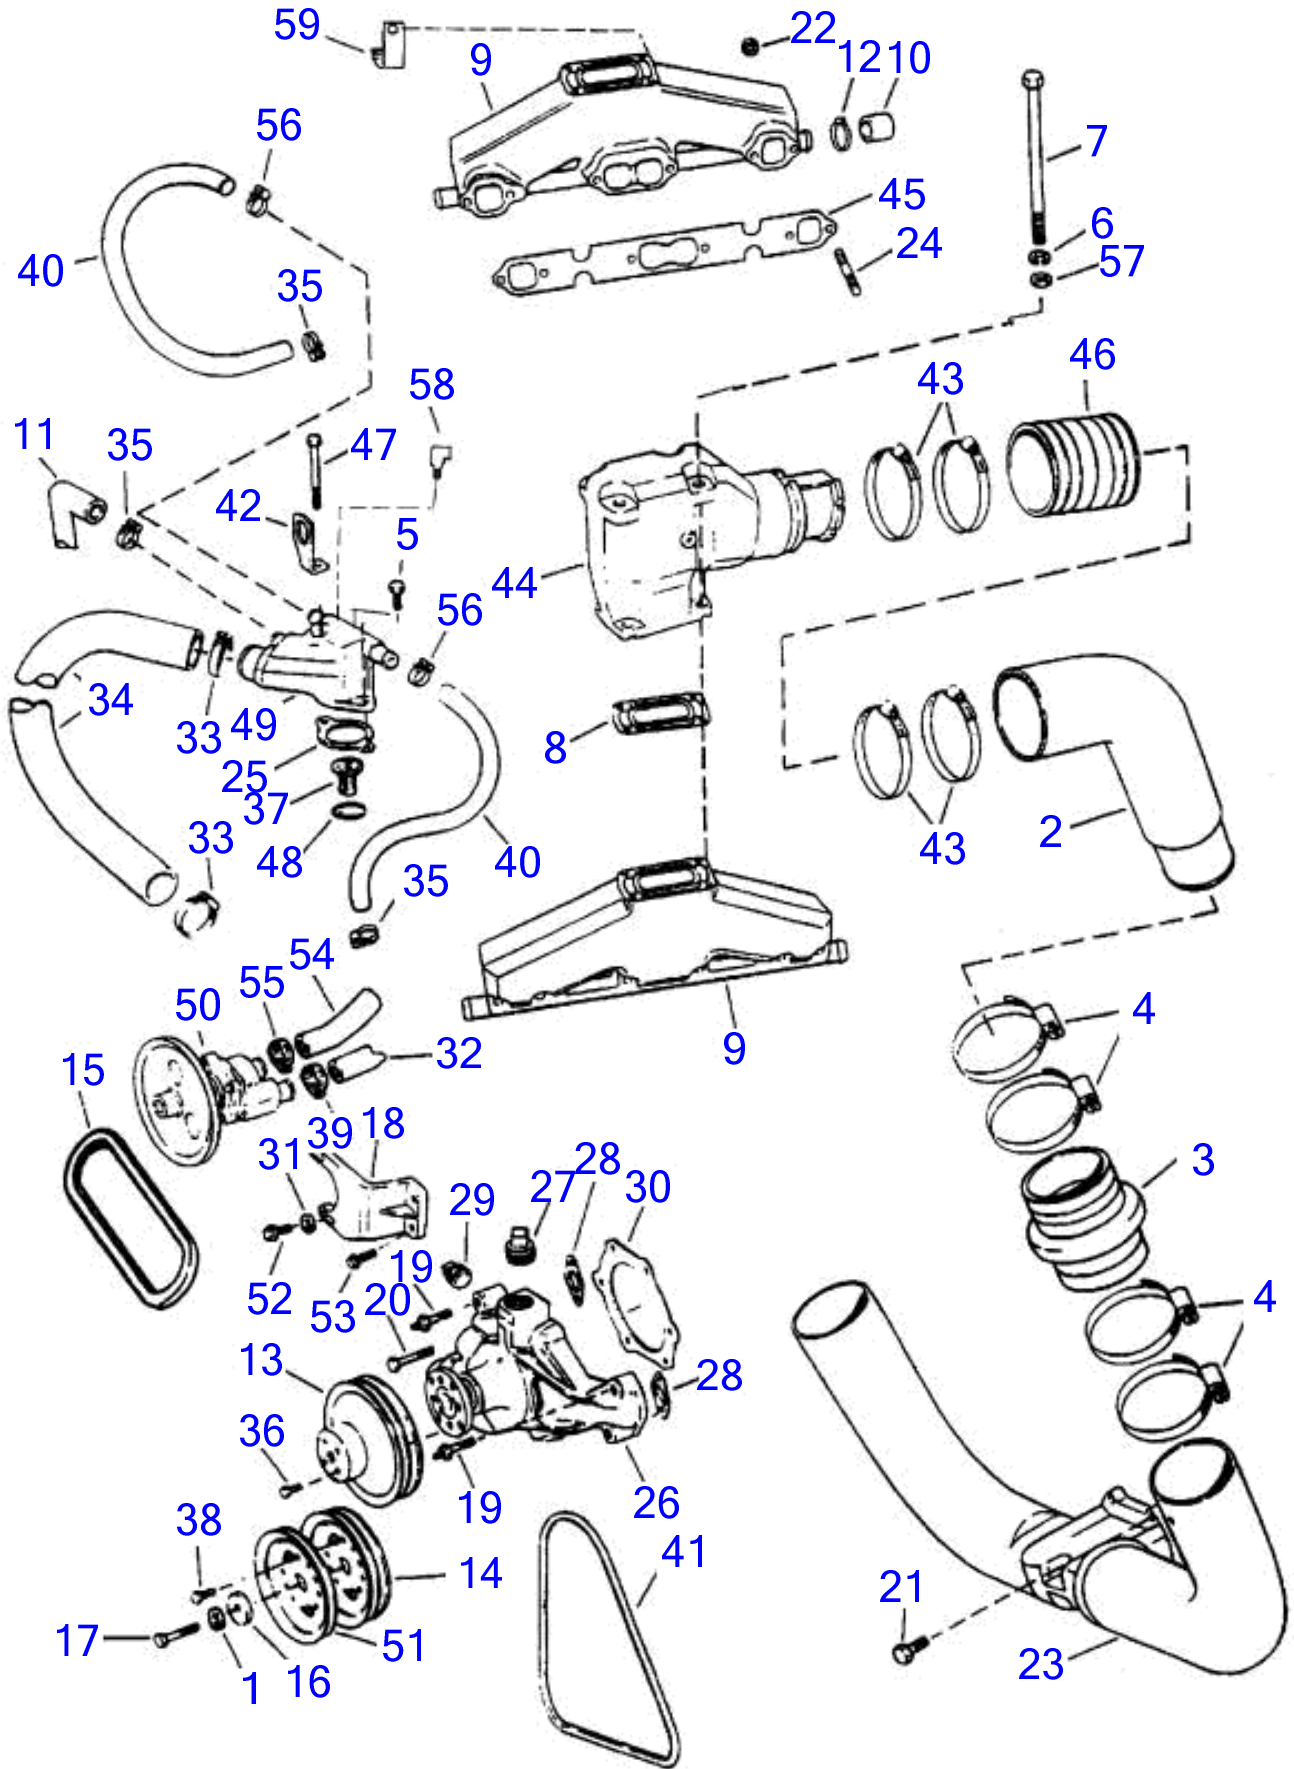

5.7GIPHUS

5.7GIPHUS

REF	PART NO.	QTY	DESCRIPTION	SEE SEC.	NOTES
1	3852046	1	Spring washer, pulley		
2	3850214	2	Exhaust pipe		
3	3852742	2	Hose, exhaust pipe, lower		
4	3852604	8	Hose clamp, hose to exhaust pipe		
5	3853401	1	Flange screw, housing to manifold		
6	3852002	8	Spring washer, high rise to manifold		
7	3852830	8	Screw, high rise to manifold		
8	3850496	2	Gasket, elbow		
			• Bulletin P-25-1-1	P-25-1-1-EN	Riser Gasket Replaced
9	3852374	2	Manifold		
10	3852476	2	Cardboard tube, manifold		
11	3850363		Hose		
12	3852602	2	Hose clamp, manifold cap		
13	3852220	1	Pulley, water pump		
14	3852137	1	Pulley, crankshaft		
15	3852336	1	V-belt, water pump		
16	3852110	1	Washer, harmonic balancer		
17	3852131	1	Screw, harmonic balancer		
18	(3852284)	1	Bracket, water pump		Obsolete part
19	3852507	3	Stud, water pump		
20	3853539	1	Bolt, water pump, lower (rh)		
21	3855472	4	Flange screw, pipe to gimbal		
22	3853404	12	Nut, manifold stud to engine		
23	3851000	1	Exhaust pipe		
24	3852467	12	Stud, manifold to engine		
25	3852111	1	Gasket, thermostat housing		
26	3853850	1	Circulation pump		
27	3850802	2	• Plug, 1 inch		
28	3852477	2	• Gasket, pump to block		
29	(3852135)	1	• Plug, 3/4 in		Obsolete part
30	3850595	1	• Gasket, water pump cover		
31	(3852054)	2	Washer, water pump		Obsolete part
32	(3850361)	1	Hose, transom to water pump		Obsolete part
33	3852098	2	Hose clamp, hose		
34	3852288	1	Hose, water pump to thermostat		
35	3852602	3	Hose clamp, hose		
36	3853390	1	Screw, pulley to pump		
37	3852216	1	Thermostat		
38	(3853418)	3	Screw, crankshaft pulley		Obsolete part
39	3850422	1	Hose clamp, water hose, inlet		
40	3852746	2	Hose, thermostat to manifold*		
41	3853368	1	V-belt, alternator		
42	(3852649)	1	Bracket, center lift		Obsolete part
43	3853860	8	Hose clamp, hose, high rise		
44	3855270	2	Exhaust pipe		
			• Bulletin P-25-1-5	P-25-1-5-EN	Riser Extension Kit
44	3850740	2	• Plug		
45	3852468	2	Gasket, manifold to engine		
46	3852696	2	Hose, high rise to elbow		
47	3853391	1	Flange screw, housing to manifold		
48	3852071	1	O-ring, thermostat		
49	3850360	1	Housing		
50	3851623	1	Sea water pump		
51	3852505	1	Pulley, water pump		
52	3853397	2	Screw, water pump to bracket		
53	3853326	2	Flange screw, bracket to engine		
54	3850362	1	Hose, raw water pump to reservoir		
55	3853786	1	Hose clamp, water pump, outlet		
56	3853780	2	Hose clamp, hose		
57	3852058	5	Washer		
58	3853598	1	Elbow, thermostat housing		
59	857045	1	Attaching clamp, water hose, cooler to thermostat		