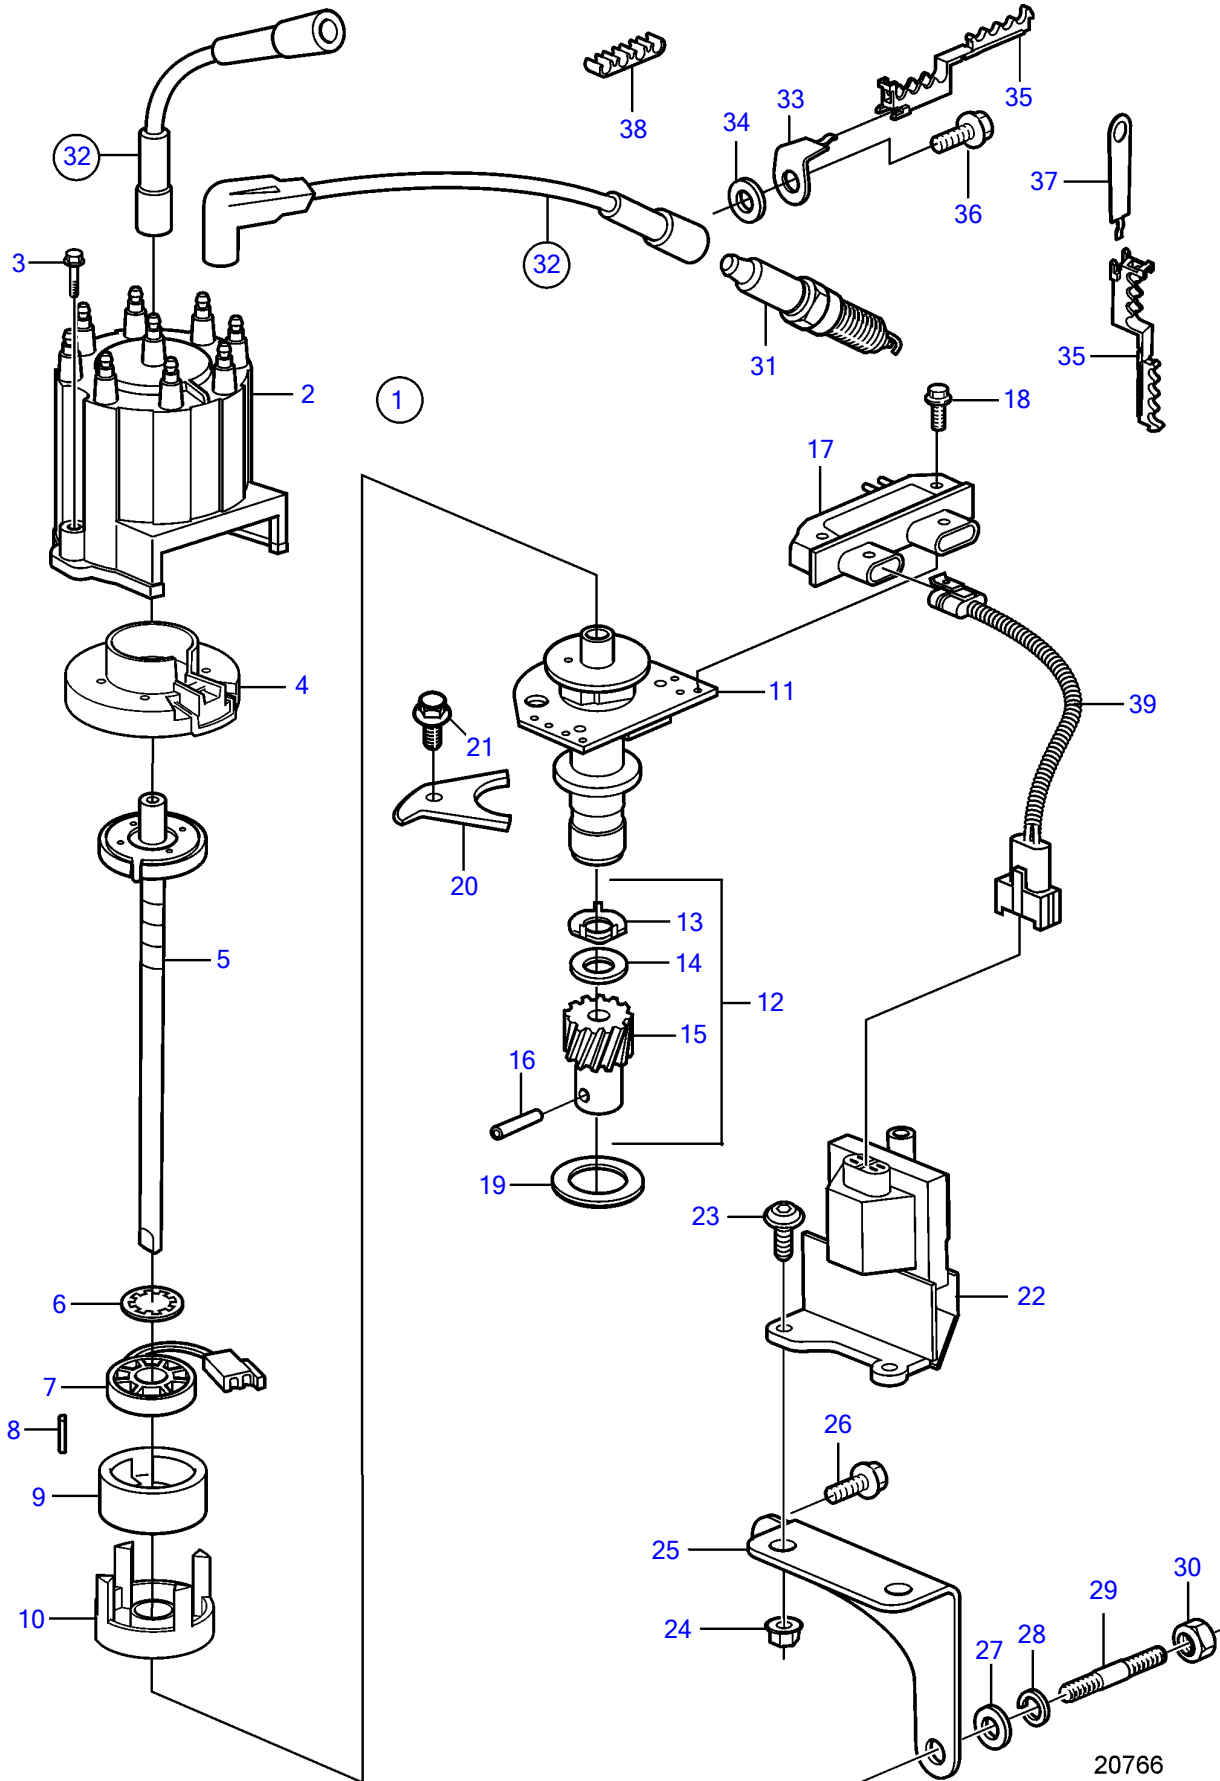

5.7GIPHUS

Upd:2014-12-17

20766

20766

7797018-28-35351

## 5.7GIPHUS

REF	PART NO.	QTY	DESCRIPTION	NOTES
1	3850399	1	Distributor	
2	3854548	1	• Distributor cap	
3	3853318	2	• Screw	
4	3862014	1	• Rotor	
5	3855596	1	• Spindle	
6	3853317	1	• Retainer	
7	3854001	1	• Coil	
8	3853316	1	• Locating pin	
9	3854552	1	• Shield	
10	3854309	1	• Pole shoe	
11		1	• Housing	Not sold separately
12	(3854557)	1	• Repair kit	Obsolete part
13		1	• • Washer	Not sold separately
14		1	• • Washer	Not sold separately
15		1	• • Gear	Not sold separately
16		1	• • Pin	Not sold separately
17	3854003	1	• Module	
18	3853319	2	• Screw	
19	3852109	1	Gasket	
20	3852108	1	Clamp	
21	(3853557)	1	Flange screw	Obsolete part
22	3854002	1	Coil	
23	3857448	2	Cross recessed screw	
24	3852051	2	Nut	
25	3850429	1	Bracket	
26	3853266	1	Flange screw	
27	980933	2	Washer	
28	3852002	1	Spring washer	
29		1	Stud	
30	(3852065)	1	Nut	Obsolete part
31	3851861	2	Spark plug kit	4 pack
	3851860	1	Spark plug kit	24 pack
32	3851819	1	Ignition cable kit	
	3857167	1	Cable kit	
33	3856052	2	Bracket	
34	980933	1	Washer	
35	3852619	2	Retainer	
36	(3853557)	2	Flange screw	Obsolete part
37	3856053	2	Bracket	
38	(3852491)	1	Retainer	Obsolete part, 4 wire
	3852492	1	Retainer	3 wire, Not shown
39	3854084	1	Cable	