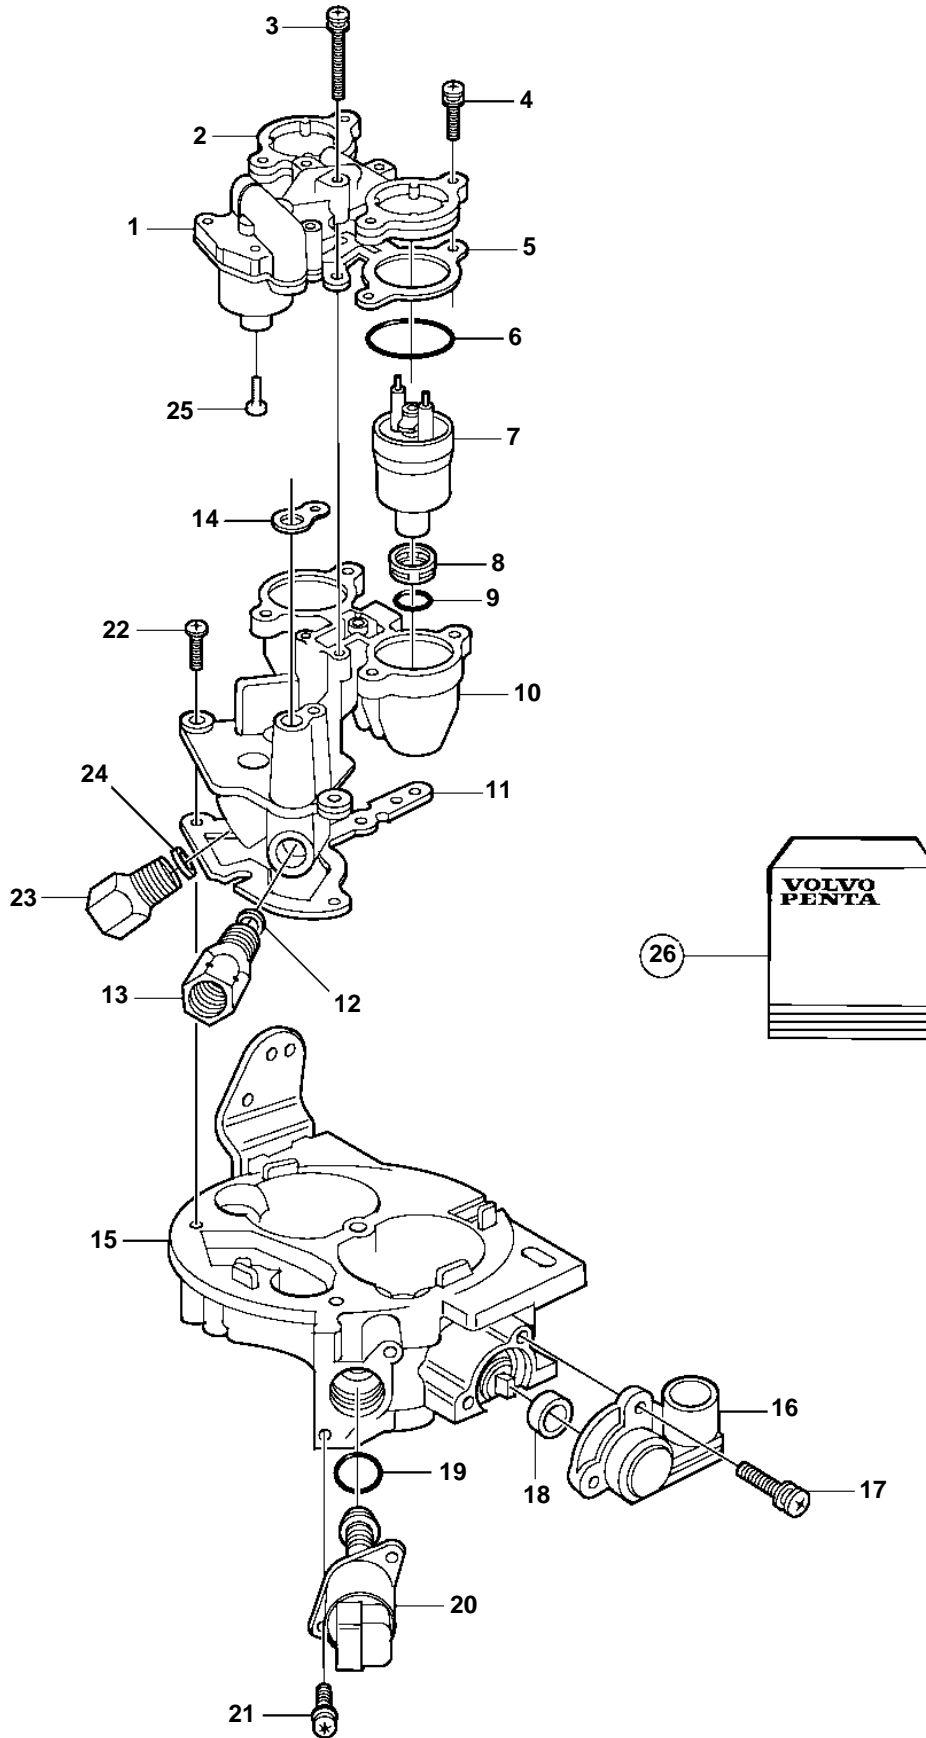

5.7GIPHUS

5.7GIPHUS

REF	PART NO.	QTY	DESCRIPTION
1	3850354	1	Throttle body
		1	· Fuel press regulator
2		1	· Cover, fuel meter
3		3	· Screw, long
4		5	· Screw, short
5		1	· Throttle body
6		2	· O-ring, fuel injector
7		2	· Injector, fuel
8		2	· Filter, fuel injector
9		2	· Filter
10	3855188	1	· Repair kit, fuel meter
11		1	· Gasket
12		1	· Gasket
13		1	· Nut, fuel line
14		1	· Gasket, fuel meter
15	3855183	1	· Throttle body, base
16		1	· Position sensor, Throttle
17		2	· Screw
18		1	· Seal
19		1	· O-ring
20		1	· lac valve
21		2	· Screw
22		3	· Screw
23		1	· Nut, fuel line
24		1	· Gasket
25		4	· Screw
26	3855179	1	Repair kit, 5, 6, 8, 9, 11, 14, 19, 24
		1	Repair kit, 1, 2, 3, 4, 5, 6, 7, 8, 9, 10
	3855181	1	Repair kit, 1, 2, 5, 14
	3855182	1	Injector, 5, 6, 7, 8, 9, 11, 14
	3855184	1	Repair kit, 16, 18
	3855185	1	Repair kit, 19, 20
	3855186	1	Repair kit, 12, 13, 23, 24
	3855187	1	Repair kit, 3, 4, 17, 21, 22
	3855189	1	Repair kit, 5, 6, 8, 9, 15