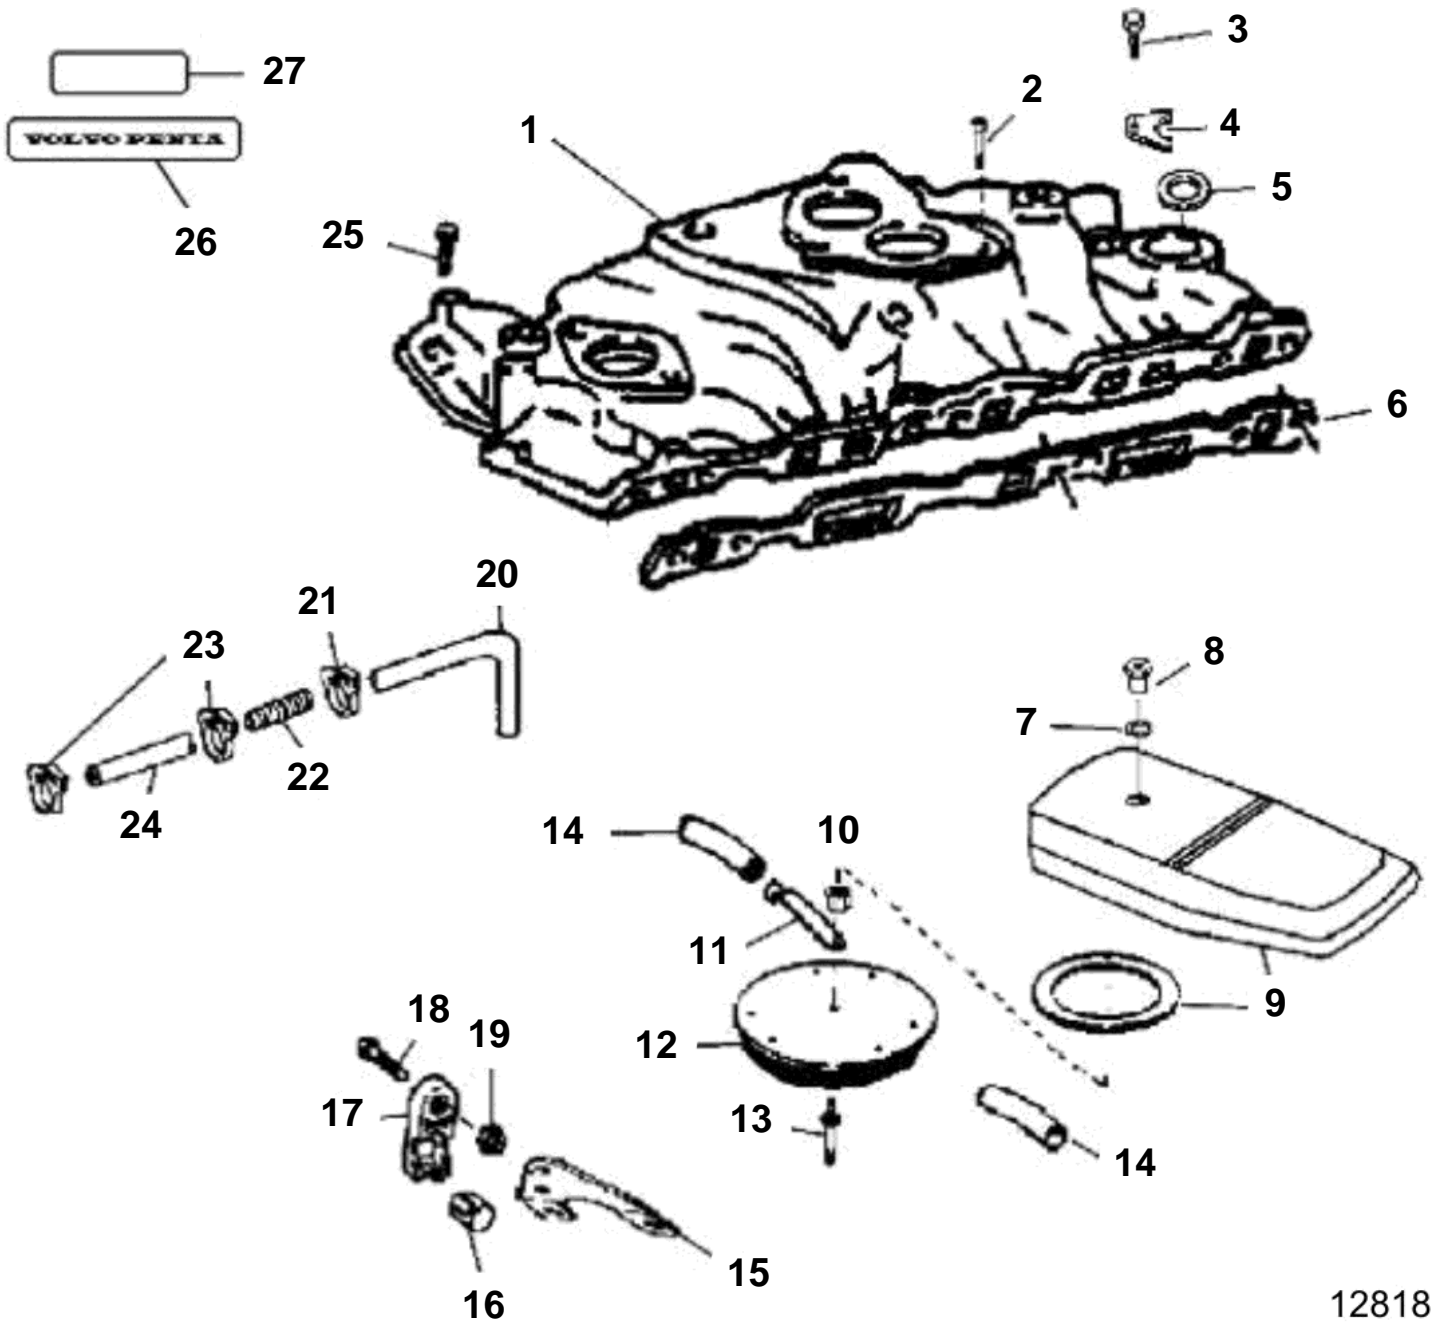

5.7GIPHUS

12818

5.7GIPHUS

REF	PART NO.	QTY	DESCRIPTION	NOTES
1	3854532	1	Manifold	
2	3852008	4	Screw, TBI adapter to manifold	
3	3856129	1	Screw, Distributor clamp	
4	3852108	1	Clamp, Distributor	
5	3852109	1	Gasket, Distributor	
6	3854269	1	Inlet gasket kit, Manifold	
7	3852007	1	Washer, Nut, flame arrestor cover	
8	3852749	1	Nut, Flame arrestor cover	
9	3850510	1	Cover, Flame arrestor	
	3850458	2	· Spacer, Cover, flame arrestor	
10	3853561	1	Nut, Flame arrestor	
11	3852695	2	Connector, Hose to flame arrestor	
12		1	Flame arrestor	
13	3850274	1	Stud, Flame arrestor	
14	3852435	1	Hose, Flame arrestor to valve cover	
	3852668	1	Hose, Flame arrestor to valve cover	
15		1	Bracket, Throttle cable to intake manifold	
16	3852019	1	Retainer, Throttle cable	
17	3850266	1	Anchorage, Throttle cable	
18	3852048	1	Screw, Anchor, throttle cable to bracket	
19	3852193	1	Washer	
20	3850653	1	Hose, Antisiphon valve to reservoir	
21	3854925	2	Clamp, Hose, antisiphon valve	
22	3850666	1	Nipple, Hoses, thermostat hsg to reservoir	
23	3852196	3	Clamp, Hose, antisiphon valve	
24	3850633	1	Hose, Antisiphon valve to thermostat hsg	
25	3856132	8	Screw	L=35mm
	3856131	4	Screw	L=38mm
26	3854980	1	Decal, Cover, flame arrestor	Volvo Penta
27	3855085	1	Decal, Cover, flame arrestor	5.7Gi