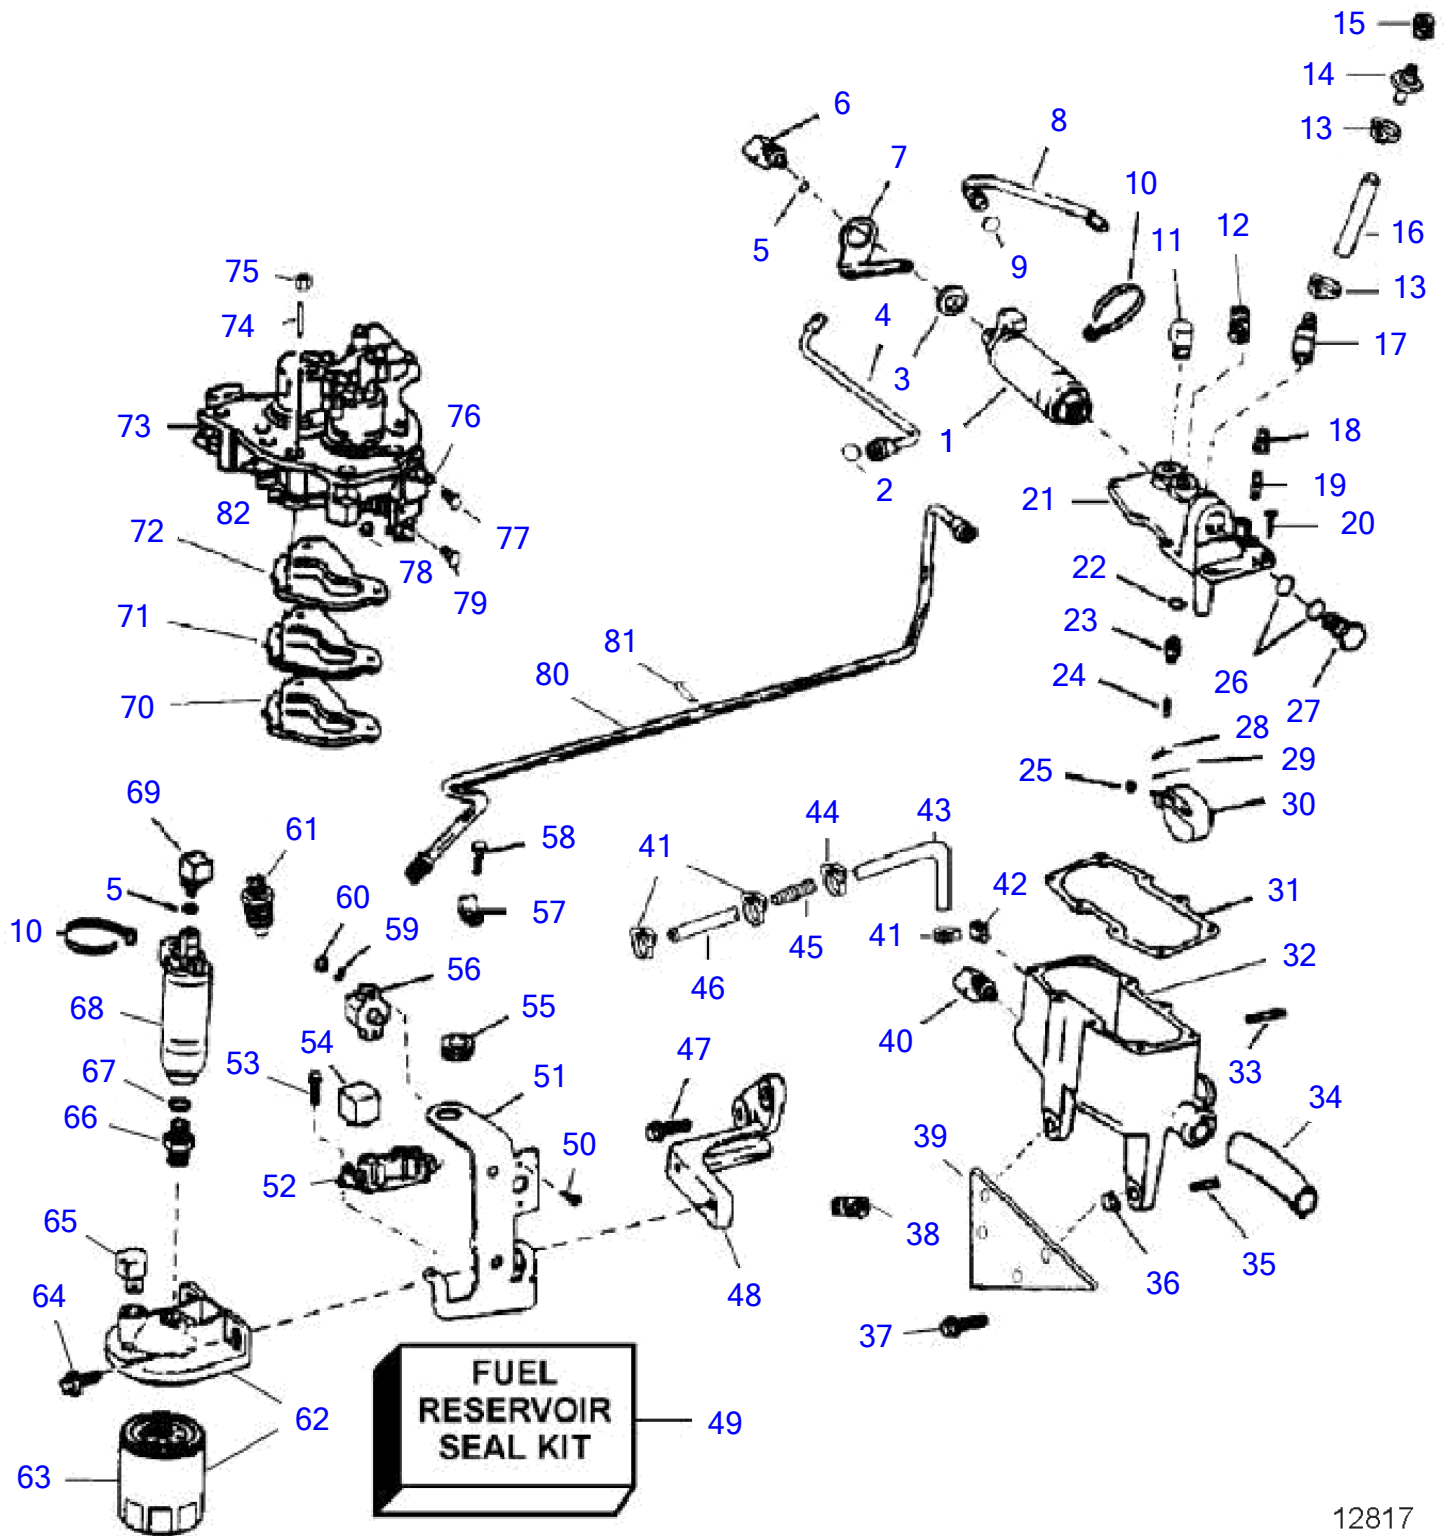

5.7GIPHUS

12817

5.7GIPHUS

REF	PART NO.	QTY	DESCRIPTION	SEE SEC.	NOTES
1	3854280	1	Fuel pump, electric, high pressure		
	(3853605)	1	• Seal		Obsolete part
2	3850424	1	O-ring, 0.375 in (9.54 mm), fuel line to TBI		
3	3852481	1	Grommet, fuel pump to cover, reservoir assy		
4	(3850277)	1	Fuel pipe, HP pump to TBI		Obsolete part
5	3850820	1	• O-ring, fitting		
6	3853494	1	Fitting, fuel line		
7	(3853573)	1	Bracket, fuel pump grommet		Reservoir assy, Obsolete part
8	(3850278)	1	Fuel pipe, tBI to reservoir		Return, Obsolete part
9	3850423	1	O-ring, 0.312 in (7.94 mm), fuel line to TBI		
10	(3852158)	2	Cable tie, cable assy to fuel pump assy		Obsolete part
11	3852017	1	Adapter, fuel line		
12	3852462	1	Fitting, tBI to reservoir		Return
	(3852453)	1	Fitting, fuel pump outlet		Obsolete part
13	3852529	2	Hose clamp, hose, pulse limiter		
14	3852225	1	Impulse limiter, reservoir to TBI adapter		
15	3852503	1	Elbow, pulse limiter to TBI adapter		
16	3850689	1	Hose, reservoir to pulse limiter		
17	3853597	1	Elbow, vent, reservoir to intake		
18	3853616	1	Protective cap, pressure valve		
19	(3854152)	1	Valve, reservoir assy		Obsolete part
20	(3853606)	8	Screw, cover to reservoir		Obsolete part
21	(3854405)	1	Cardboard tube, reservoir assy		Obsolete part
22	(3853577)	1	Gasket, float needle seat		Obsolete part, Reservoir assy
23	3853576	1	Spring seat, float needle		Reservoir assy
24	3853578	1	Needle, float		Reservoir assy
25	(3852034)	1	Retainer, float pin		Obsolete part
26	3853642	2	O-ring, retainer, fuel pump		
27	(3853572)	1	Retainer, fuel pump to cover		Obsolete part, Reservoir assy
28	3853579	1	Clip, needle to float		Reservoir assy
29	3853622	1	Pin, float hinge, reservoir		
30	(3853575)	1	Float		Obsolete part
31	3853574	1	Gasket, cover		Reservoir assy
32	3854149	1	Reservoir		
33	3852052	1	Split pin		
34	(3853580)	1	Hose, reservoir assy to oil cooler		Obsolete part
35	(3853558)	2	Screw, reservoir to bracket		Obsolete part
36	3850657	1	Nut, reservoir to bracket		
37	3853547	1	Flange screw, vapor separator & bracket		
38	3856449	1	Fitting, reservoir, port nipple		
39	3850271	1	Bracket, reservoir to flywheel hsg		
40	(3852480)	1	Elbow, reservoir to thermostat hsg		Obsolete part
41	3852196	3	Hose clamp		
42	(3852167)	1	Plug, reservoir drain		Obsolete part
43	3850653	1	Hose		
44	3854925	2	Hose clamp		
45	(3850666)	1	Nipple		Obsolete part
46	(3850633)	1	Hose		Obsolete part
47	3853326	1	Flange screw, lift & fuel filter bracket to engine		
48	(3853310)	1	Bracket, fuel filter		Obsolete part
49	(3850374)	1	Kit, fuel reservoir		Obsolete part
50	3853620	2	Hexagon screw, circuit breaker to bracket		
51	(3853544)	1	Bracket, fuel pump & relay mounting		Obsolete part
52	(3852210)	1	Bracket		Obsolete part
53	3852208	2	Screw, relay & cable assy		
54	3850403	1	Relay, fuel pump		
55	3852481	1	Grommet, fuel pump to bracket		
56	3854163	1	Automatic fuse, 20A, fuel pump		
57	(3852231)	1	Attaching clamp, fuel line		Obsolete part
58	3852115	1	Flange screw, fuel line clamp to bracket		
59	(3852001)	1	Spring washer		Obsolete part
60	(3852064)	2	Nut, circuit breaker terminals		Obsolete part, Fuel pump
61	3852029	1	Sensor, water temperature		