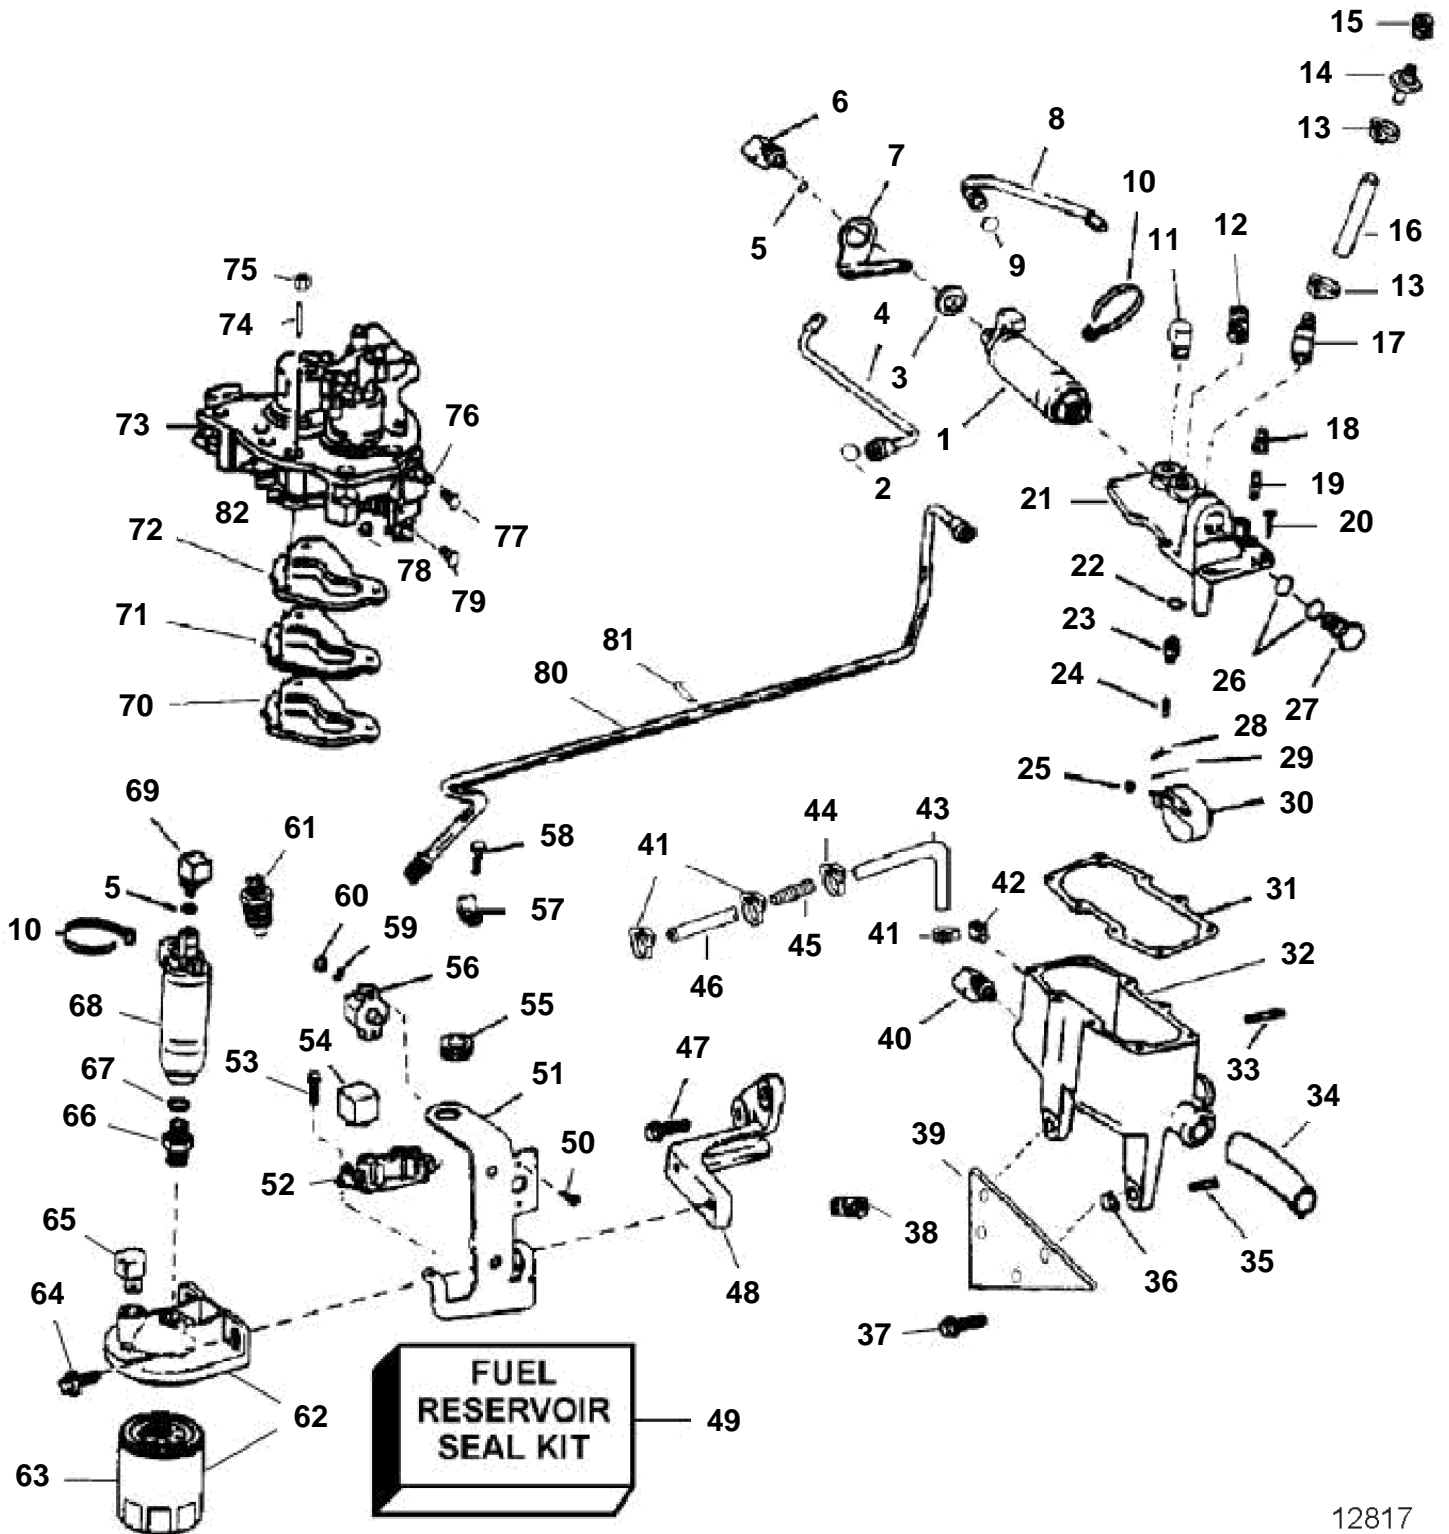

5.7GIPHUS

12817

5.7GIPHUS

REF	PART NO.	QTY	DESCRIPTION	NOTES
1	3854280	1	Fuel pump, Electric, high pressure	
		1	· Seal	
2	3850424	1	O-ring, 0.375 in (9.54 mm), fuel line to TBI	
3	3852481	1	Grommet, Fuel pump to cover, reservoir assy	
4	3850277	1	Fuel pipe, HP pump to TBI	
5	3850820	1	· O-ring, Fitting	
6	3853494	1	Fitting, Fuel line	
7	3853573	1	Bracket, Fuel pump grommet	Reservoir assy
8	3850278	1	Fuel pipe, TBI to reservoir	Return
9	3850423	1	O-ring, 0.312 in (7.94 mm), fuel line to TBI	
10		2	Lock strap, Cable assy to fuel pump assy	
11	3852017	1	Adapter, Fuel line	
12	3852462	1	Fitting, TBI to reservoir	Return
	3852453	1	Fitting, Fuel pump outlet	
13	3852529	2	Clamp, Hose, pulse limiter	
14	3852225	1	Impulse limiter, Reservoir to TBI adapter	
15	3852503	1	Elbow, Pulse limiter to TBI adapter	
16	3850689	1	Hose, Reservoir to pulse limiter	
17	3853597	1	Elbow, Vent, reservoir to intake	
18	3853616	1	Protective cap, Pressure valve	
19	3854152	1	Valve, Reservoir assy	
20	3853606	8	Screw, Cover to reservoir	
21	3854405	1	Cover, Reservoir assy	
22	3853577	1	Gasket, Float needle seat	Reservoir assy
23	3853576	1	Seat, Float needle	Reservoir assy
24	3853578	1	Needle, Float	Reservoir assy
25	3852034	1	Retainer, Float pin	
26	3853642	2	O-ring, Retainer, fuel pump	
27	3853572	1	Hollow screw, Fuel pump to cover	Reservoir assy
28	3853579	1	Clip, Needle to float	Reservoir assy
29	3853622	1	Pin, Float hinge, reservoir	
30	3853575	1	Float	
31	3853574	1	Gasket, Cover	Reservoir assy
32	3854149	1	Tank	
33	3852052	1	Cotter pin	
34	3853580	1	Hose, Reservoir assy to oil cooler	
35	3853558	2	Flange screw, Reservoir to bracket	
36	3850657	1	Nut, Reservoir to bracket	
37	3853547	1	Screw, Vapor separator & bracket	
38	3856449	1	Fitting, Reservoir, port nipple	
39	3850271	1	Bracket, Reservoir to flywheel hsg	
40	3852480	1	Riser, Reservoir to thermostat hsg	
41	3852196	3	Clamp	
42	3852167	1	Plug, Reservoir drain	
43	3850653	1	Hose	
44	3854925	2	Clamp	
45	3850666	1	Nipple	
46	3850633	1	Hose	
47	3853326	1	Screw, Lift & fuel filter bracket to engine	
48	3853310	1	Bracket, Fuel filter	
49	3850374	1	Sealing kit, Fuel reservoir	
50	3853620	2	Screw, Circuit breaker to bracket	
51		1	Bracket, Fuel pump & relay mounting	
52	3852210	1	Bracket	
53	3852208	2	Screw, Relay & cable assy	
54	3850403	1	Relay, Fuel pump	
55	3852481	1	Grommet, Fuel pump to bracket	
56	3854163	1	Breaker, 20A, fuel pump	
57		1	Clamp, Fuel line	
58	3852115	1	Screw, Fuel line clamp to bracket	
59	3852001	1	Lock washer	
60	3852064	2	Nut, Circuit breaker terminals	Fuel pump
61	3852029	1	Sender, Water temperature