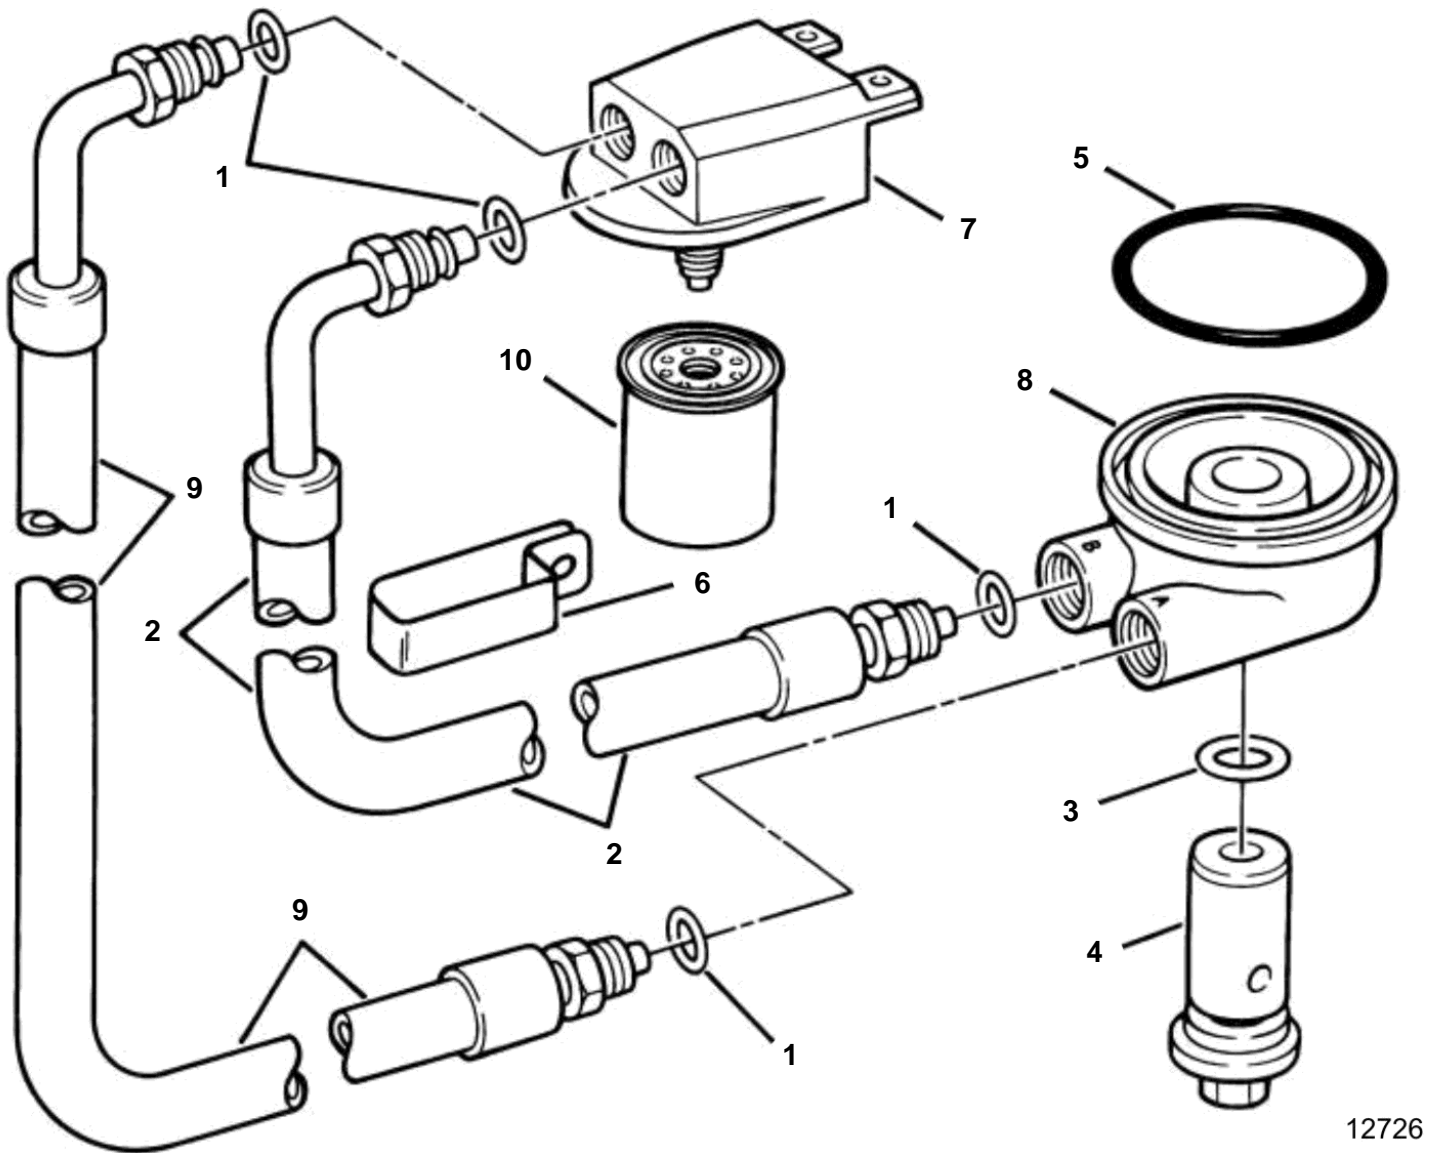

5.7GIPHUS

12726

5.7GIPHUS

REF	PART NO.	QTY	DESCRIPTION	SEE SEC.	NOTES
1	3850884	1	Oil filter kit, 5.7 liter		Not shown
	3852011	4	· O-ring, Oil hose		
2	3854591	1	· Hose, Engine oil to filter		
3	3852089	1	· O-ring, Adapter retainer		
4	3853495	1	· Retainer, Oil filter adapter		
5	3852470	1	· O-ring, Adapter to engine		
6	3852837	1	· Clamp, Oil hoses to manifold		
7	3852838	1	· Adapter, Remote oil filter		
	3852015	1	· · Connector		
8	3853246	1	· Adapter, Engine oil		
9	3854590	1	· Hose, Engine oil from filter		
10	835440	1	· Oil filter		
			· Bulletin P-21-7-1	P-21-7-1-EN	Oil Filters, GM gas engines