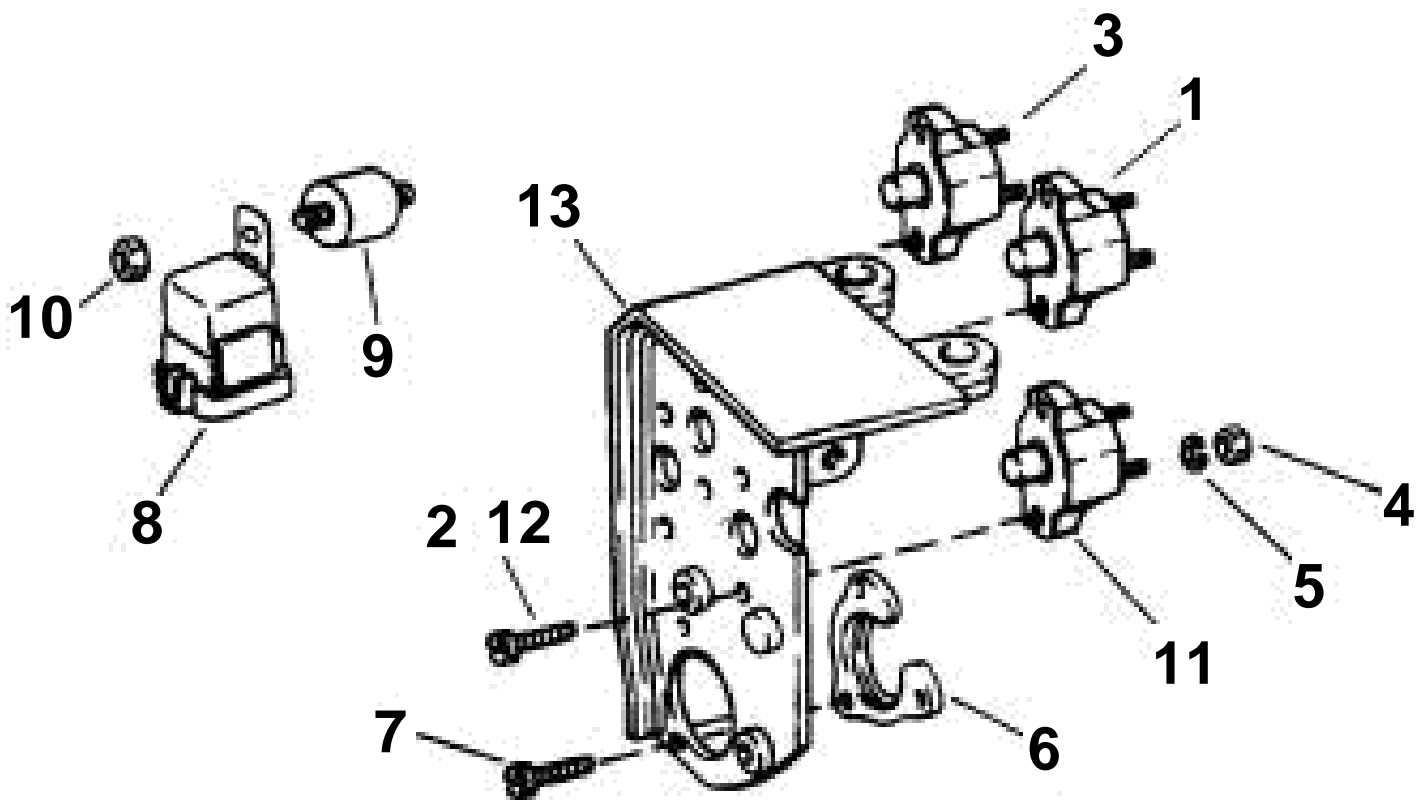

5.7GIPHUS

**5.7GIPHUS**

REF	PART NO.	QTY	DESCRIPTION
1	3854162	1	Breaker, 12.5 amp
2	3853620	4	Screw
3	3854186	1	Breaker, 60 Amp
4	3852064	6	Nut, Circuit breaker terminals
5	3852001	6	Lock washer, Circuit breaker
6	3852825	1	Retainer
7	3852208	1	Screw, Engine harness
8	3854138	1	Relay, Starter
9	3850234	1	Isolator, Starter relay
10	3852118	1	Nut, Starter relay
11	3854164	1	Breaker, 50 amp
12	3853620	2	Screw
13	3850455	1	Bracket, Engine cable