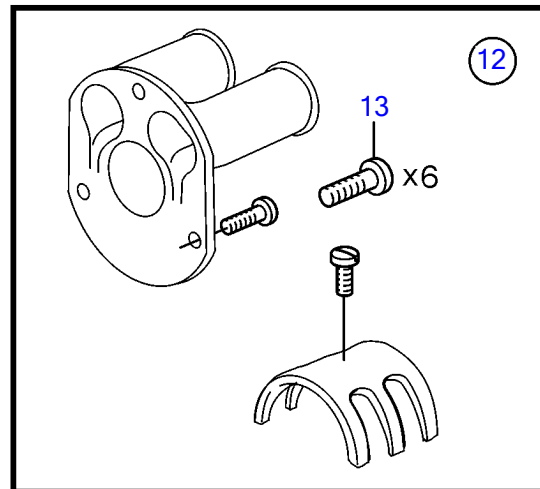

5.7GIPHUS

5.7GIPHUS

REF	PART NO.	QTY	DESCRIPTION	NOTES
1	3858847	1	Sea water pump	165mm pulley, 5/16" mounting bolt
2	21951346	1	Impeller kit	
3			• Impeller	
4	3855782	1	• Gasket, plate to body	
5	21951372	1	Wear kit	
6	3851697	1	• End cover	
7	(3858086)	1	• Cam, impeller	Obsolete part
8	3855782	1	• Gasket	
9	(841693)	1	• Screw	Obsolete part
10		1	• O-ring	
11	827247	1	• Sealing ring	
12	21951334	1	Screw kit	
13	(841693)	6	• Screw	Obsolete part