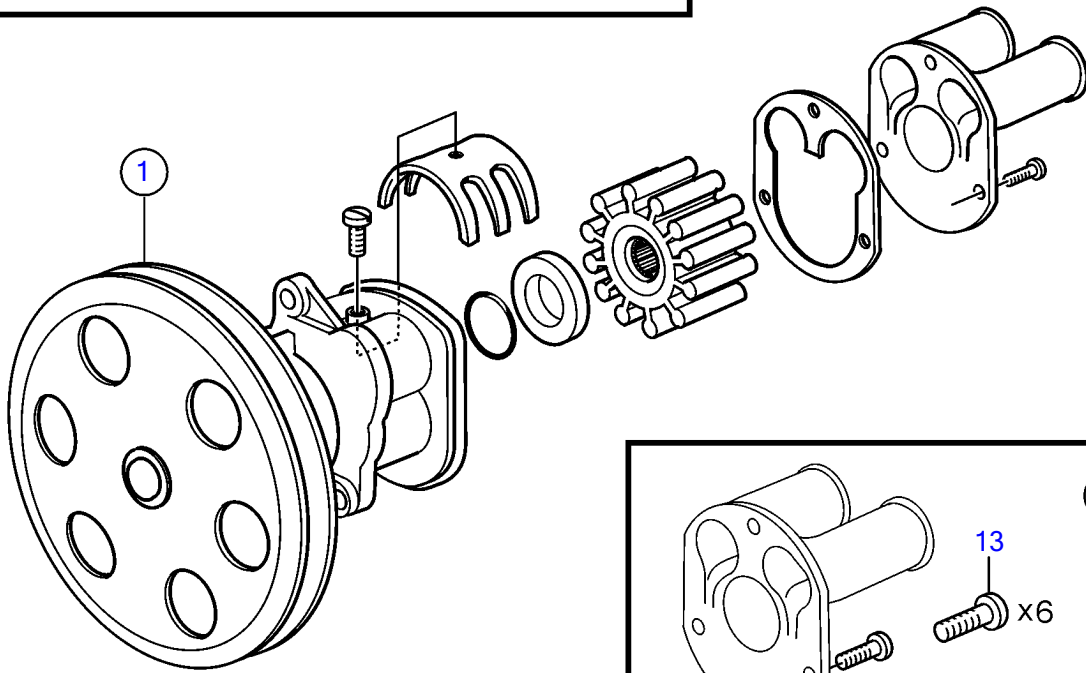

5.7GIPHUS

5.7GIPHUS

REF	PART NO.	QTY	DESCRIPTION	NOTES
1	3858847	1	Sea water pump	165mm pulley, 5/16" mounting bolt
2	21951346	1	Impeller kit	
3			• Impeller	
4	3855782	1	• Gasket, plate to body	
5	21951372	1	Wear kit	
6	3851697	1	• End cover	
7	(3858086)	1	• Cam, impeller	Obsolete part
8	3855782	1	• Gasket	
9	(841693)	1	• Screw	Obsolete part
10		1	• O-ring	
11	827247	1	• Sealing ring	
12	21951334	1	Screw kit	
13	(841693)	6	• Screw	Obsolete part