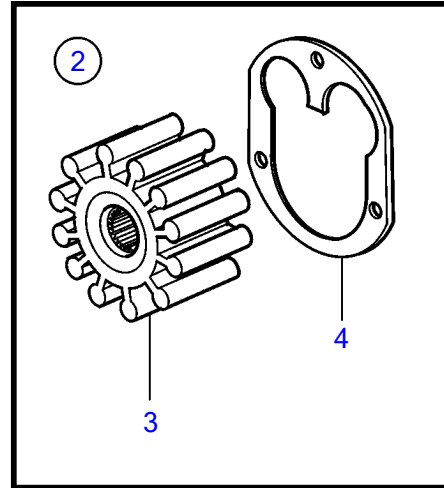

5.7GIPHUS

5.7GIPHUS

REF	PART NO.	QTY	DESCRIPTION	NOTES
1	3858847	1	Sea water pump	165mm pulley, 5/16" mounting bolt
2	21951346	1	Impeller kit	
3			• Impeller	
4	3855782	1	• Gasket, plate to body	
5	21951372	1	Wear kit	
6	3851697	1	• End cover	
7	(3858086)	1	• Cam, impeller	Obsolete part
8	3855782	1	• Gasket	
9	(841693)	1	• Screw	Obsolete part
10		1	• O-ring	
11	827247	1	• Sealing ring	
12	21951334	1	Screw kit	
13	(841693)	6	• Screw	Obsolete part