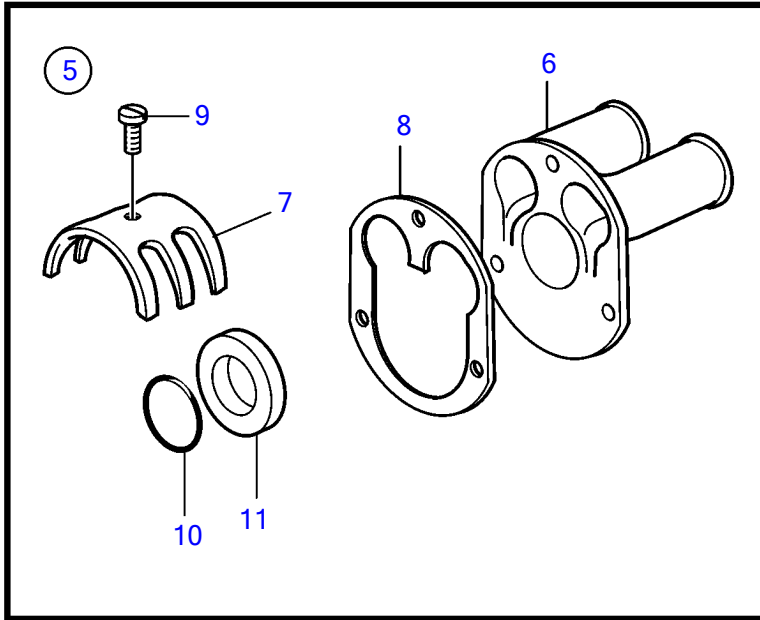

5.7GIPHUS

5.7GIPHUS

REF	PART NO.	QTY	DESCRIPTION	NOTES
1	3858847	1	Sea water pump	165mm pulley, 5/16" mounting bolt
2	21951346	1	Impeller kit	
3			• Impeller	
4	3855782	1	• Gasket, plate to body	
5	21951372	1	Wear kit	
6	3851697	1	• End cover	
7	(3858086)	1	• Cam, impeller	Obsolete part
8	3855782	1	• Gasket	
9	(841693)	1	• Screw	Obsolete part
10		1	• O-ring	
11	827247	1	• Sealing ring	
12	21951334	1	Screw kit	
13	(841693)	6	• Screw	Obsolete part