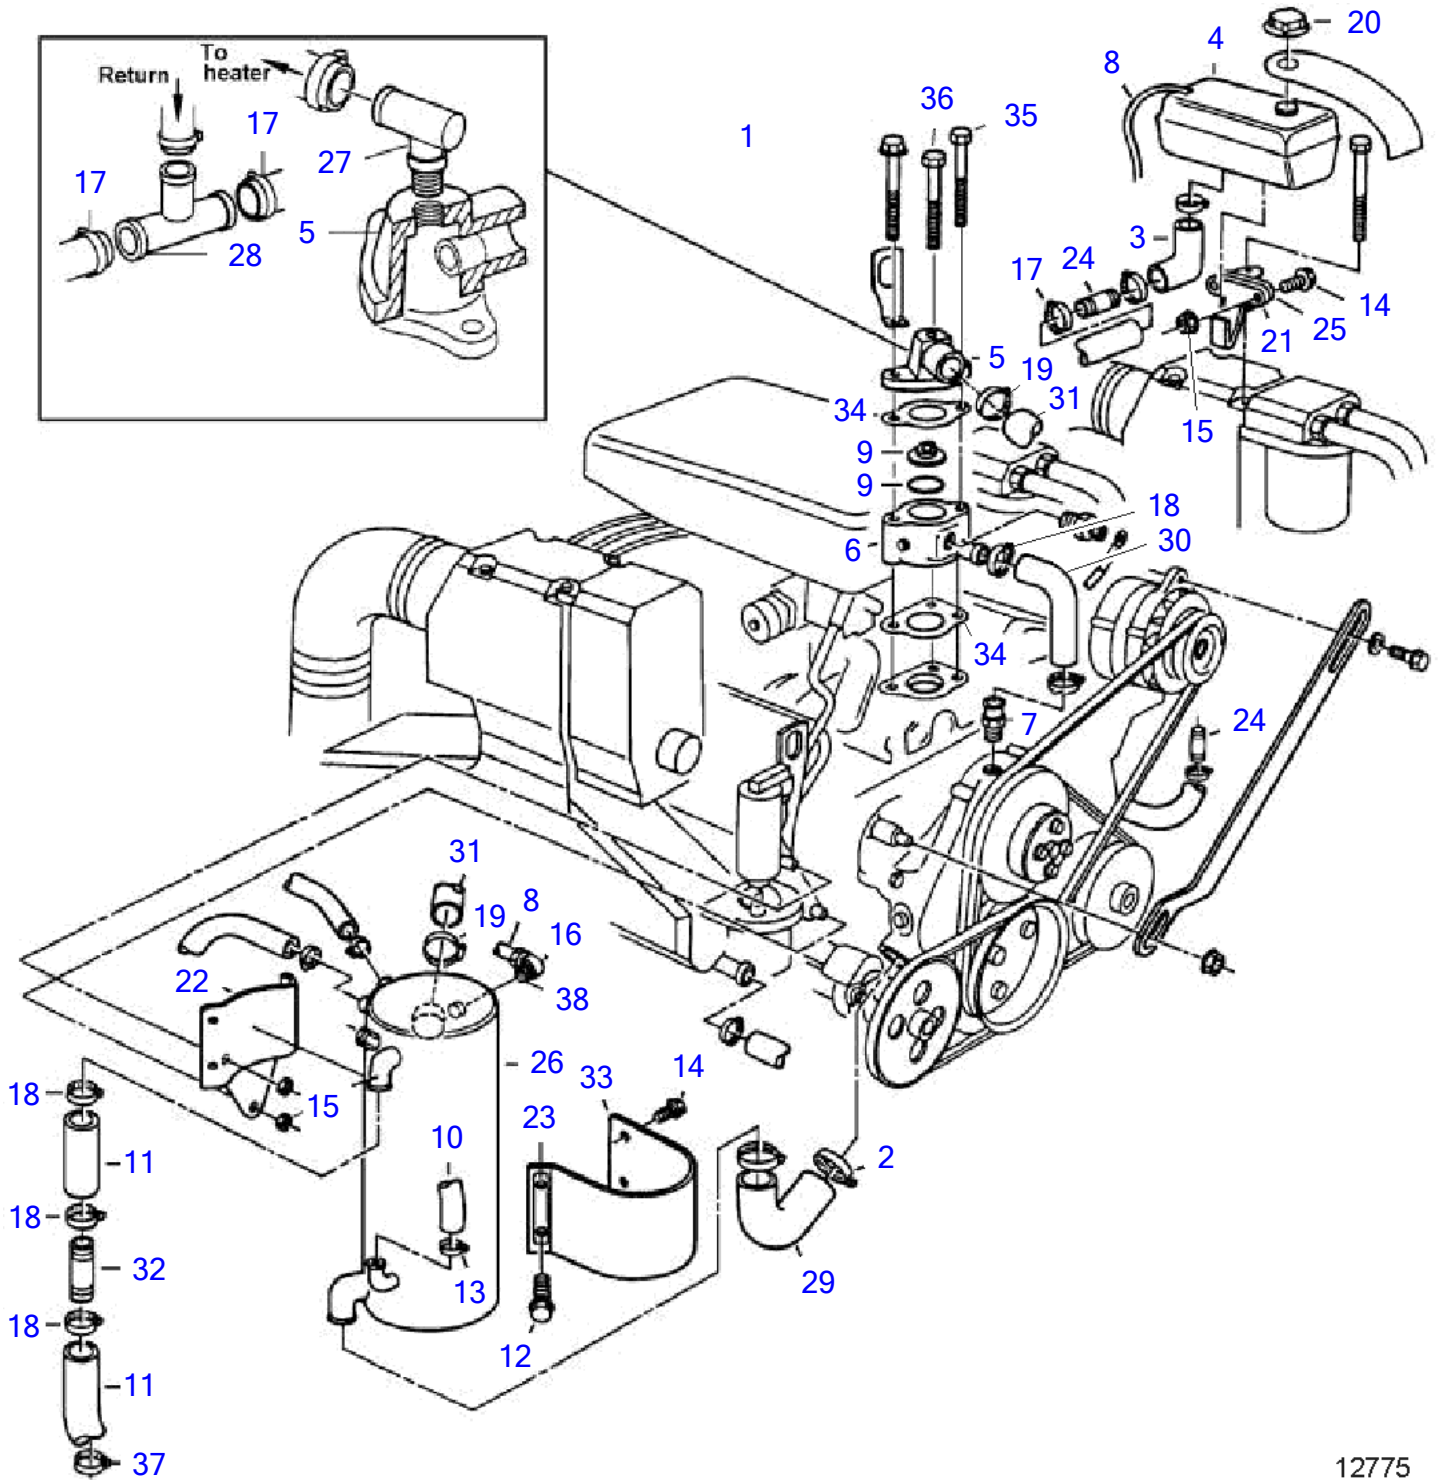

5.7GIPHUS

12775

5.7GIPHUS

REF	PART NO.	QTY	DESCRIPTION	SEE SEC.	NOTES
1	(3851539)	1	Radiator		4.3 GL / GS / Gi, 5.7 GL / Gi, Obsolete part
2	961672	2	• Hose clamp		
3	(857500)	1	• Hose		Obsolete part
4	861105	1	• Expansion tank		
			• Bulletin P-18-4-4	P-18-4-4-EN	Coolant Recommendations for Gas Engines
			• Bulletin p-26-1-7	p-26-1-7-EN	Coolant Capacity, FWC Gas Engines
5	968145	1	• • Plug		
	968147	1	• • Plug		
	3851384	1	• Thermostat housing		
6	(3851383)	1	• Thermostat housing, lower		Obsolete part
	479977	1	• • Plug		
7	943268	1	• Hose nipple		
8	942700	1	• Hose		
9	875788	1	• Thermostat kit		
	416033	1	• • Sealing ring		
10	943369	1	• Rubber hose		
11	944386	1	• Rubber hose		
12	945444	2	• Flange screw		
13	945652	2	• Hose clamp		
14	946173	4	• Flange screw		
15	948645	6	• Flange lock nut		
16	180254	1	• Elbow nipple		
17	961666	14	• Hose clamp		
18	961667	2	• Hose clamp		
19	961670	2	• Hose clamp		
20	1357775	1	• Pressure cap		
21	(3851363)	1	• Bracket		Obsolete part
22	(3851393)	1	• Bracket		Obsolete part
23	(3851396)	1	• Bar		Obsolete part
24	(3851413)	2	• Connection pipe		Obsolete part
25	3851530	1	• Bracket		
26	3851586	1	• Heat exchanger		
	192134	2	• • Plug		
	841063	1	• • Zinc anode		
	(841068)	2	• • Bolt		Obsolete part
	841911	2	• • Cardboard tube		
	841912	2	• • Gasket		
	861551	1	• • Plug		
	925054	2	• • O-ring		
27	961611	1	• • Hose nipple		
28	3851414	1	• • Connection pipe		
29	3851591	1	• Hose		
30	3851592	1	• Hose		
31	3851762	1	• Hose		
32	3851594	1	• Connection pipe		
33	3851395	1	• Brace		
34	3852111	2	• Gasket		
35	3853391	1	• Flange screw		
36	3853401	2	• Flange screw		
37	961669	2	• Hose clamp		
38	(3851598)	1	• Fitting		Obsolete part
	943367	1	• Rubber hose, to vapor separator		See no. 23, FWC installation instructions (P/N 7736034)
	961663	2	• Hose clamp		See no. 23, FWC installation instructions (P/N 7736034)
	3853598	1	• Elbow		See no. 23, FWC installation instructions (P/N 7736034)