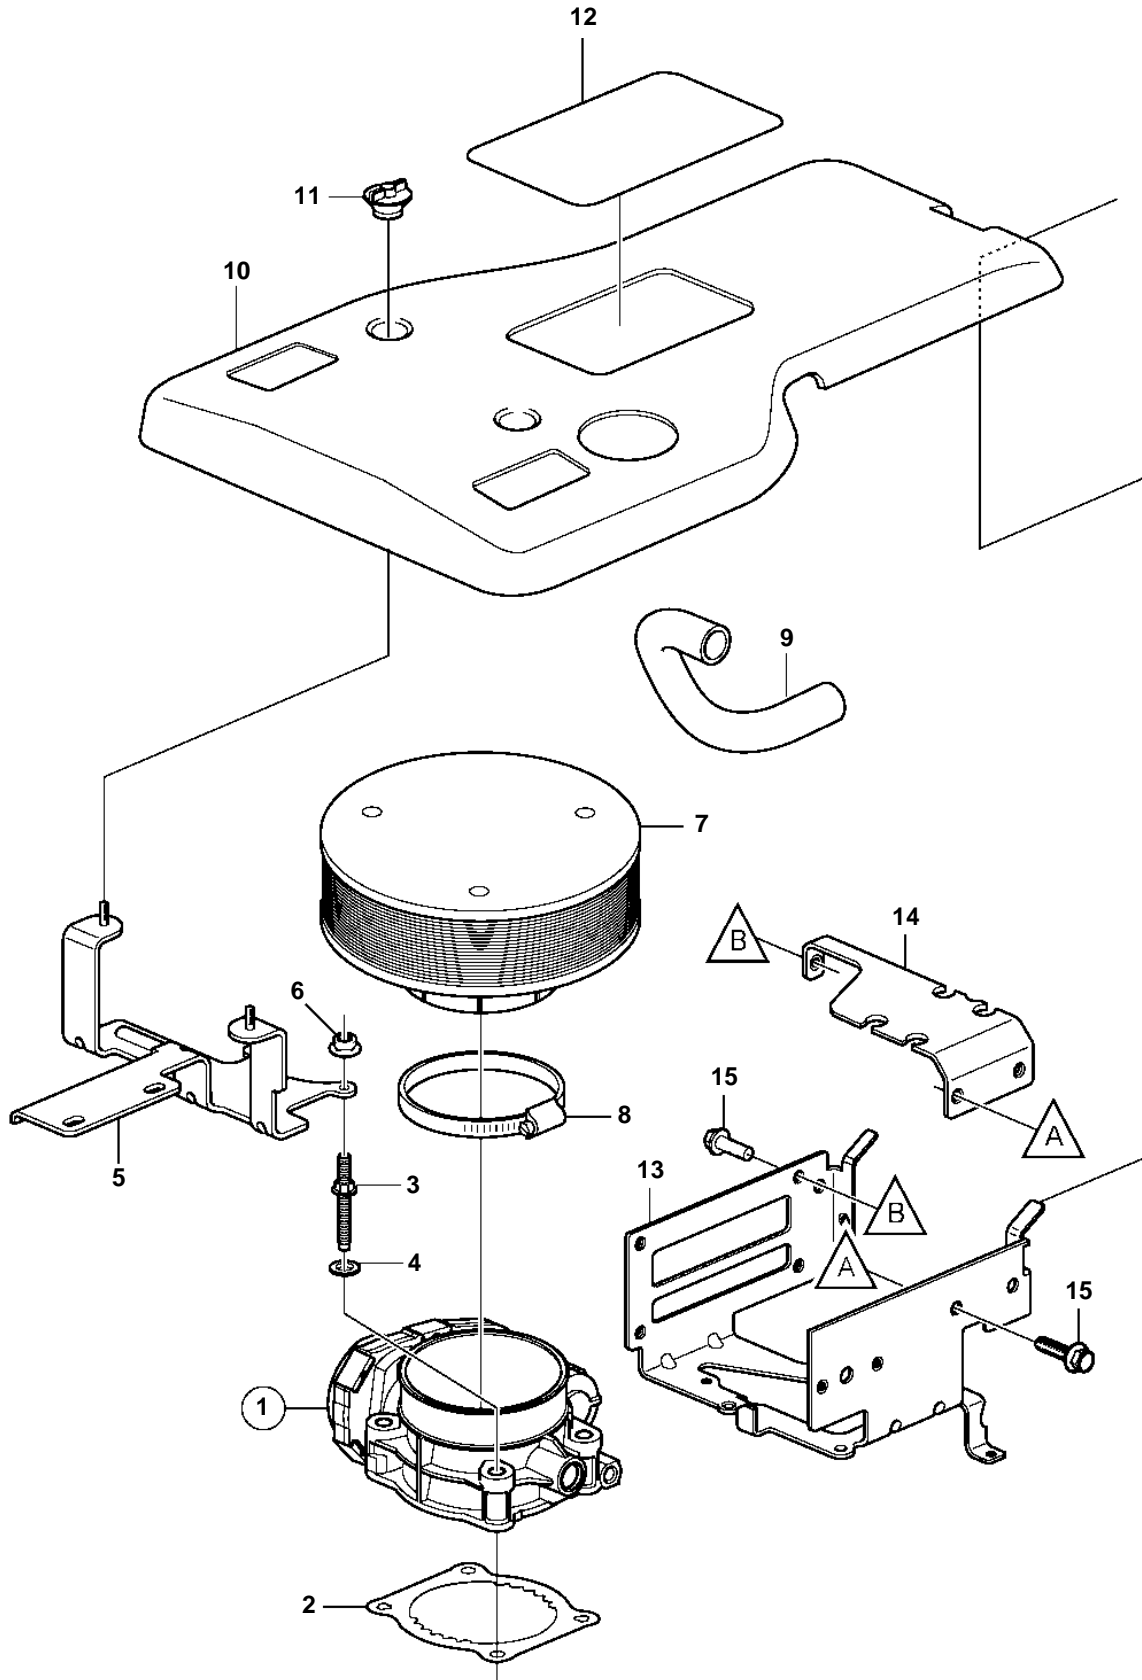

5.0GXIE-JF, 5.0GXIE-J, 5.0GXIE-K, 5.0GXIE-KF, 5.0GXIE-M, 5.0GXIE-MF

5.0GXIE-JF, 5.0GXIE-J, 5.0GXIE-K, 5.0GXIE-KF, 5.0GXIE-M, 5.0GXIE-MF

REF	PART NO.	QTY	DESCRIPTION	NOTES
1	21141689	1	Body	
		1	· Switch, idle validation	not sold separately
		2	· Sensor kit, throttle position	not sold separately
2	3849022	1	Gasket	
3	3858964	4	Stud	
4		4	· Washer	not sold separately
5	3594456	1	Bracket	see "Electronic Shift and Throttle" page
6	981124	2	Flange nut	
7	3887565	1	Flame shield	
8	3847663	1	Hose clamp	
9		1	Hose	To valve cover
10	3847650	1	Cover	
11	3841608	2	Nut	
12	3861830	1	Decal	5.0GXi
13	3595367	1	Bracket	see "Electronic Shift and Throttle" page
14	3595369	1	Bracket	
15	3852006	3	Screw	