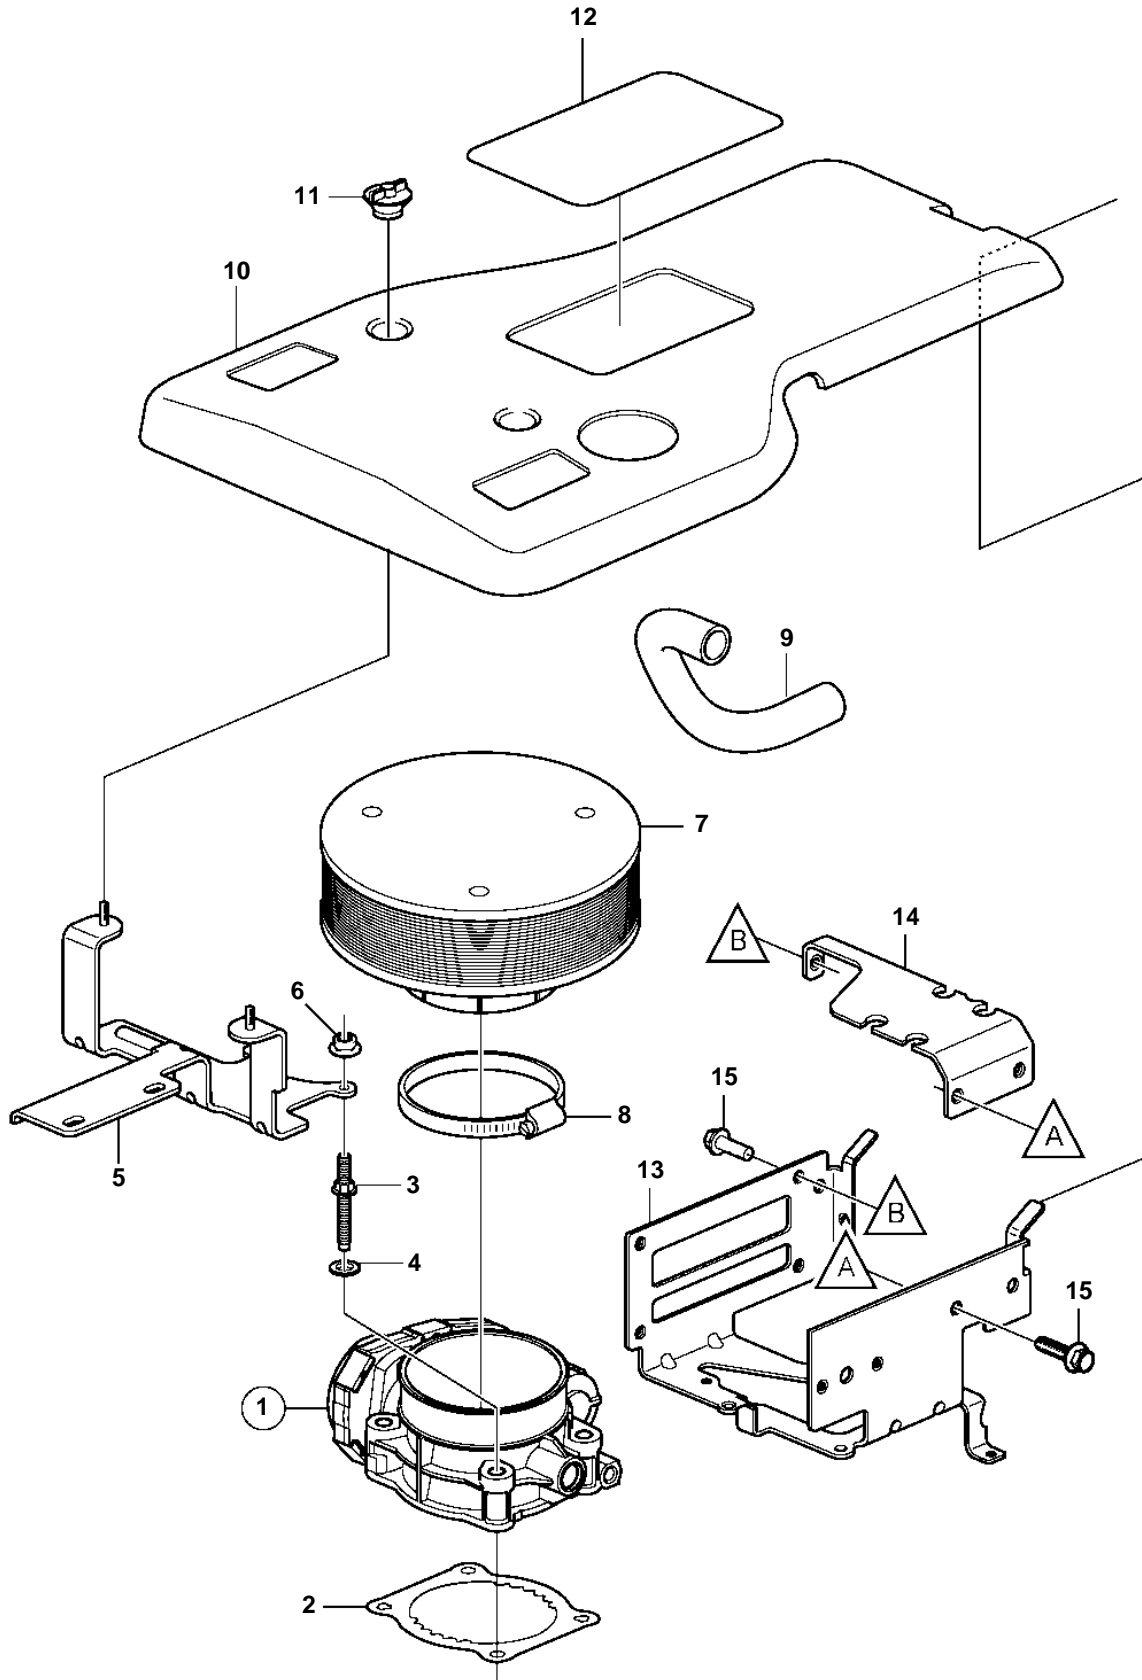

5.0OSiE-JF, 5.0OSiE-J

5.0OSiE-JF, 5.0OSiE-J

REF	PART NO.	QTY	DESCRIPTION	NOTES
1	21141689	1	Body	
		1	Switch, idle validation	not sold separately
		2	Sensor, throttle position	not sold separately
2	3849022	1	Gasket	
3	3858964	4	Stud	
4		4	· Washer	not sold separately
5	3594456	1	Bracket	see "Electronic Shift and Throttle" page
6	981124	2	Flange nut	
7	3887565	1	Flame shield	
8	3847663	1	Hose clamp	
9		1	Hose	To valve cover
10	3847650	1	Cover	
11	3841608	2	Nut	
12	3861939	1	Decal	5.0OSi
13	3595367	1	Bracket	see "Electronic Shift and Throttle" page
14	3595369	1	Bracket	
15	3852006	3	Screw	