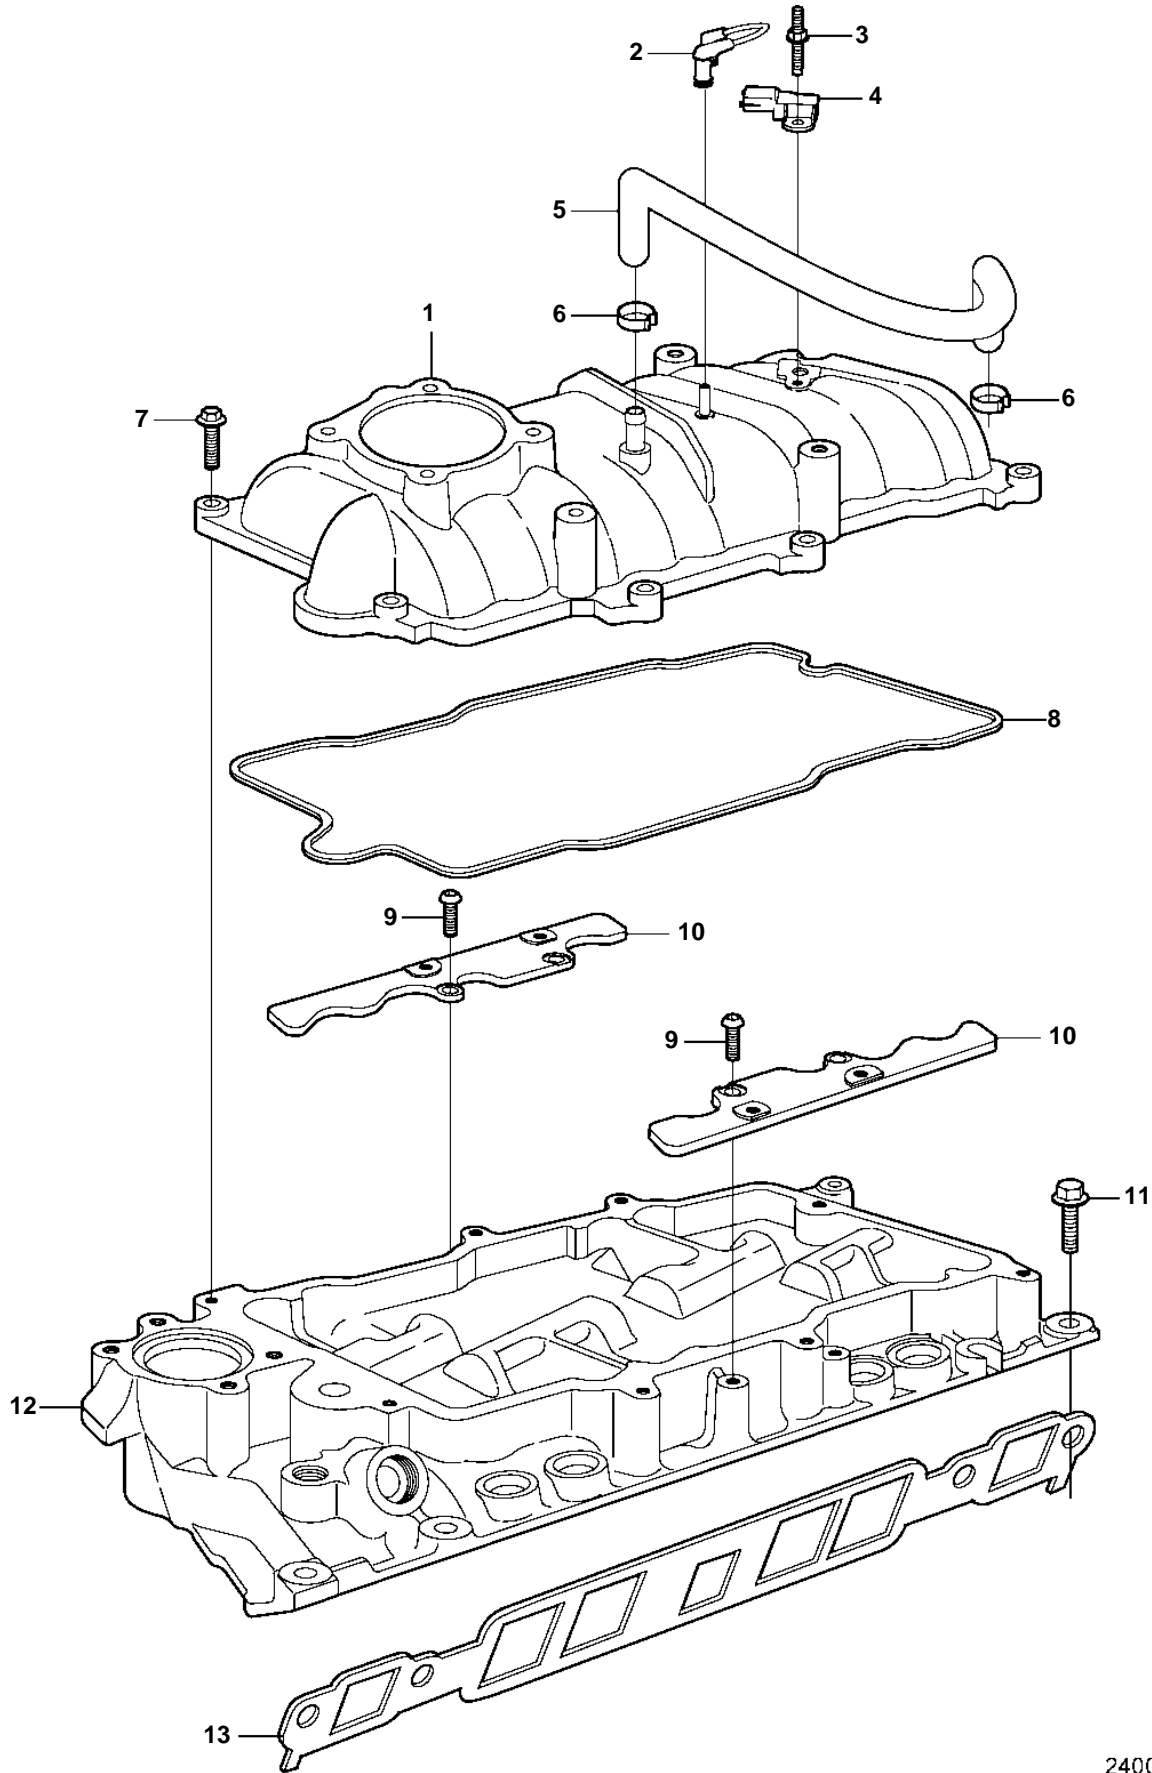

5.0GXIE-JF, 5.0GXIE-J, 5.0OSiE-JF, 5.0OSiE-J, 5.0GXIE-K, 5.0GXIE-KF, 5.0GXIE-M, 5.0GXIE-MF

5.0GXIE-JF, 5.0GXIE-J, 5.0OSiE-JF, 5.0OSiE-J, 5.0GXIE-K, 5.0GXIE-KF, 5.0GXIE-M, 5.0GXIE-MF

REF	PART NO.	QTY	DESCRIPTION	NOTES
1	21141686	1	Manifold	
2	3858974	1	Hose	
3	3858973	1	Bolt	
4	3859020	1	Sensor	MAT/MAP
5	3595357	1	Hose	
6	982663	2	Hose clamp	
7	3858961	10	Bolt	
8	3858960	1	Intake gasket	
9	3858982	4	Bolt	
10		2	Bracket	Part not sold
11	3861980	8	Screw	
12	21141685	1	Manifold	
13	3857662	1	Intake gasket kit	