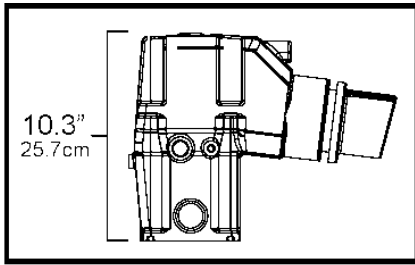

5.00SiE-JF, 5.00SiE-J

5.00SiE-JF, 5.00SiE-J

REF	PART NO.	QTY	DESCRIPTION	SEE SEC.	NOTES
1	3889965	2	Manifold		
			· Bulletin P-25-1-4	P-25-1-4-EN	Tall Riser Options
2	3850740	3	Plug		
3	3853597	1	Elbow		
4	3808361	8	Screw		
5	3862500	2	Temperature sensor		
6	3863443	8	Hose clamp		
7	3852696	2	Hose		
8	3863191	1	Kit		
		2	· Gasket		not sold separately
9	3847501	2	Manifold		
10	21114522	2	· Drain plug		
	3849500	1	· · Plug		Replaced by 21114522, not sold separately
11	976970	1	· · O-ring		
12	3849892	1	· · Retainer		
13	21238201	2	Adapter		
14	976970	2	· O-ring		
15	3852538	2	Elbow		
16	3595388	2	Plug		
17	3857184	12	Flange screw		
18	3852468	2	Gasket		
19	3863189	2	Elbow		
20	3863442	8	Hose clamp		
21	3863450	2	Bellows		
22	3594152	1	Exhaust pipe		
23	3841928	4	Screw		
24	3860984	1	Sealing		