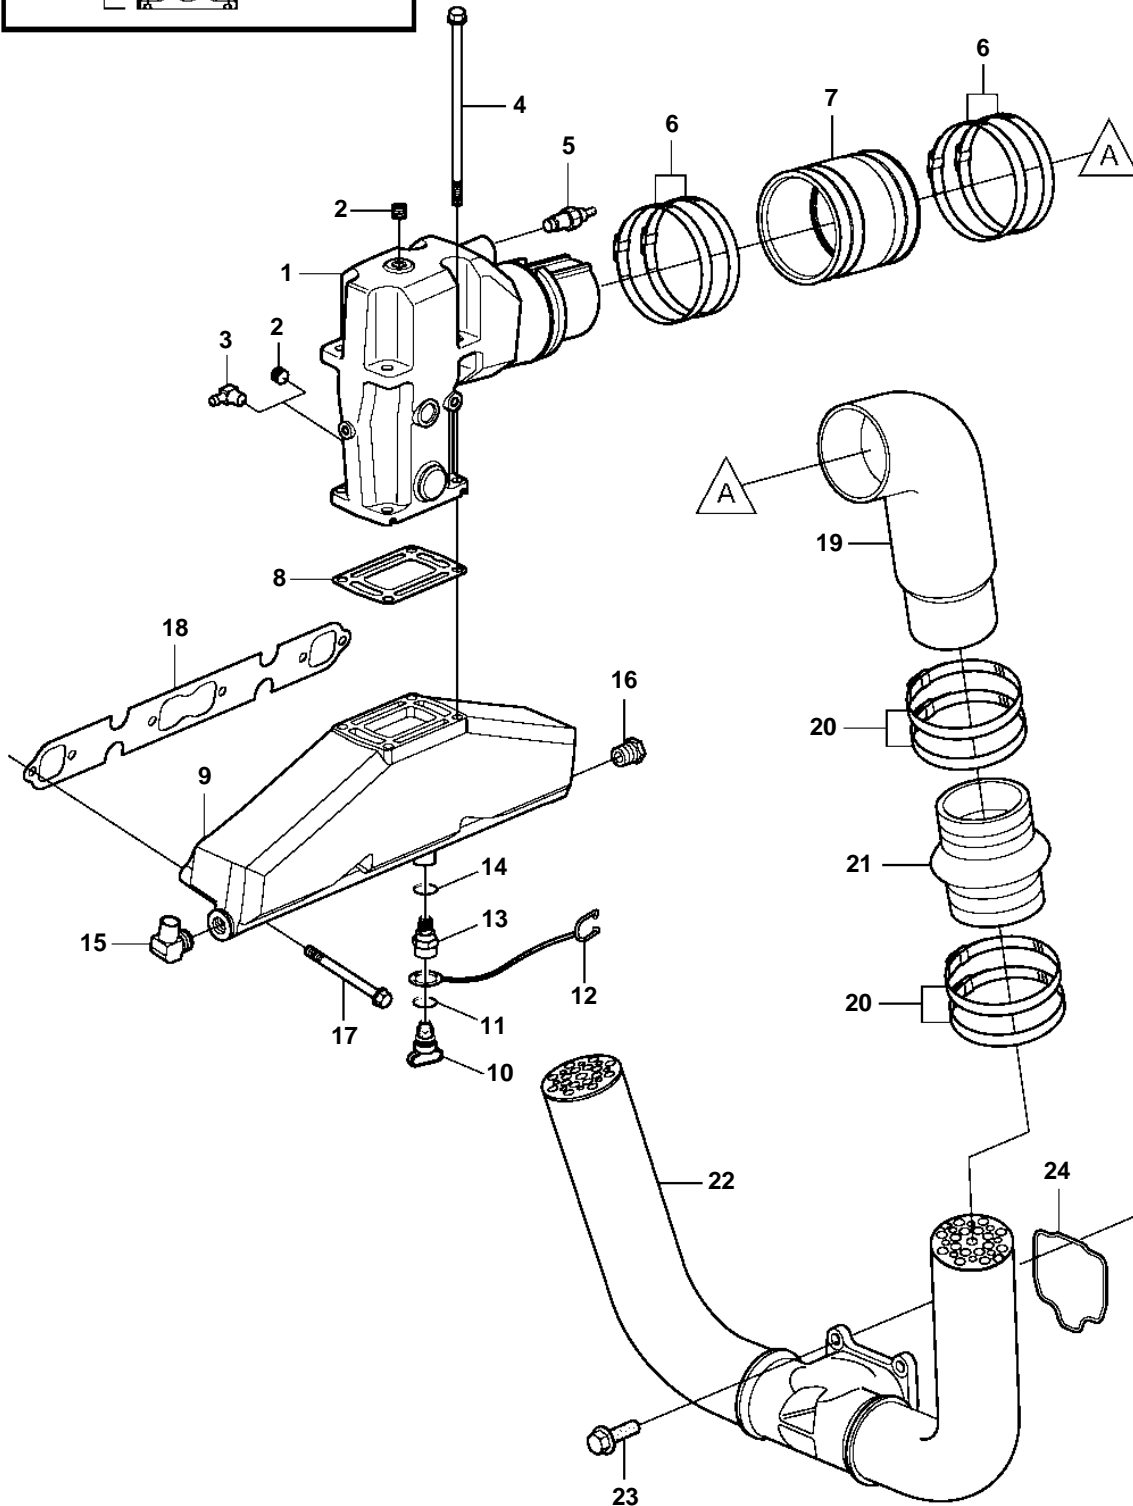

5.00SiE-JF, 5.00SiE-J

5.00SiE-JF, 5.00SiE-J

REF	PART NO.	QTY	DESCRIPTION	SEE SEC.	NOTES
1	3889965	2	Manifold		
			· Bulletin P-25-1-4	P-25-1-4-EN	Tall Riser Options
2	3850740	3	Plug		
3	3853597	1	Elbow		
4	3808361	8	Screw		
5	3862500	2	Temperature sensor		
6	3863443	8	Hose clamp		
7	3852696	2	Hose		
8	3863191	1	Kit		
		2	· Gasket		not sold separately
9	3847501	2	Manifold		
10	21114522	2	· Drain plug		
	3849500	1	· · Plug		Replaced by 21114522, not sold separately
11	976970	1	· · O-ring		
12	3849892	1	· · Retainer		
13	21238201	2	Adapter		
14	976970	2	· O-ring		
15	3852538	2	Elbow		
16	3595388	2	Plug		
17	3857184	12	Flange screw		
18	3852468	2	Gasket		
19	3863189	2	Elbow		
20	3863442	8	Hose clamp		
21	3863450	2	Bellows		
22	3594152	1	Exhaust pipe		
23	3841928	4	Screw		
24	3860984	1	Sealing		