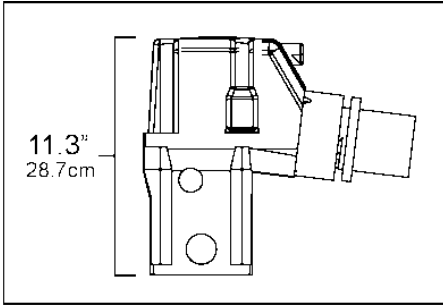

5.0GXIE-JF, 5.0GXIE-J, 5.0GXIE-K, 5.0GXIE-KF, 5.0GXIE-M, 5.0GXIE-MF, 5.0GXIE-N

1

5.0GXIE-JF, 5.0GXIE-J, 5.0GXIE-K, 5.0GXIE-KF, 5.0GXIE-M, 5.0GXIE-MF, 5.0GXIE-N

REF	PART NO.	QTY	DESCRIPTION	SEE SEC.	NOTES
1	3888846	1	Kit		
2	3862627	2	· Elbow		
			· Bulletin P-25-1-4	P-25-1-4-EN	Tall Riser Options
3	3850999	4	· Plug		
4	3852830	8	· Screw		
5	3852002	8	· Spring washer		
6	980933	8	· Washer		
7	3863191	1	· Kit		
		2	· · Gasket		not sold separately
8	3888686	1	· Exhaust pipe		
9	3841013	1	· Gasket		
10	3888557	1	Plug		