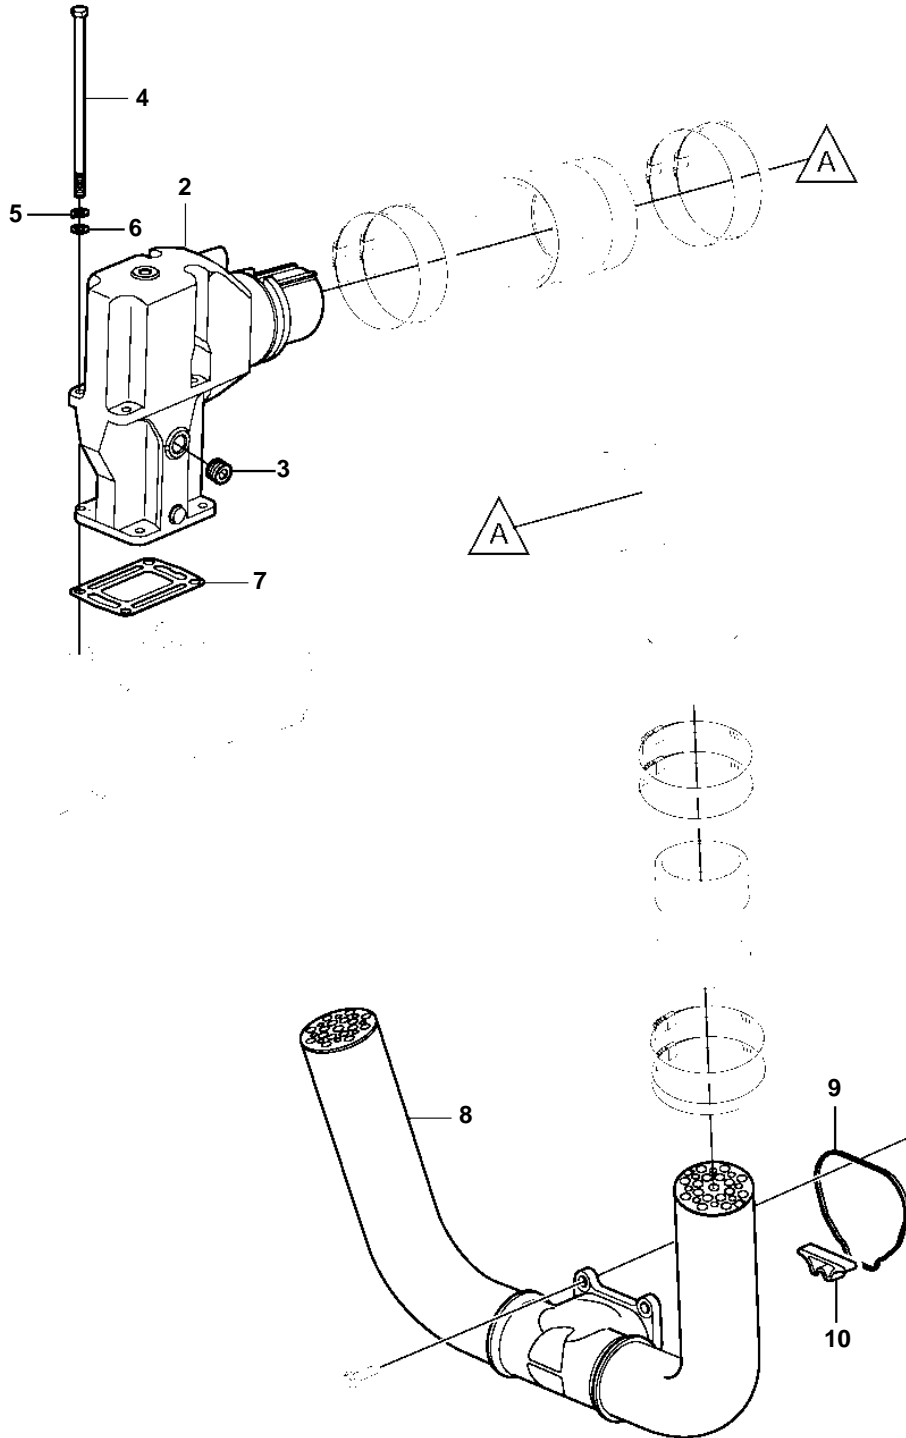

5.0GXIE-JF, 5.0GXIE-J, 5.0GXIE-K, 5.0GXIE-KF, 5.0GXIE-M, 5.0GXIE-MF, 5.0GXIE-N

1

5.0GXIE-JF, 5.0GXIE-J, 5.0GXIE-K, 5.0GXIE-KF, 5.0GXIE-M, 5.0GXIE-MF, 5.0GXIE-N

REF	PART NO.	QTY	DESCRIPTION	SEE SEC.	NOTES
1	3888846	1	Kit		
2	3862627	2	· Elbow		
			· Bulletin P-25-1-4	P-25-1-4-EN	Tall Riser Options
3	3850999	4	· Plug		
4	3852830	8	· Screw		
5	3852002	8	· Spring washer		
6	980933	8	· Washer		
7	3863191	1	· Kit		
		2	· · Gasket		not sold separately
8	3888686	1	· Exhaust pipe		
9	3841013	1	· Gasket		
10	3888557	1	Plug		