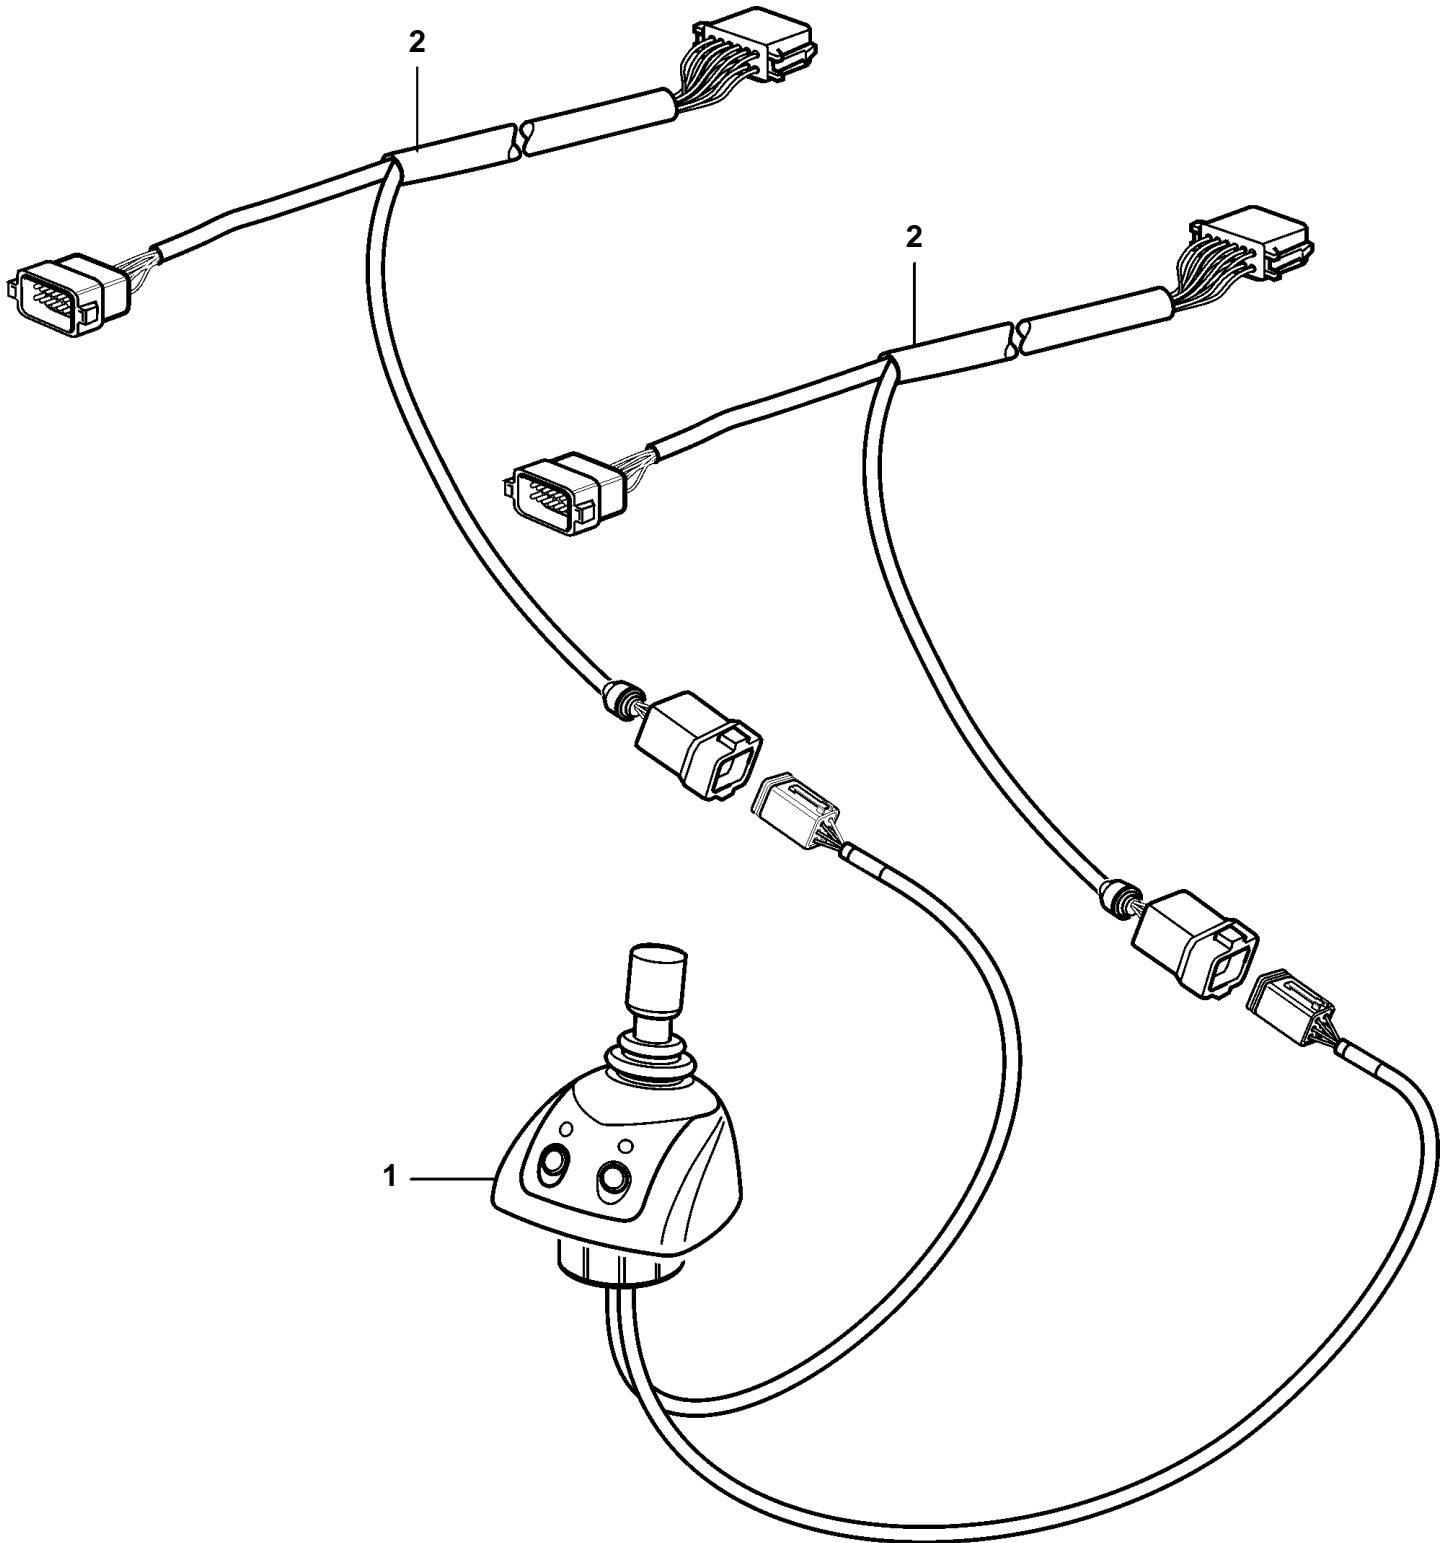

5.0GXIE-K, 5.0GXIE-KF, 5.0GXIE-M, 5.0GXIE-MF

23508

5.0GXIE-K, 5.0GXIE-KF, 5.0GXIE-M, 5.0GXIE-MF

REF	PART NO.	QTY	DESCRIPTION
1	3884795	1	Steering system · Parts not sold separately
2	3885342	2	Wiring harness